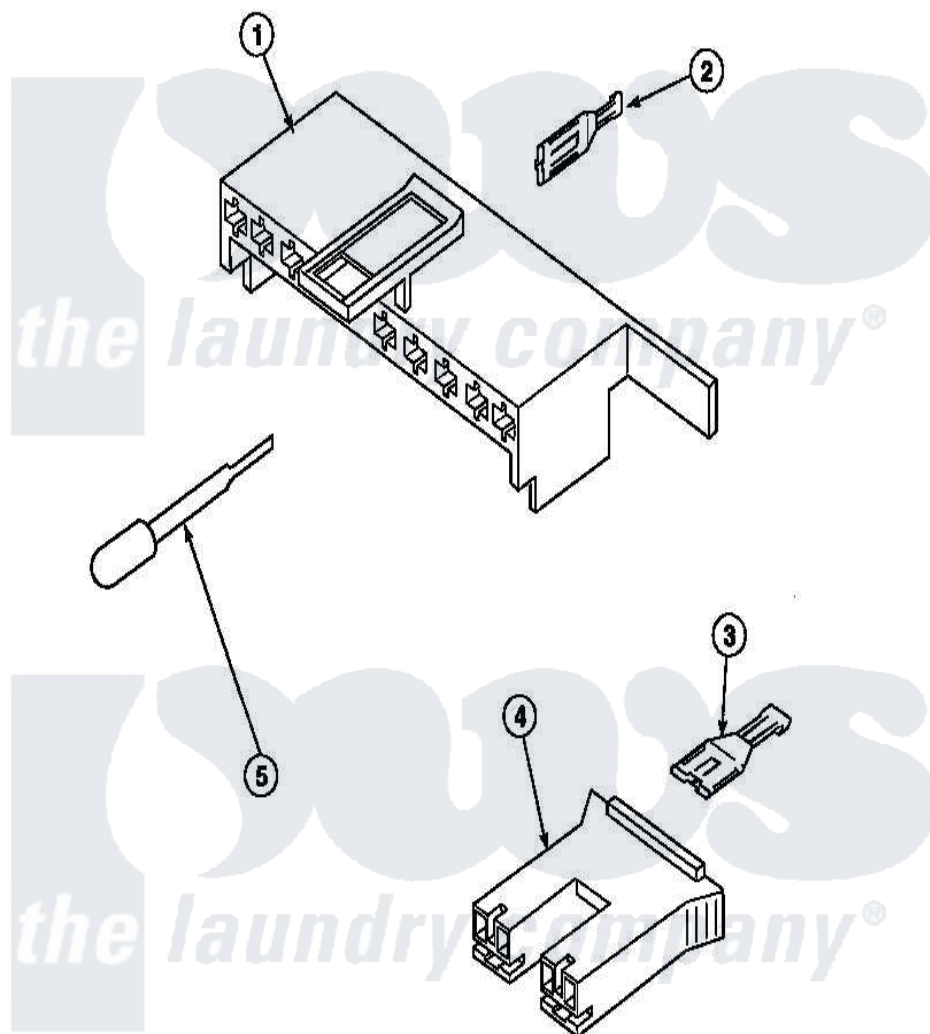

Amana LW6001W2 (BOM: PLW6001W2 B) 19 - MIXING VALVE & MOTOR CONN BLOCKS, TERM

Amana Residential Amana LW6001W2 (BOM: PLW6001W2 B) Washer Parts Parts Diagram 19 - MIXING VALVE & MOTOR CONN BLOCKS, TERM
Click on the part number to view part

Item	Original Part Number	Replaced By	Status	Part Description
1	34677			10 Circuit Plug
2	Y00188			Molex Terminal
3	Y00121		Not Available	SPADE TERMINAL(12 GAUGE) (1/4 INCH-(2) 18 GAUGE WIRES O
4	34676			Plug
"	34675		Not Available	PLUG
5	283P4			Terminal Extractor Tool