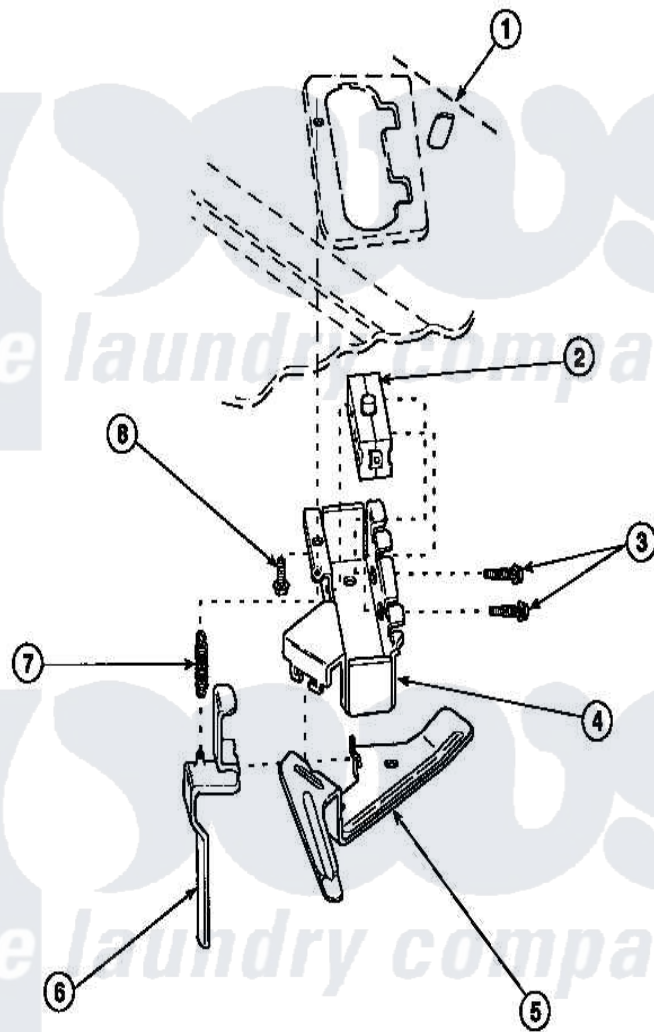

# Amana LW6001W2 (BOM: PLW6001W2 B) 22 - OUT-OF-BALANCE SWITCH

Amana Residential Amana LW6001W2 (BOM: PLW6001W2 B) Washer Parts Parts Diagram 22 - OUT-OF-BALANCE SWITCH

[Click on the part number to view part](#)

Item	Original Part Number	Replaced By	Status	Part Description
1	34902P		Not Available	TOP
2	33445	<a href="#">27001095</a>		Switch, Lid
3	<a href="#">36510</a>			Screw
4	<a href="#">36497P</a>			Kit, Switch Holder
5	<a href="#">33441</a>			Arm, Actuator
6	<a href="#">33442</a>			Lever, Unbalanced Load
7	<a href="#">33443</a>			Spring
8	23962	<a href="#">W10116760</a>		Screw