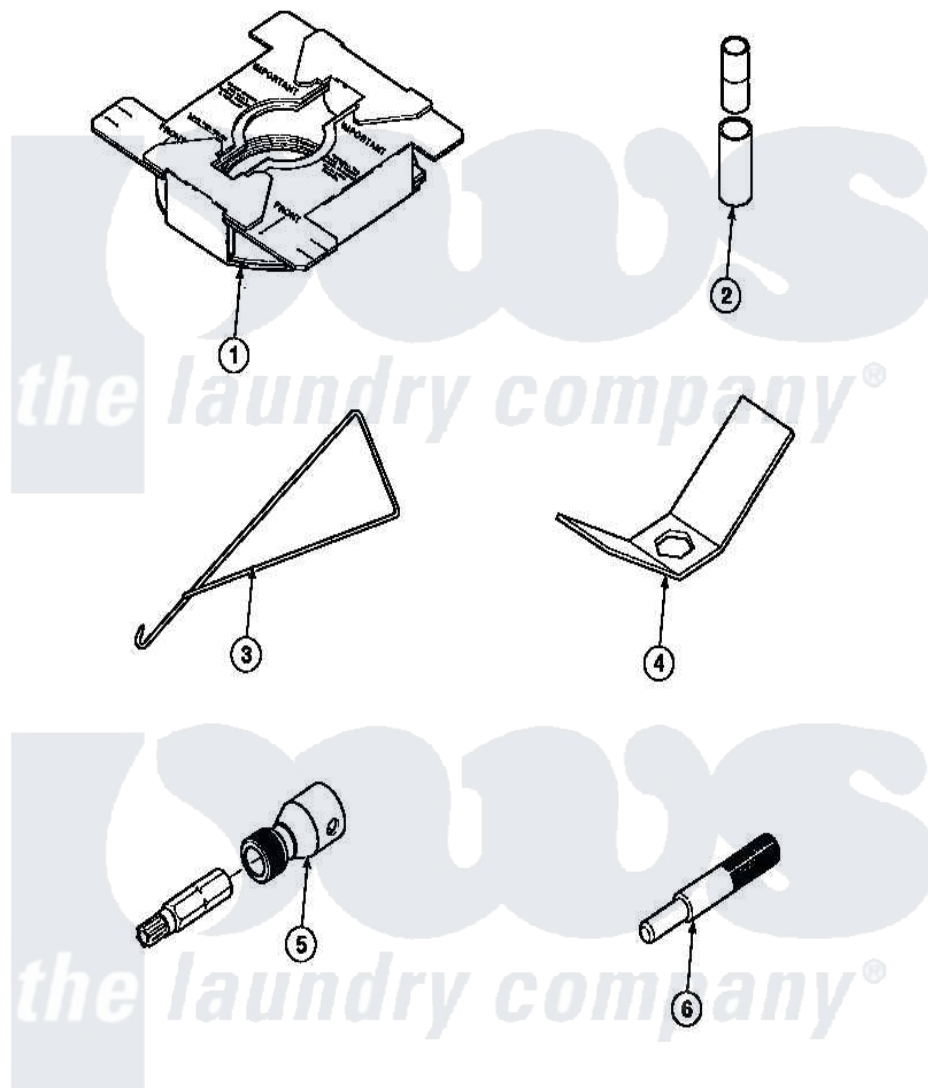

Amana LW6001W2 (BOM: PLW6001W2 B) 24 - SPECIAL TOOLS

Amana Residential Amana LW6001W2 (BOM: PLW6001W2 B) Washer Parts Parts Diagram 24 - SPECIAL TOOLS
 Click on the part number to view part

Item	Original Part Number	Replaced By	Status	Part Description
1	36926		Not Available	BRACE, SHIPPING
2	242P4			Installer, Spring
3	289P4	321P4		Hook, Spring
4	237P4	306P4		Hex Wrench
5	282P4			T25 Tamper Resistant Bit
"	24161			Torx Bit Holder
6	305P4		Not Available	TOOL, TRANSMISSION PI
NI	555P3	725P3		Kit