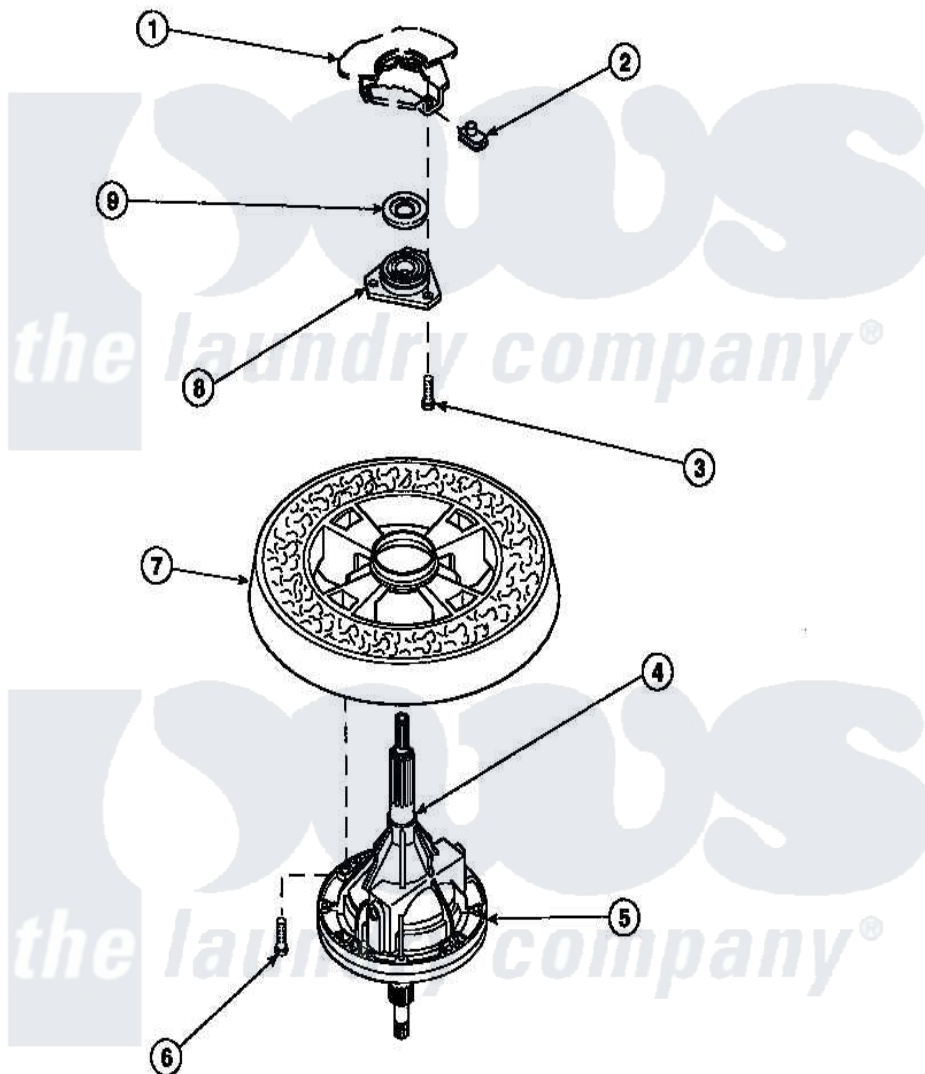

Amana LW6001W2 (BOM: PLW6001W2 B) 27 - TRANSMISSION ASSY AND BALANCE RING

Amana Residential Amana LW6001W2 (BOM: PLW6001W2 B) Washer Parts Parts Diagram 27 - TRANSMISSION ASSY AND BALANCE RING
 Click on the part number to view part

Item	Original Part Number	Replaced By	Status	Part Description
1	34438P			Assembly, Outer Tub
2	27222			Nut, Retainer 5/16-18
3	36991	3400500		Bolt, 3405245 5/16-18 X 3/4
4	27604P			Never-Seeze 1 Oz Tube
5	34526P			Assembly, Transmission
6	37047		Not Available	SCREW, CAP
7	34731		Not Available	ASSY,BALANCE RING-COMPL
8	27182	40004201P		Main Bearing Assembly
9	27187			Flinger