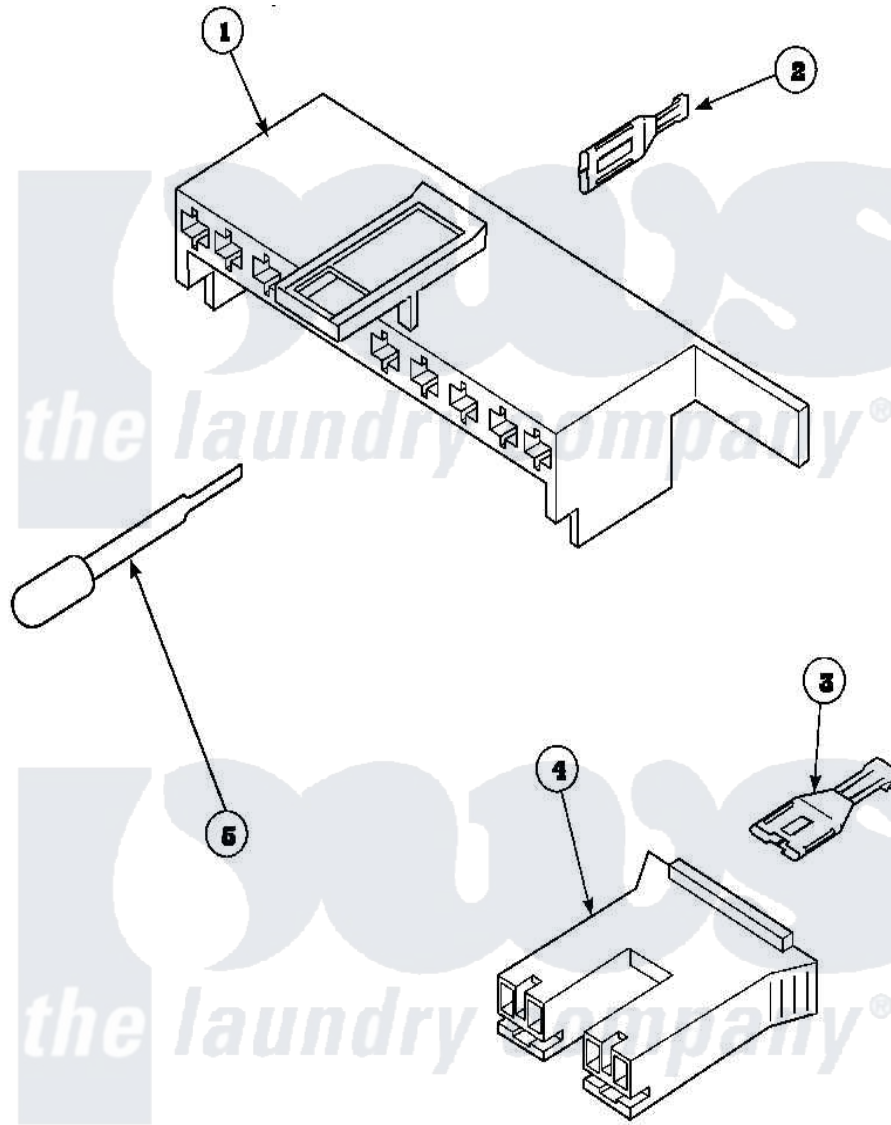

**Amana LW6001W2 (BOM: PLW6001W2A) 11 - MIXING VLV, CONN
BLOCKS, TERM, EXTRACTOR**

Amana Residential Amana LW6001W2 (BOM: PLW6001W2A) Washer Parts Parts Diagram 11 - MIXING VLV, CONN
BLOCKS, TERM, EXTRACTOR
Click on the part number to view part

Item	Original Part Number	Replaced By	Status	Part Description
1	34677			10 Circuit Plug
2	Y00188			Molex Terminal
4	34676			Plug
"	34675		Not Available	PLUG
5	283P4			Terminal Extractor Tool
NI	36484			Harness Hood
"	36059			Assembly, Wiring Harness-Hood