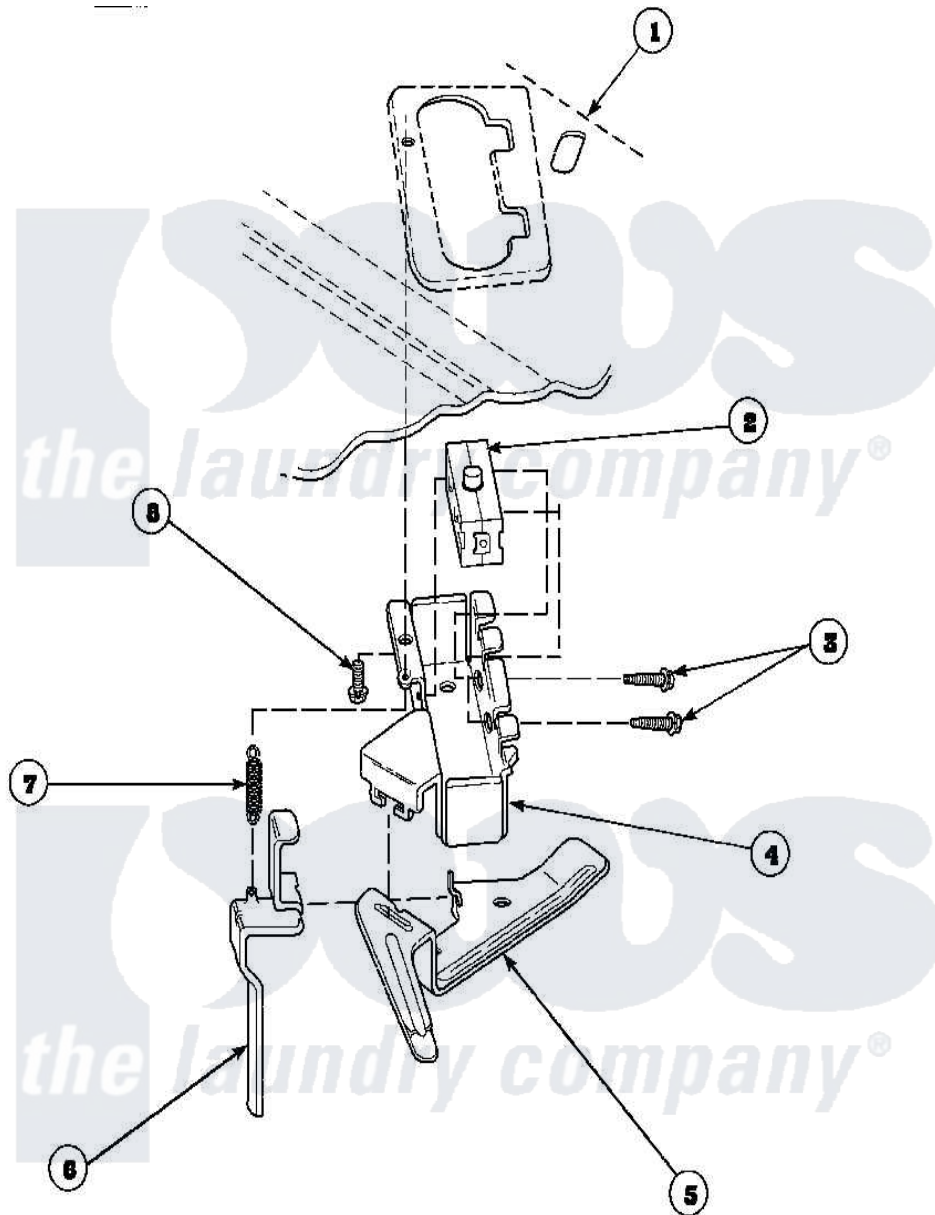

Amana LW6001W2 (BOM: PLW6001W2A) 14 - OUT-OF-BALANCE SWITCH

W24022A

Amana Residential Amana LW6001W2 (BOM: PLW6001W2A) Washer Parts Parts Diagram 14 - OUT-OF-BALANCE SWITCH

[Click on the part number to view part](#)

Item	Original Part Number	Replaced By	Status	Part Description
1	34902_P		Not Available	CABINET TOP
2	33445	27001095		Switch, Lid
3	36510			Screw
4	36497P			Kit, Switch Holder
5	33441			Arm, Actuator
6	33442			Lever, Unbalanced Load
7	33443			Spring
8	23962	W10116760		Screw