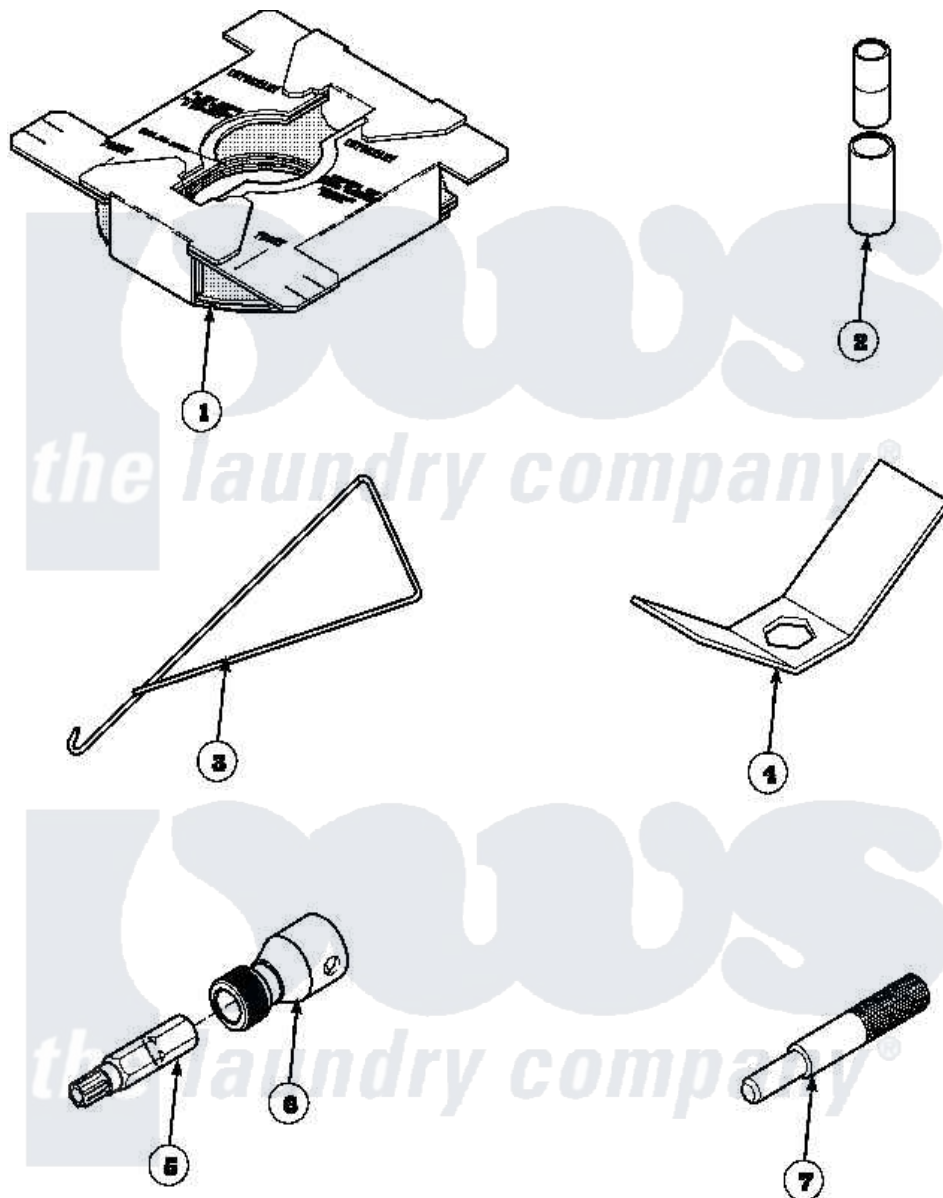

Amana LW6001W2 (BOM: PLW6001W2A) 16 - SPECIAL TOOLS

Amana Residential Amana LW6001W2 (BOM: PLW6001W2A) Washer Parts Parts Diagram 16 - SPECIAL TOOLS
 Click on the part number to view part

Item	Original Part Number	Replaced By	Status	Part Description
1	36926		Not Available	BRACE, SHIPPING
2	242P4			Installer, Spring
3	289P4	321P4		Hook, Spring
4	237P4	306P4		Hex Wrench
5	282P4			T25 Tamper Resistant Bit
6	24161			Torx Bit Holder
7	305P4		Not Available	TOOL, TRANSMISSION PI
NI	555P3	725P3		Kit