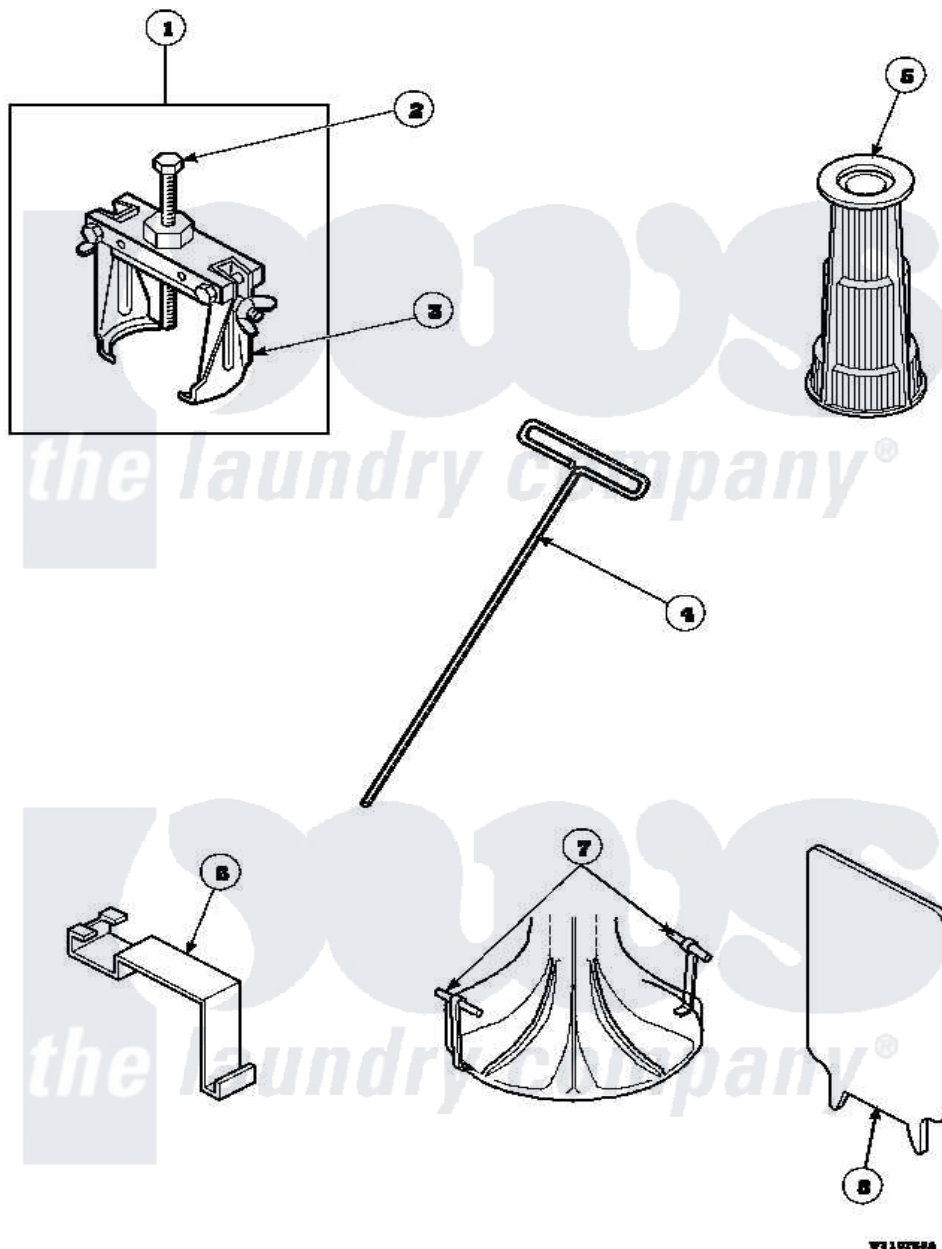

Amana LW6001W2 (BOM: PLW6001W2A) 17 - SPECIAL TOOLS

Amana Residential Amana LW6001W2 (BOM: PLW6001W2A) Washer Parts Parts Diagram 17 - SPECIAL TOOLS

Click on the part number to view part

Item	Original Part Number	Replaced By	Status	Part Description
1	294P4			Bell Tool
2	294P4B			Drive Bell Bolt
3	294P4A			Jaw, Drive Bell Tool
4	291P4		Not Available	WRENCH, T - ALLEN
5	293P4			Seal Tool
6	273P4			Tub Cover Gasket Tool
7	254P4P			Agitator Hooks
8	272P4			Tool, Lid Switch Instal
NI	555P3	725P3		Kit