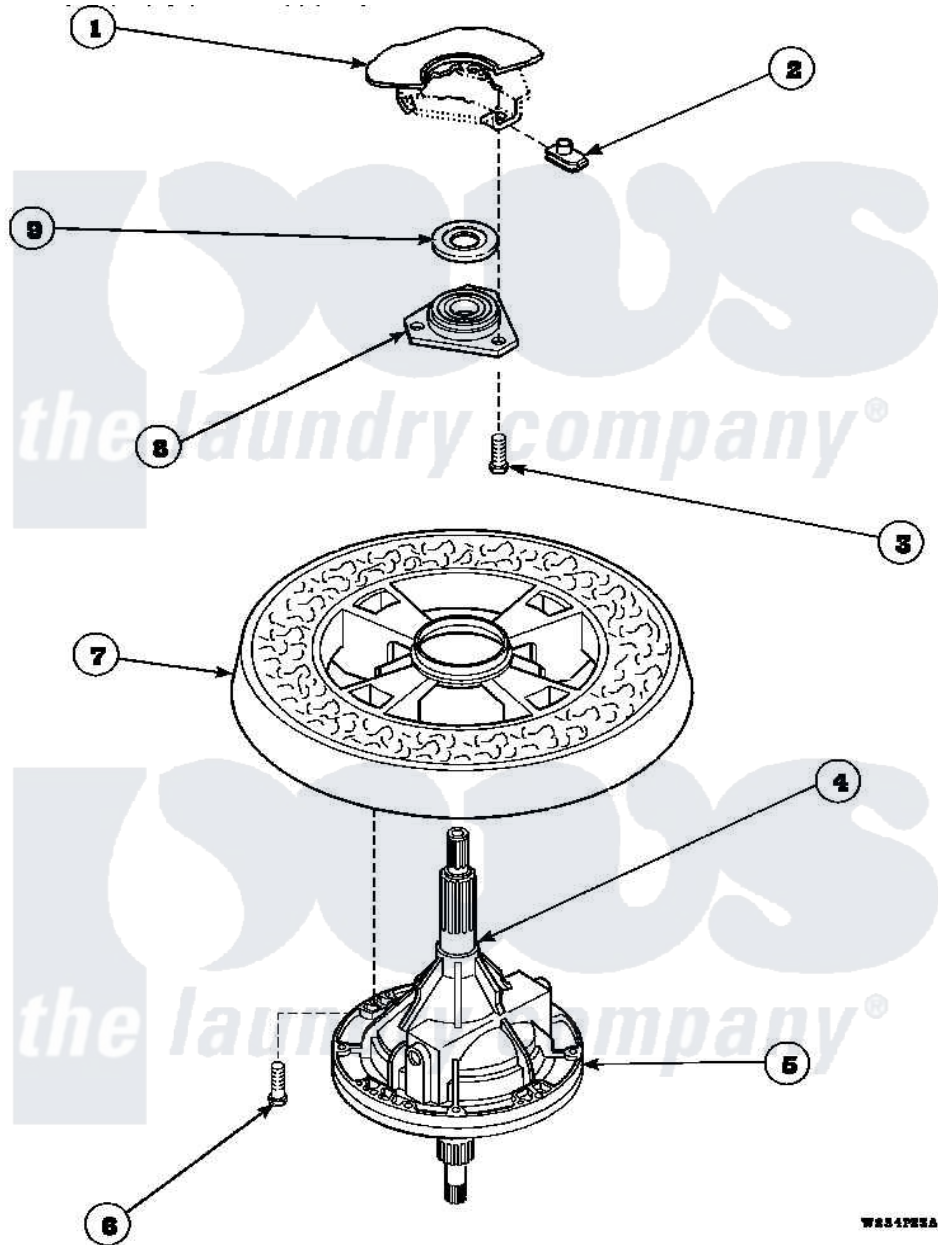

Amana LW6001W2 (BOM: PLW6001W2A) 19 - TRANSMISSION ASSY AND BALANCING RING

Amana Residential Amana LW6001W2 (BOM: PLW6001W2A) Washer Parts Parts Diagram 19 - TRANSMISSION ASSY AND BALANCING RING

[Click on the part number to view part](#)

Item	Original Part Number	Replaced By	Status	Part Description
1	34439P			Outer Tub
2	27222			Nut, Retainer 5/16-18
3	36991	3400500		Bolt, 3405245 5/16-18 X 3/4
4	27604P			Never-Seeze 1 Oz Tube
5	34526P			Assembly, Transmission
6	37047		Not Available	SCREW, CAP
7	34731		Not Available	ASSY,BALANCE RING-COMPL
8	27182	40004201P		Main Bearing Assembly
9	27187			Flinger