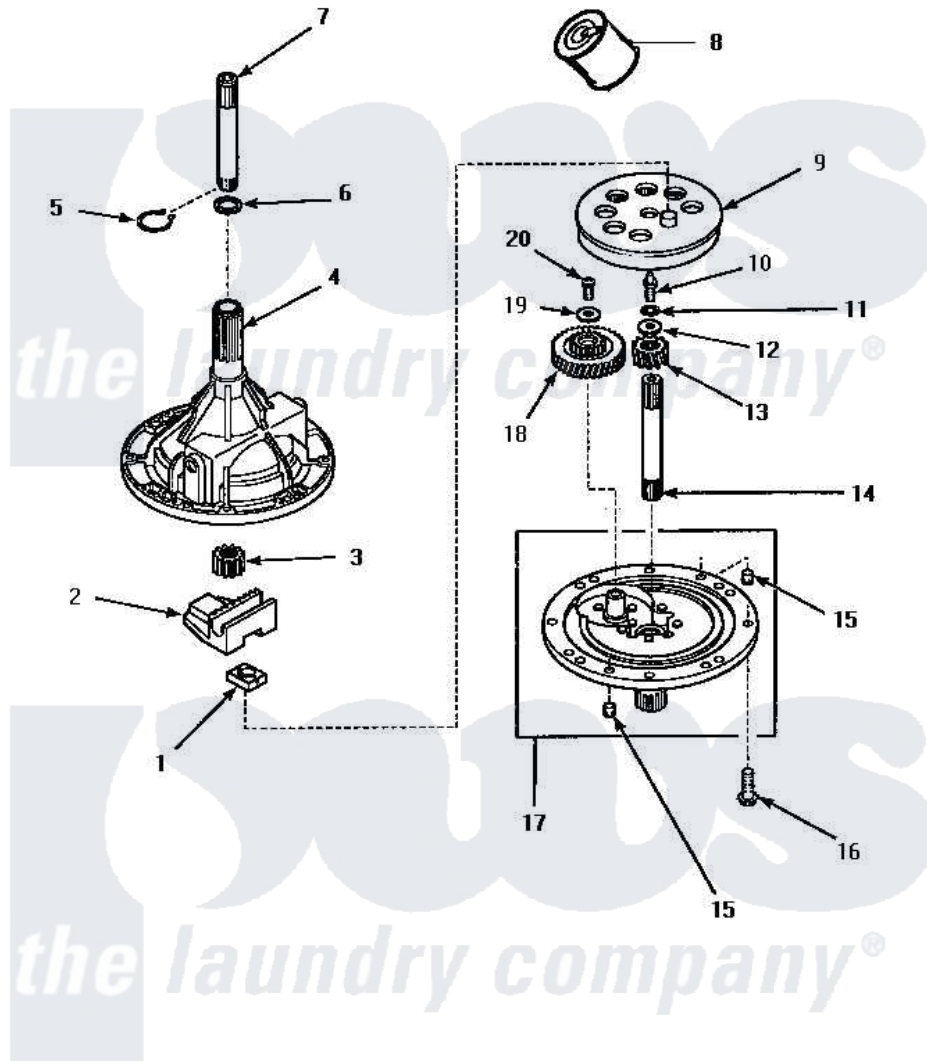

Amana LW6101WB (BOM: PLW6101WB A) 01 - 34526P TRANSMISSION ASSY

**34526P TRANSMISSION ASSEMBLY**

Amana Residential Amana LW6101WB (BOM: PLW6101WB A) Washer Parts Parts Diagram 01 - 34526P TRANSMISSION ASSY

[Click on the part number to view part](#)

Item	Original Part Number	Replaced By	Status	Part Description
1	<a href="#">26493</a>			Slide
2	<a href="#">Y31526</a>			Rack
3	<a href="#">27003</a>			Pinion, Agitator
4	33223		Not Available	ASSY,TRANSMISSION CASE
5	<a href="#">27197</a>			Ring, Retaining
6	<a href="#">35092</a>			Washer, 3628id X 1.00 X .056
7	<a href="#">Y36570</a>			Shaft, Output
8	<a href="#">27243P</a>			Oil, CW Transmission F-
9	<a href="#">26577</a>			Assembly, Gear And Stud
10	27030		Not Available	SCREW,1/4-20 SPECIAL
11	<a href="#">21456</a>			Lockwasher, 1/4 Intshkp
12	26509	<a href="#">40041501</a>		Washer
13	<a href="#">36562</a>			Pinion, Drive
14	<a href="#">34853</a>			Shaft, Input
15	<a href="#">27172</a>			Pin, Dowel

16	32814	Not Available	SCREW, 1/4-20X7/8 SERRA
17	34854	<a href="#">38290</a>	Assembly, Cover
18	<a href="#">29161</a>		Gear, Reduction
19	29260	Not Available	WASHER
20	<a href="#">29273</a>		Screw, 1/4-20 X 3/8
NI	37577P	Not Available	SEALANT