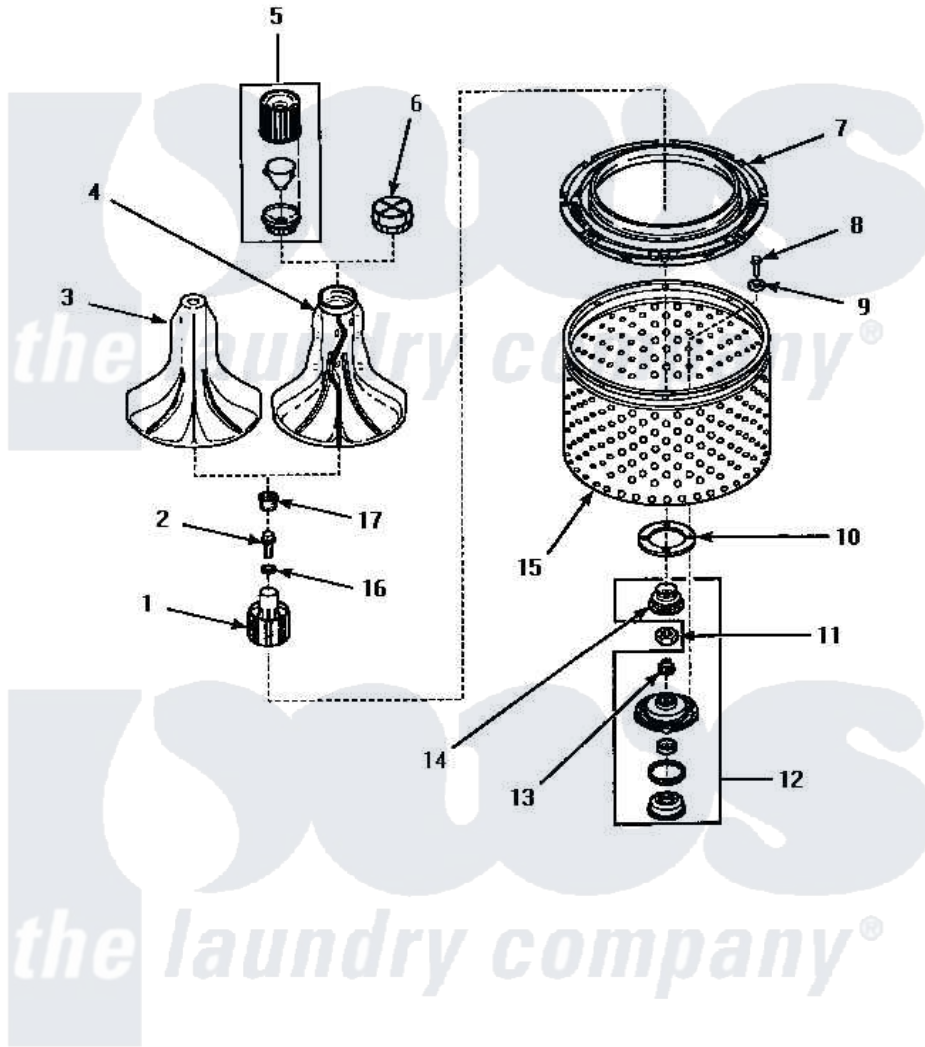

Amana LW6101WB (BOM: PLW6101WB A) 02 - AGITATOR/DRIVE BELL/SEAL KIT/TUB & HUB

**AGITATOR, DRIVE BELL, SEAL KIT, WASHTUB AND HUB
(Models LW2001W2, LW6001W2, LW6101WB and LW8501W2)**

Amana [Residential Amana LW6101WB \(BOM: PLW6101WB A\) Washer Parts](#) Parts Diagram 02 -
AGITATOR/DRIVE BELL/SEAL KIT/TUB & HUB
[Click on the part number to view part](#)

Item	Original Part Number	Replaced By	Status	Part Description
1	Y00000000		Not Available	SEE NOTE DRIVE BELL
2	34288	40065102		Screw, Shoulder 1/4
3	33513			Agitator, Short-Coin
4	33174	40000501W		Agitator, Flex Vane
5	36542	40002101W		Assembly, Fabric Softner
6	36515			Cap, Agitator
7	35035			Guard, Clothes
8	27202	W10116787		Screw
9	28094			Gasket
10	27125	39122		Gasket, Washtub
11	Y29220	40016301		Nut, Lock
12	495P3	R9900552		Hub And Seal
13	29728	40008301		Insert, Spline
14	36425	40016101		Seal, Bell Drive
15	34521P			Assembly, Tub

16	36472		O-Ring
17	36511	40008401	Plug, Bell
NI	36443P	R9900189	Kit, Drive Bell And Seal