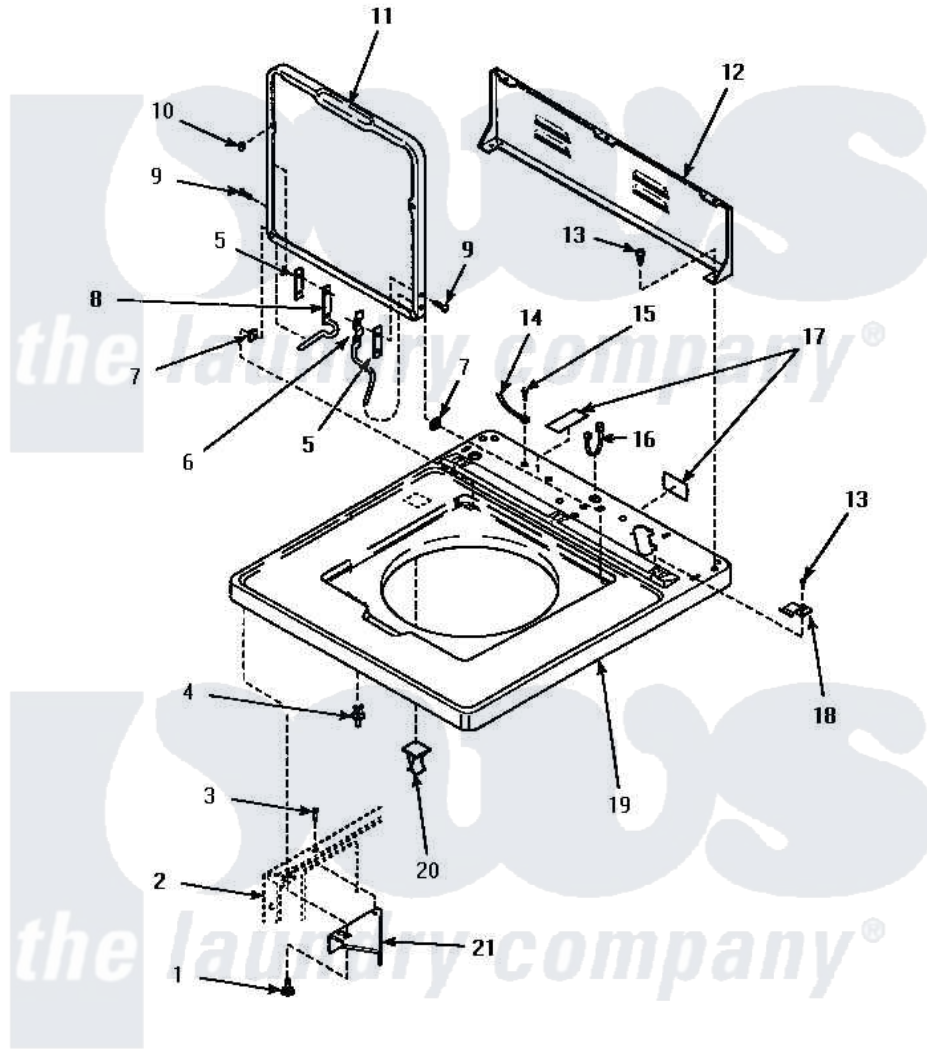

**Amana LW6101WB (BOM: PLW6101WB A) 04 - CAB TOP/LOADING DR & CTRL HOOD REAR PAN**

**CABINET TOP, LOADING DOOR AND CONTROL HOOD REAR PANEL  
(All Models Except CW4202W2, CW8203W2, CW8413W2, CW9203W2 and CW9203W3)**

Amana [Residential Amana LW6101WB \(BOM: PLW6101WB A\) Washer Parts](#) Parts Diagram 04 - CAB TOP/LOADING DR & CTRL HOOD REAR PAN  
Click on the part number to view part

Item	Original Part Number	Replaced By	Status	Part Description
1	Y31644	<a href="#">27001200</a>		Screw
2	Y00000000		Not Available	SEE NOTE CABINET ASSEMBLY -- (SEE FRONT PANEL PAGE)
3	36035		Not Available	SCREW,8-18X3/8 PHIL FLT HD
4	<a href="#">56534</a>			Barrel, Support
5	<a href="#">34338</a>			Gasket, Hinge
6	<a href="#">36437</a>			Hinge, Lid R
7	33446	<a href="#">40008201</a>		Bushing, Hinge
8	<a href="#">36438</a>			Hinge, Lid Left
9	34337	<a href="#">W10119828</a>		Screw, Lid Hinge Mounting
10	21685	<a href="#">40038001</a>		Bumper
11	<a href="#">33541WP</a>			Lid, W/Instructions
12	34903		Not Available	PANEL, BACK HOOD (USE 37782)