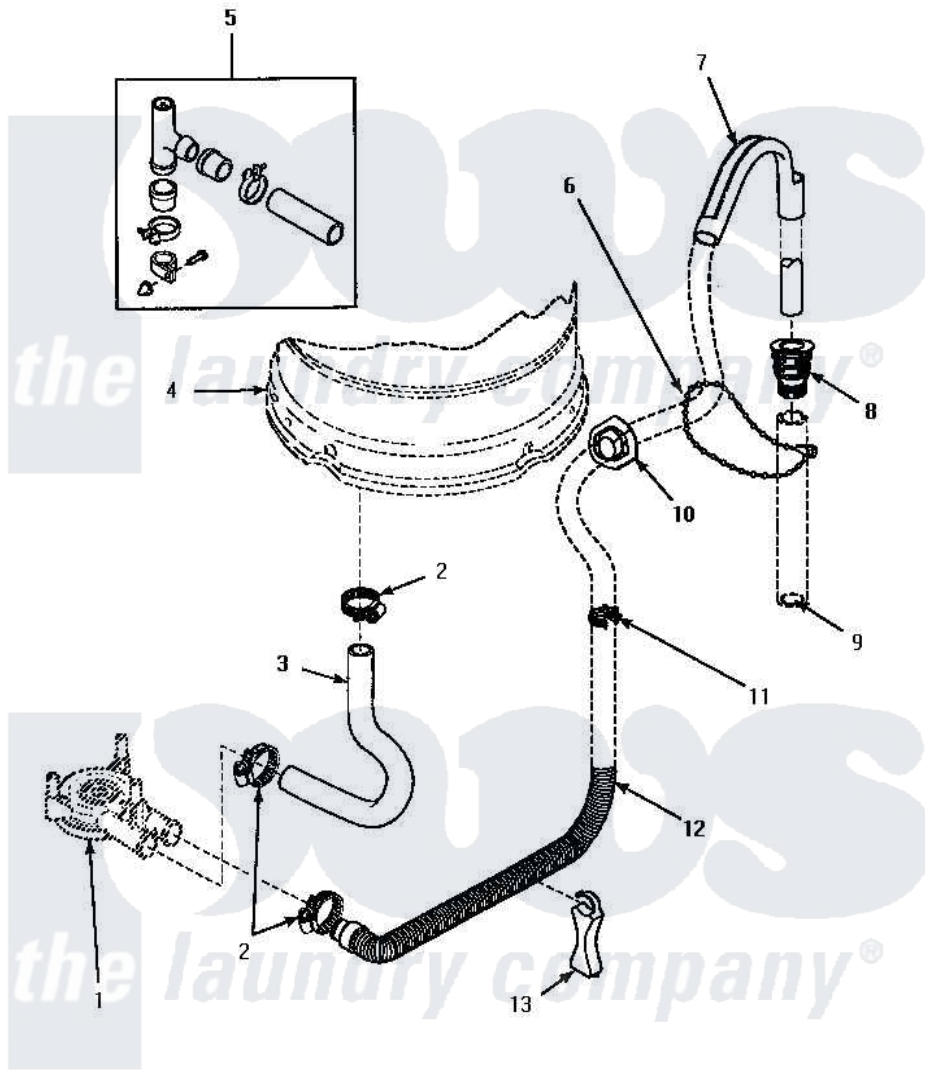

**Amana LW6101WB (BOM: PLW6101WB A) 06 - DRAIN HOSE & SIPHON BREAK**

**DRAIN HOSE AND SIPHON BREAK**

Amana Residential Amana LW6101WB (BOM: PLW6101WB A) Washer Parts Parts Diagram 06 - DRAIN HOSE & SIPHON BREAK

[Click on the part number to view part](#)

Item	Original Part Number	Replaced By	Status	Part Description
1	Y00000000		Not Available	SEE NOTE PUMP ASSEMBLY -- (SEE MOTOR PAGE)
2	36802	<a href="#">285655</a>		Clamp, Hose
3	<a href="#">35752</a>			Hose, Tub To Pump-Ddp
4	Y00000000		Not Available	SEE NOTE OUTER TUB -- (SEE OUTER TUB PAGE)
5	562P3	<a href="#">76660</a>		Break-Sphn
6	33489	<a href="#">8539404</a>		Tie-Wire
7	33615	<a href="#">22003814</a>		Retainer, Drain Hose
8	36878	<a href="#">40008101</a>		Adapter, Standpipe
9	Y00000000		Not Available	SEE NOTE STANDPIPE
10	<a href="#">32219</a>			Relief, Strain
11	<a href="#">36014</a>			Clip, Retainer-Hose
12	37145		Not Available	DRAIN HOSE
13	<a href="#">36522</a>			Hose Support