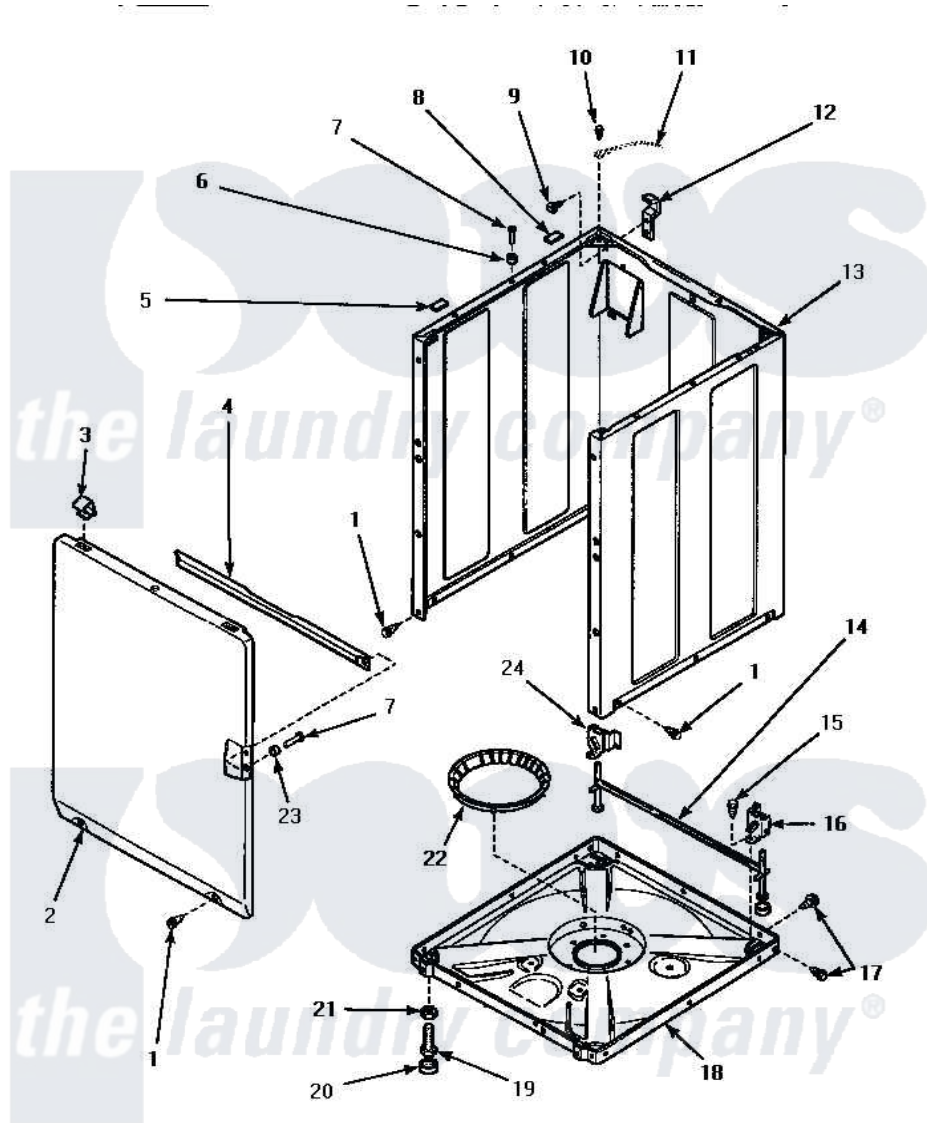

Amana LW6101WB (BOM: PLW6101WB A) 07 - FRONT PANEL, BASE ASSY & CABINET ASSY

FRONT PANEL, BASE ASSEMBLY AND CABINET ASSEMBLY

Amana [Residential Amana LW6101WB \(BOM: PLW6101WB A\) Washer Parts](#) Parts Diagram 07 - FRONT PANEL, BASE ASSY & CABINET ASSY
 Click on the part number to view part

Item	Original Part Number	Replaced By	Status	Part Description
1	27196	27001200		Screw
2	34656WP			Assembly, Front Panel
3	35865			Clip, Hold-Down Front Panel
4	Y35097		Not Available	BRACE, FRT PNL
5	Y56128			Pad, Bumper
6	56079	505187		Locator, Panel
7	32671	Y014874		Screw, Idler Arm And Sleeve
8	36226			Pad, Bumper .25
9	34499		Not Available	SCREW, No.10B X 1/4 TAP IN HX
10	23962	W10116760		Screw
11	Y00000000		Not Available	SEE NOTE GROUND WIRE
12	Y27103			Hinge, Hold-Down Lug
13	34475WP	38612WP		Kit-Servic
14	34443			Assembly, Leg And Stabilier

15	35148		Not Available	SCREW, 1/4-14 X 3/8 HX HD
16	36036		Not Available	BRACKET, SLL-RIGHT
17	35148		Not Available	SCREW, 1/4-14 X 3/8 HX HD
18	34434P			Assembly Nut/Leg Base
"	36599P			Assembly Nut/ Leg Base
19	Y34319	22003428		Leg, Adjustable
20	34318	40016001		Foot, Rubber
21	Y21899	40038101		Nut, Leg
22	36108		Not Available	SNUBBER PAD & ISOLATOR
23	28102			Locator, Panel
24	36037			Bracket, SII-Left