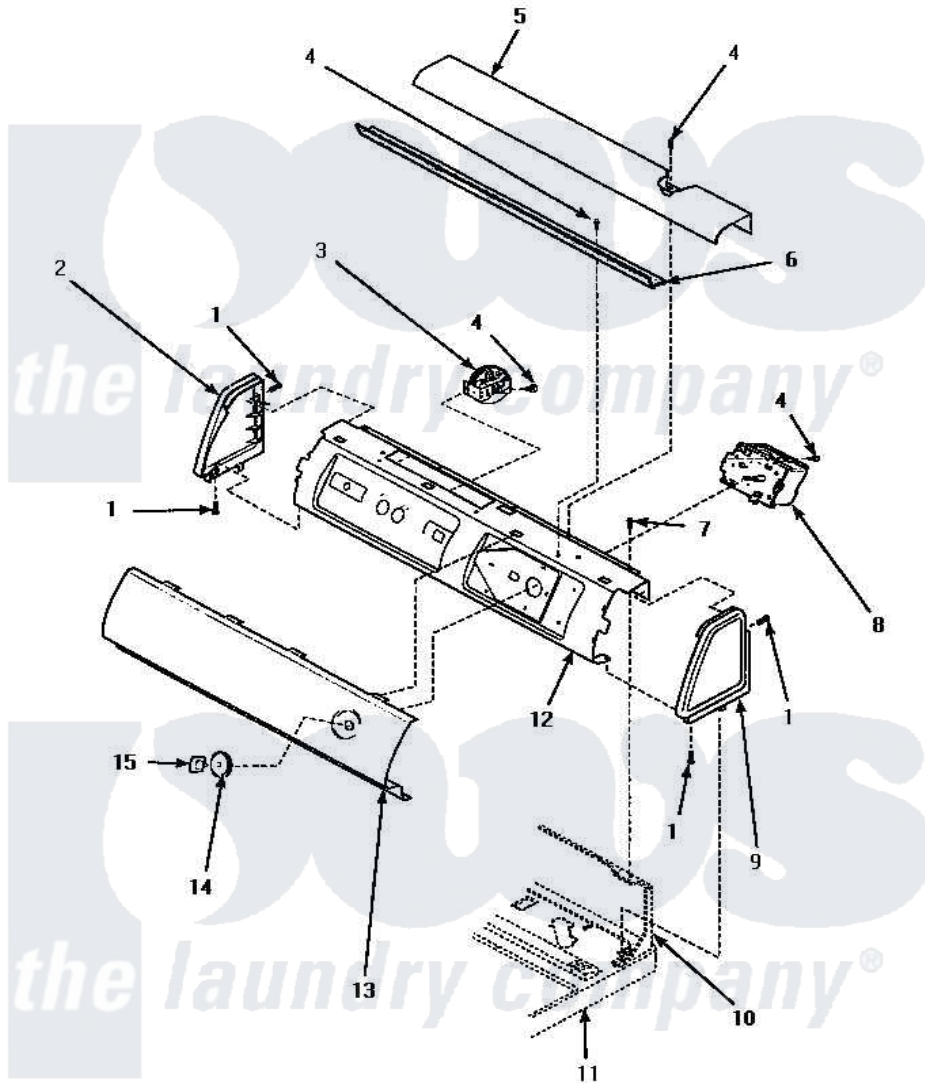

**Amana LW6101WB (BOM: PLW6101WB A) 08 - GRAPHIC PANEL, CTRL
MTG PLATE & CTRLS**

**GRAPHIC PANEL, CONTROL MOUNTING PLATE AND CONTROLS
(Models LW2001W2, LW6001W2 and LW6101WB)**

Amana [Residential Amana LW6101WB \(BOM: PLW6101WB A\) Washer Parts](#) Parts Diagram 08 - GRAPHIC PANEL, CTRL MTG PLATE & CTRLS
Click on the part number to view part

Item	Original Part Number	Replaced By	Status	Part Description
1	501086	90767		Screw, 8A X 3/8 HeX Washer Head Tapping
2	34818W		Not Available	PANEL,END-LH
"	34816			Panel, End
3	35012			Switch, Pressure-Fixed
4	23962	W10116760		Screw
5	34824W		Not Available	COVER, TOP (COMPUTOR)
"	34823		Not Available	COVER, TOP
6	Y34826		Not Available	DIFFUSER,LAMP-CLEAR
7	34904	489355		Screw, 8 X 1/2
8	31238			Timer, 2 Cycle
9	34817W		Not Available	PANEL,END-RH
"	34815		Not Available	PANEL, END R.H. (BLK)
10	Y00000000		Not Available	SEE NOTE CONTROL HOOD REAR PANEL -- (SEE CABINET TOP PAGE)

11	Y00000000	Not Available	SEE NOTE CABINET TOP -- (SEE CABINET TOP PAGE)
12	34821	Not Available	CONTROL MOUNTING PLATE
13	36615	Not Available	PANEL, GRAPHICS
"	36628	Not Available	PANEL, GRAPHICS
"	37636W	Not Available	PANEL, GRAPHICS
14	37773W	Not Available	SKIRT, TIMER KNOB
"	33817	Not Available	ASSY, TIMER SKIRT-BLACK
15	33897		Knob, Timer-Washer-Blac
"	35333W		Knob, Timer