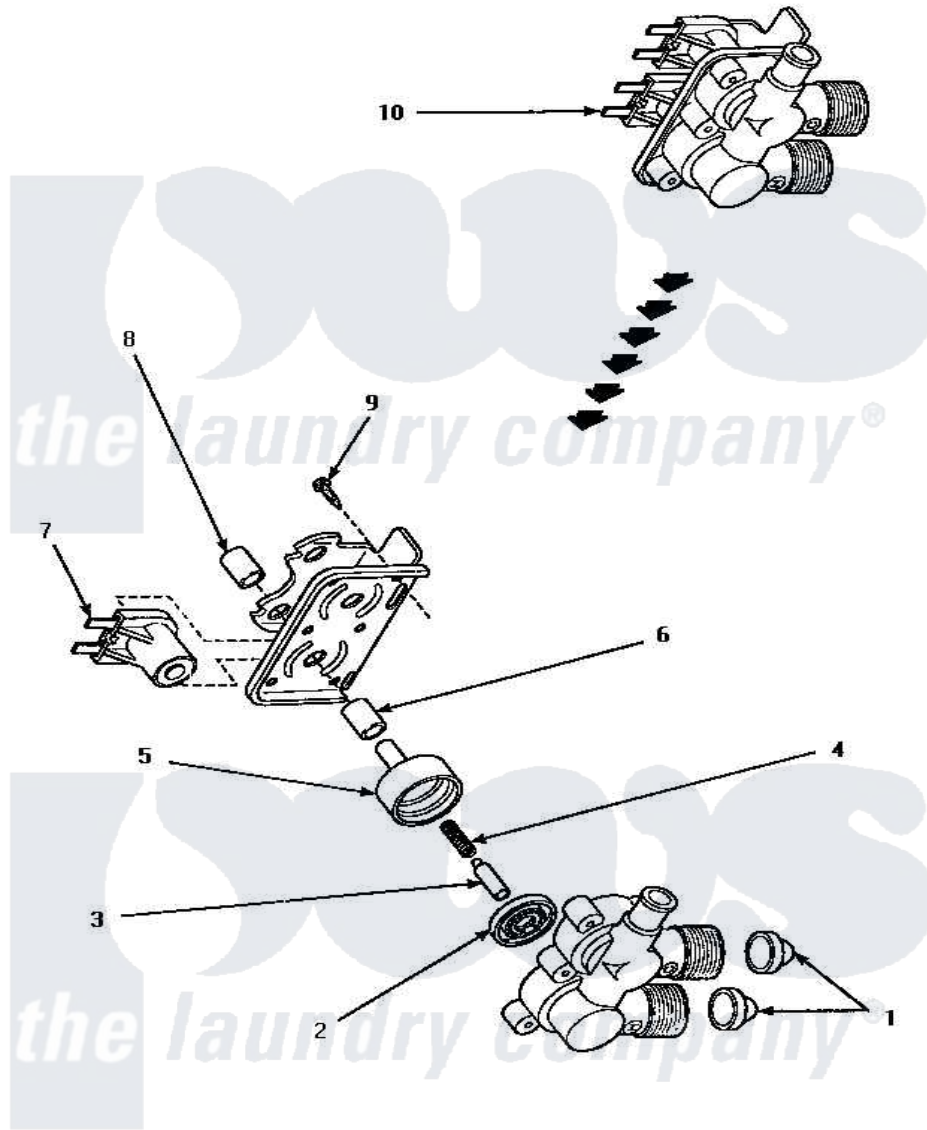

Amana LW6101WB (BOM: PLW6101WB A) 10 - MIXING VALVE ASSY

MIXING VALVE ASSEMBLY

Amana [Residential Amana LW6101WB \(BOM: PLW6101WB A\) Washer Parts](#) Parts Diagram 10 - MIXING VALVE ASSY

[Click on the part number to view part](#)

Item	Original Part Number	Replaced By	Status	Part Description
1	24122	22002960		Strainer, Washer Inlet
2	24134		Not Available	DIAPHRAGM
3	24132		Not Available	ARMATURE
4	23224E		Not Available	SPRING
5	24130			Guide, Armature
6	24129		Not Available	SLEEVE, SHORT
7	33930A	33930		Valve, Mixing
8	24128		Not Available	SLEEVE, LONG
9	25817C		Not Available	SCREW
10	34963	34963P		Valve Mixing Package