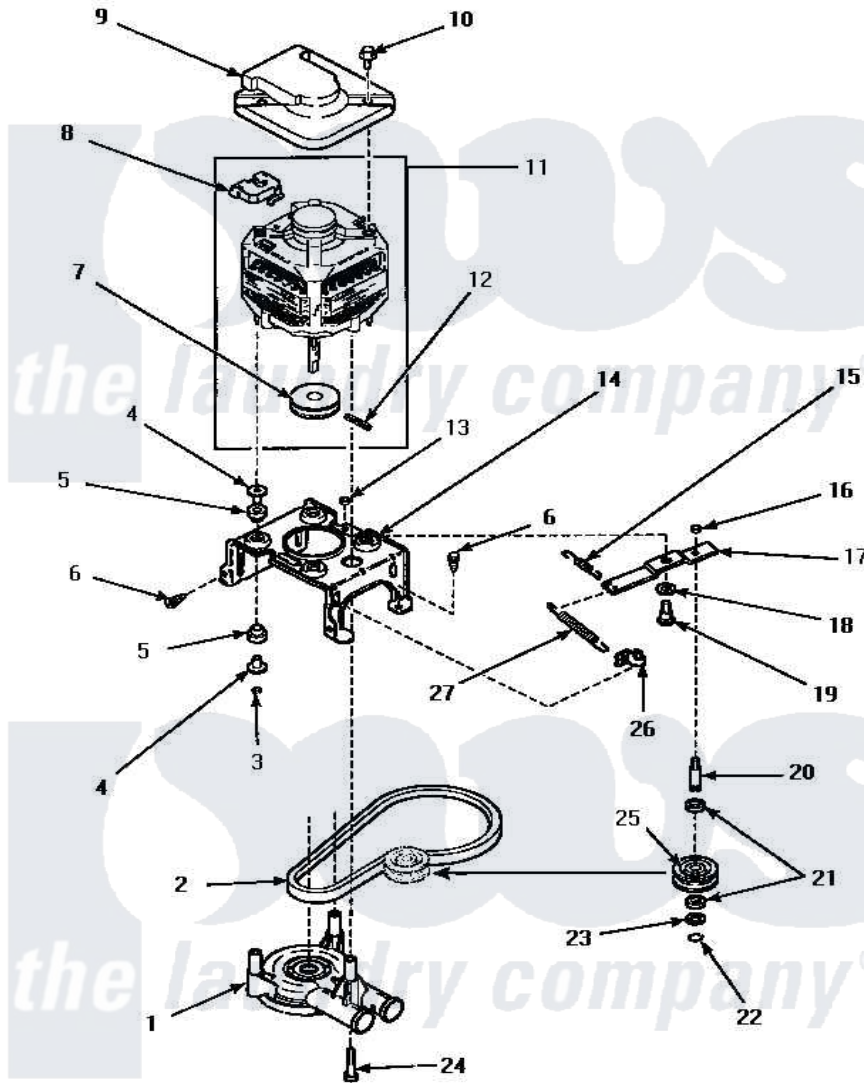

Amana LW6101WB (BOM: PLW6101WB A) 11 - MOTOR, MTG BRKT, BELT, PUMP & IDLER ASSY

MOTOR, MOUNTING BRACKET, BELT, PUMP AND IDLER ASSEMBLY

Amana [Residential Amana LW6101WB \(BOM: PLW6101WB A\) Washer Parts](#) Parts Diagram 11 - MOTOR, MTG BRKT, BELT, PUMP & IDLER ASSY
 Click on the part number to view part

Item	Original Part Number	Replaced By	Status	Part Description
1	36863P	27001233		Pump
2	28808			Belt, Agitate And Spin
3	35423	3400029		Nut, Adapter Plate
4	34791			Post, Mount-Motor
5	34788			Mount, Motor
6	Y31645	27001200		Screw
7	27171		Not Available	PULLEY, MOTOR
8	35632		Not Available	SWITCH, MOTOR
9	34754	40112301		Shield, Motor
10	36639	4312464		Screw
11	34910	27001215		Motor W/Pulley
12	23750			Pin, Roll
13	52566	27001225		Nut, Jam Mid Lock 1/4-20
14	36523	37415P		Kit, Motor Brkt
"	34890		Not Available	BRACKET, MOTOR MOUNT

15	30620		Not Available	SPRING, IDLER LEVER HEL
16	28803	2221070		Clamp, Nylon
17	31054	40041002		Lever, Idler
18	81392	40054701		Washer
19	27229	40038901		Screw, 1/4-20
20	28802			Shaft, Idler
21	Y29443			Washer, Felt
22	23748			Ring, Retaining
23	52549			Washer, 501 ID X3/4 Odx
24	Y34565	40063701		Screw, 10-16 x 1.75
25	28800		Not Available	WHEEL, IDLER
26	28849			Clip, Spring
27	37366			Spring, Idler
NI	258P3		Not Available	KIT, CAPACITOR