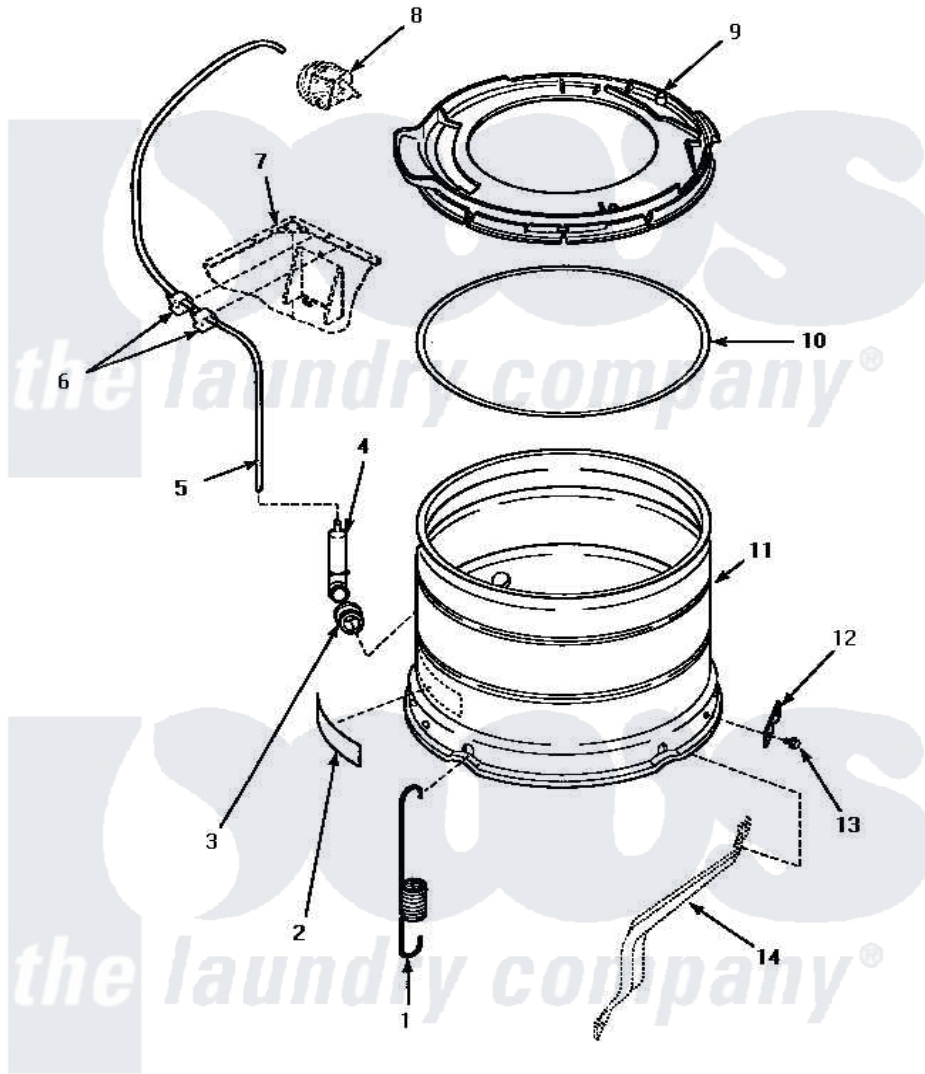

**Amana LW6101WB (BOM: PLW6101WB A) 12 - OUTER TUB, COVER & PRESSURE HOSE**

**OUTER TUB, COVER AND PRESSURE HOSE**

Amana Residential Amana LW6101WB (BOM: PLW6101WB A) Washer Parts Parts Diagram 12 - OUTER TUB, COVER & PRESSURE HOSE

[Click on the part number to view part](#)

Item	Original Part Number	Replaced By	Status	Part Description
1	35947		Not Available	SPRING, TUB -SHORT
2	500049		Not Available	STICKER
3	29175	<a href="#">40037801</a>		Grommet
4	30907	<a href="#">40008501</a>		Assembly, Pressure Bulb
5	29213	<a href="#">39125</a>		Tubing 31
6	<a href="#">21036</a>			Clip, Cable
7	Y00000000		Not Available	SEE NOTE CABINET ASSEMBLY -- (SEE FRONT PANEL PAGE)
8	Y00000000		Not Available	SEE NOTE PRESSURE SWITCH -- (SEE GRAPHIC PANEL PAGE)
9	<a href="#">36025P</a>			Assembly, Tub Cover and Gasket
10	<a href="#">32857</a>			Gasket, Tub Cover Small
11	<a href="#">34439P</a>			Outer Tub
12	<a href="#">27926</a>			Plate, Leg .063

13

35369

[40128701](#)

Screw, 5/16-18 X .50

14

Y00000000

Not Available

SEE NOTE SUPPORT LEG --  
(SEE BEARING HOUSING  
PAGE)