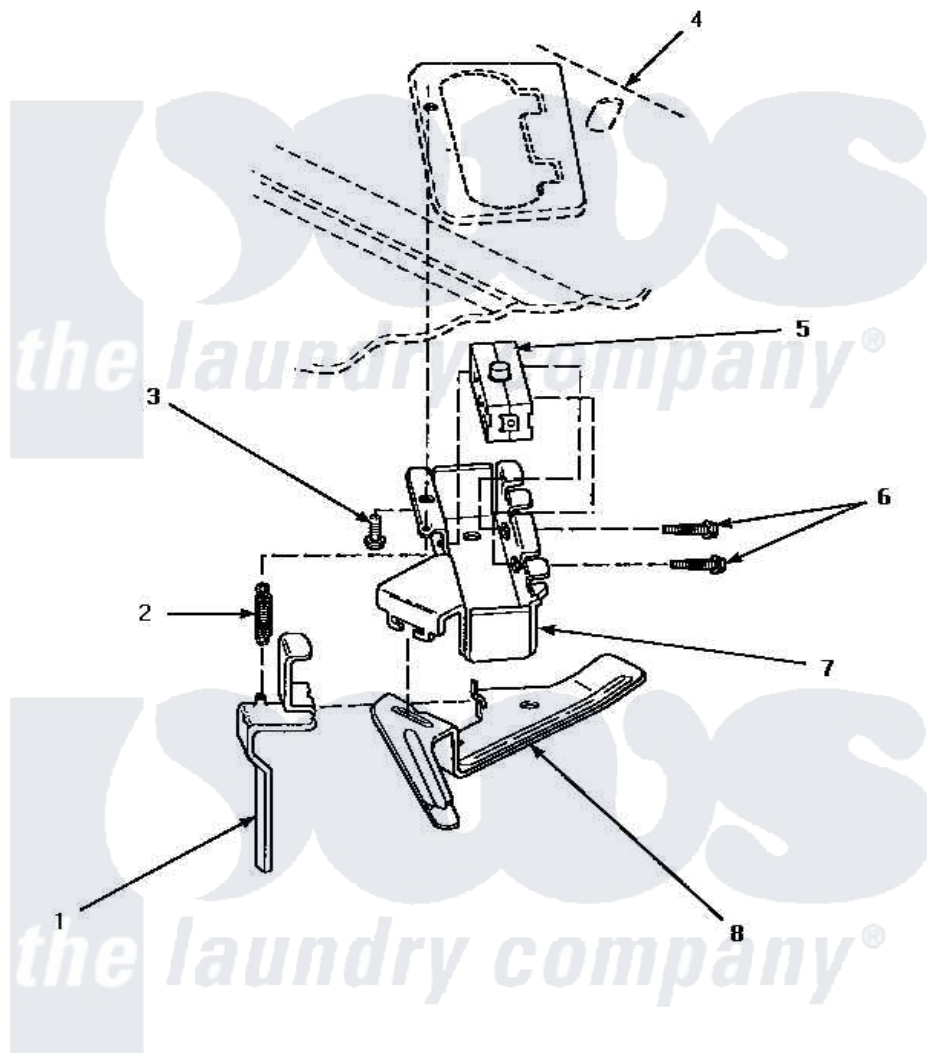

Amana LW6101WB (BOM: PLW6101WB A) 13 - OUT-OF-BALANCE SWITCH

OUT-OF-BALANCE SWITCH

Amana Residential Amana LW6101WB (BOM: PLW6101WB A) Washer Parts Parts Diagram 13 - OUT-OF-BALANCE SWITCH

[Click on the part number to view part](#)

Item	Original Part Number	Replaced By	Status	Part Description
1	33442			Lever, Unbalanced Load
2	33443			Spring
3	23962	W10116760		Screw
4	Y00000000		Not Available	SEE NOTE CABINET TOP -- (SEE CABINET TOP PAGE)
5	33445	27001095		Switch, Lid
6	36510			Screw
7	36497P			Kit, Switch Holder
8	33441			Arm, Actuator