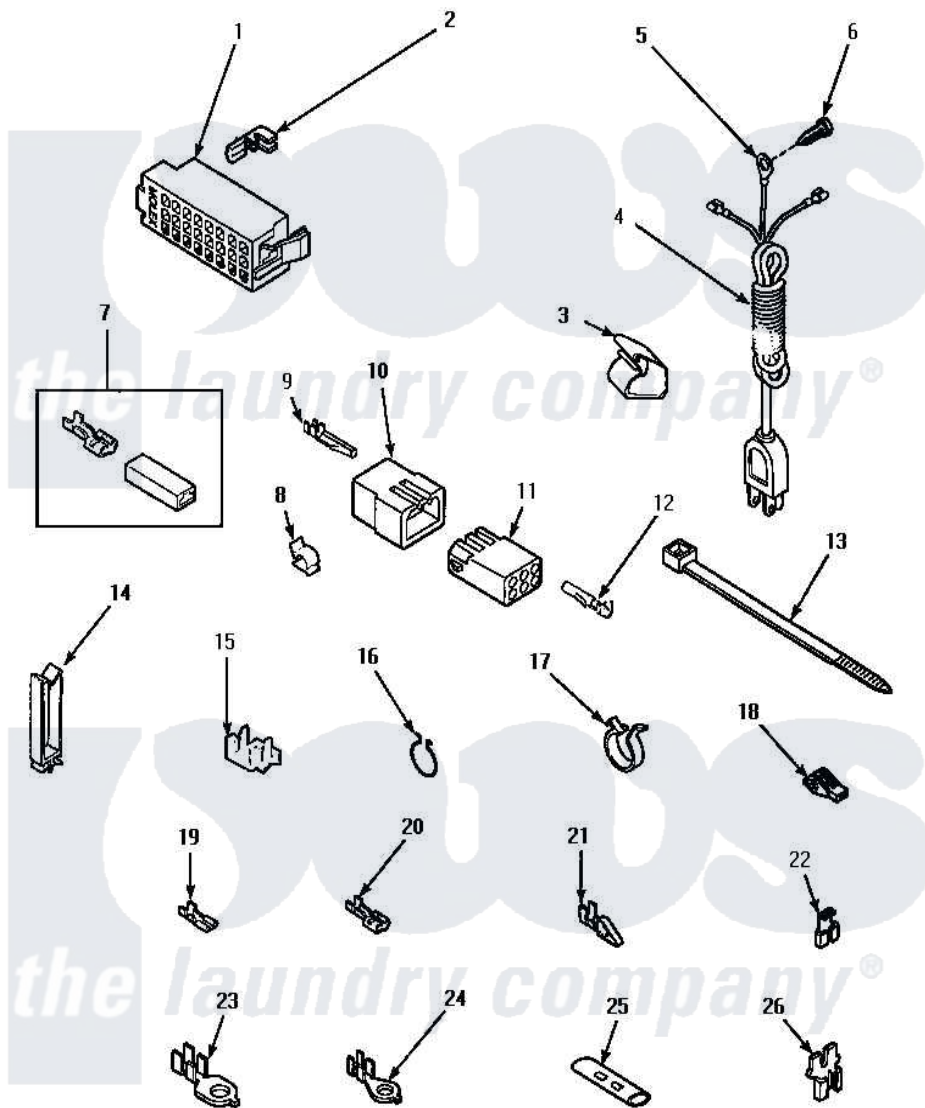

Amana LW6101WB (BOM: PLW6101WB A) 14 - POWER CORD & TERMINALS

POWER CORD AND TERMINALS

Amana [Residential Amana LW6101WB \(BOM: PLW6101WB A\) Washer Parts](#) Parts Diagram 14 - POWER CORD & TERMINALS

[Click on the part number to view part](#)

Item	Original Part Number	Replaced By	Status	Part Description
1	34123			Housing, LH -24 Position
"	32746			Housing, RH-24 Positi
2	Y00188			Molex Terminal
3	35521		Not Available	CLIP, HARNESS HOLDER
4	Y34458		Not Available	POWER CORD ALL
5	Y00000000		Not Available	SEE NOTE GROUND WIRE
6	52909			Screw, 10B-16 X 1/2 HeX
7	00234	00359		Terminal Ultra Pod 250 X032F
8	21036			Clip, Cable
9	Y00116			Terminal, Pin-Male
10	26302		Not Available	PLUG, 1 CIRCUIT
"	23041			Plug, 6 Circuit
"	23033			Plug, 9 Circuit
11	26708			Receptacle, 6 Circuit
"	26301			Receptacle, Molex

"	26163		Receptacle, 9 Circuit
12	Y00117	5011-XX	093 Female Socket
13	36466	M0321209	Tie-Electrical
14	36274		Not Available CLIP, HARNESS
15	Y00161	B5733302	Clip, Ground
16	51291		Clip, Wire
17	61510	504034	Clip, Wire
18	70210		Not Available INSULATOR,BLUE
19	00112		Terminal, Spade-3/16 Fe
20	Y00119		Not Available SPADE TERMINAL(18 GAUGE) (1/4 INCH-(1) 18 GAUGE WIRE)
21	00220		Not Available TERMINAL,CRIMP-SINGLE
22	Y00120		Terminal, Flag-1/4 Fema
23	Y00113		Not Available TERMINAL,RING-1/4 STUD
24	00110		No.10 18 Gauge Wire
25	21091		Not Available CONNECTOR TWO 1/4 INCH MALE
26	29673		Not Available DOUBLE CONNECTOR