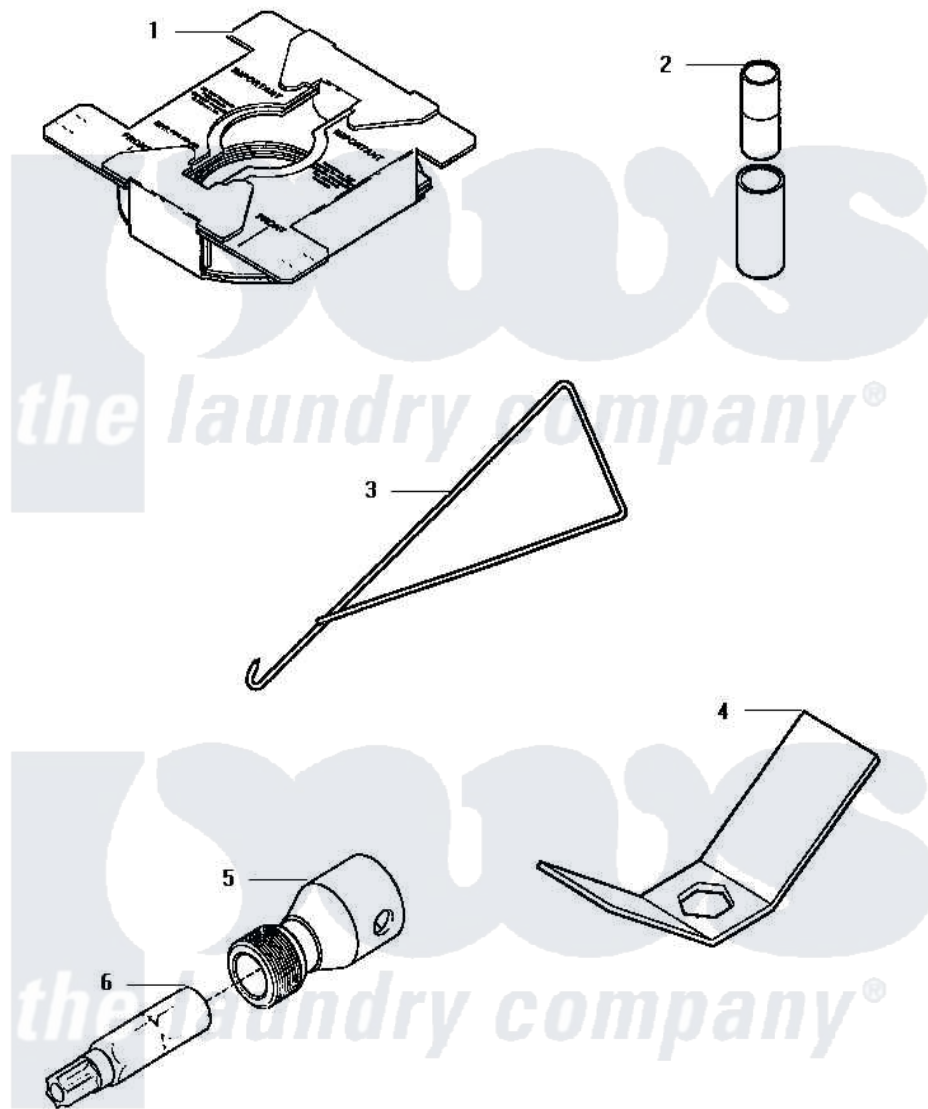

Amana LW6101WB (BOM: PLW6101WB A) 15 - SPECIAL TOOLS

SPECIAL TOOLS

Amana Residential Amana LW6101WB (BOM: PLW6101WB A) Washer Parts Parts Diagram 15 - SPECIAL TOOLS

[Click on the part number to view part](#)

Item	Original Part Number	Replaced By	Status	Part Description
1	36926		Not Available	BRACE, SHIPPING
2	242P4			Installer, Spring
3	289P4	321P4		Hook, Spring
4	237P4	306P4		Hex Wrench
5	24161			Torx Bit Holder
6	282P4			T25 Tamper Resistant Bit
NI	555P3	725P3		Kit