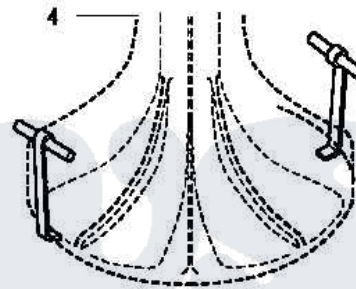

Amana LW6101WB (BOM: PLW6101WB A) 16 - SPECIAL TOOLS

Amana [Residential Amana LW6101WB \(BOM: PLW6101WB A\) Washer Parts](#) Parts Diagram 16 - SPECIAL TOOLS

[Click on the part number to view part](#)

Item	Original Part Number	Replaced By	Status	Part Description
1	<a href="#">294P4</a>			Bell Tool
2	<a href="#">293P4</a>			Seal Tool
3	<a href="#">273P4</a>			Tub Cover Gasket Tool
4	254P4		Not Available	HOOK, AGITATOR
NI	<a href="#">294P4A</a>			Jaw, Drive Bell Tool
"	<a href="#">294P4B</a>			Drive Bell Bolt