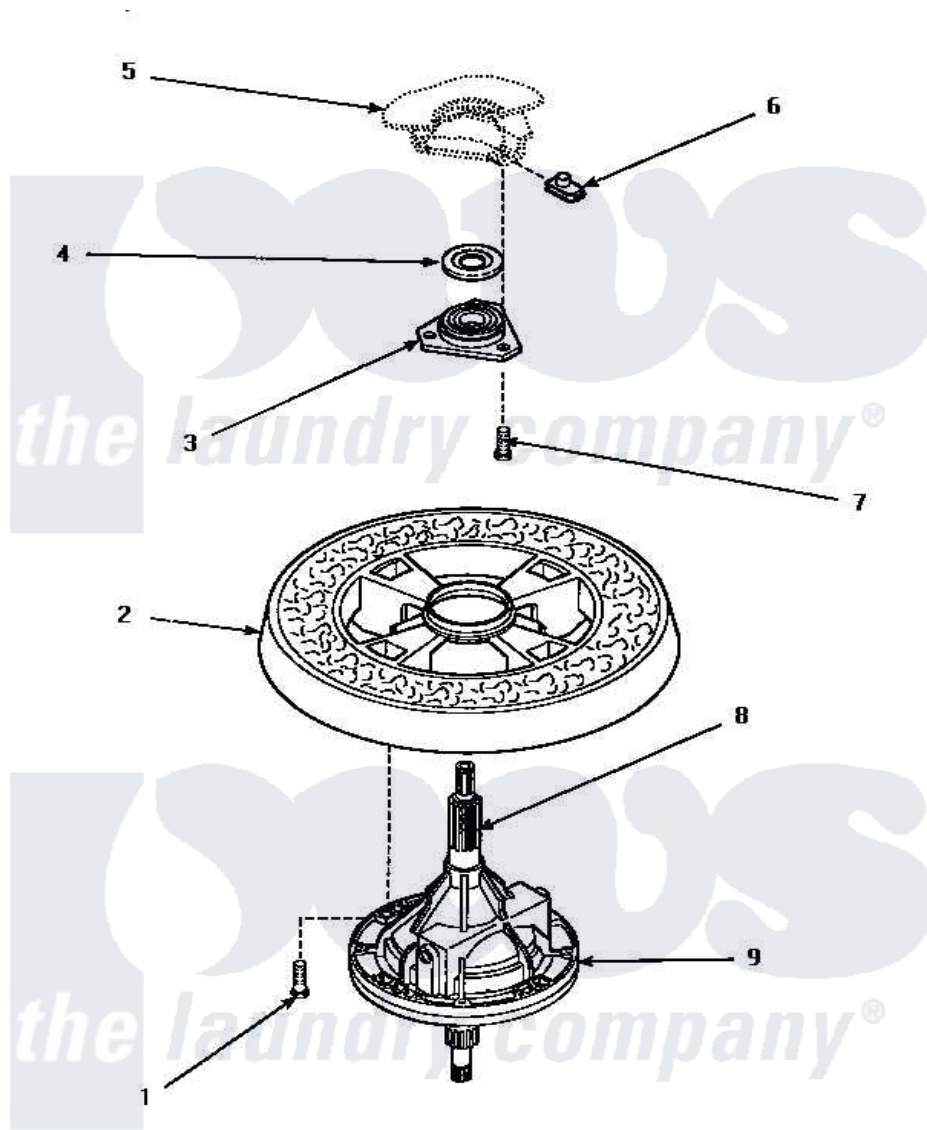

Amana LW6101WB (BOM: PLW6101WB A) 17 - TRANSMISSION ASSY & BALANCE RING

TRANSMISSION ASSEMBLY AND BALANCE RING

Amana [Residential Amana LW6101WB \(BOM: PLW6101WB A\) Washer Parts](#) Parts Diagram 17 - TRANSMISSION ASSY & BALANCE RING

[Click on the part number to view part](#)

Item	Original Part Number	Replaced By	Status	Part Description
1	37047		Not Available	SCREW, CAP
2	34731		Not Available	ASSY,BALANCE RING-COMPL
3	27182	40004201P		Main Bearing Assembly
4	27187			Flinger
5	Y00000000		Not Available	SEE NOTE OUTER TUB -- (SEE OUTER TUB PAGE)
6	27222			Nut, Retainer 5/16-18
7	36991	3400500		Bolt, 3405245 5/16-18 X 3/4
8	27604P			Never-Seeze 1 Oz Tube
9	34526P			Assembly, Transmission