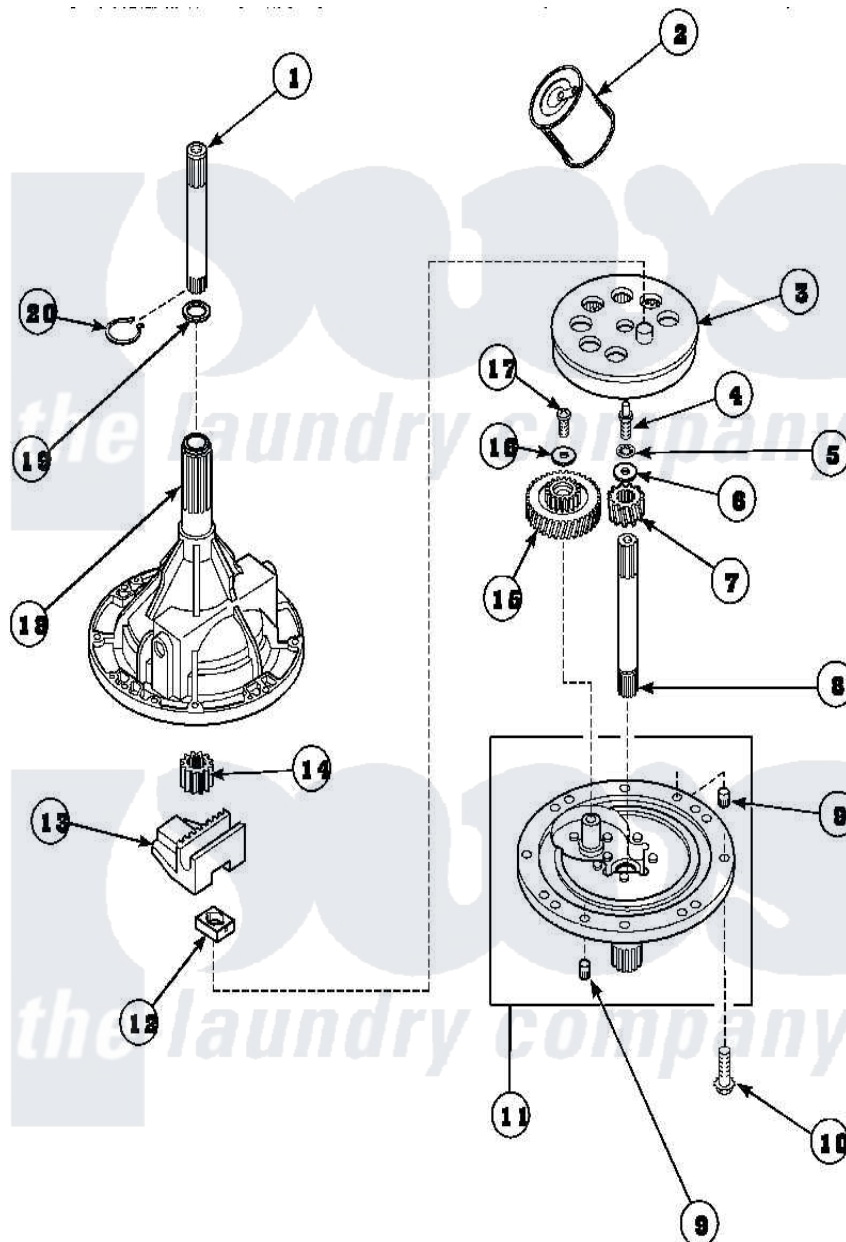

Amana LW6101WB (BOM: PLW6101WB B) 01 - 34526P TRANSMISSION ASSY

Amana Residential Amana LW6101WB (BOM: PLW6101WB B) Washer Parts Parts Diagram 01 - 34526P
TRANSMISSION ASSY

[Click on the part number to view part](#)

Item	Original Part Number	Replaced By	Status	Part Description
1	Y36570			Shaft, Output
2	27243P			Oil, CW Transmission F-
3	26577			Assembly, Gear And Stud
4	27030		Not Available	SCREW, 1/4-20 SPECIAL
5	21456			Lockwasher, 1/4 Intshkp
6	26509	40041501		Washer
7	36562			Pinion, Drive
8	34853			Shaft, Input
9	27172			Pin, Dowel
10	32814		Not Available	SCREW, 1/4-20X7/8 SERRA
11	34854	38290		Assembly, Cover
12	26493			Slide
13	Y31526			Rack
14	27003			Pinion, Agitator
15	29161			Gear, Reduction

16	29260	Not Available	WASHER
17	29273		Screw, 1/4-20 X 3/8
18	33223	Not Available	ASSY, TRANSMISSION CASE
19	35092		Washer, 3628id X 1.00 X .056
20	27197		Ring, Retaining
NI	37577P	Not Available	SEALANT