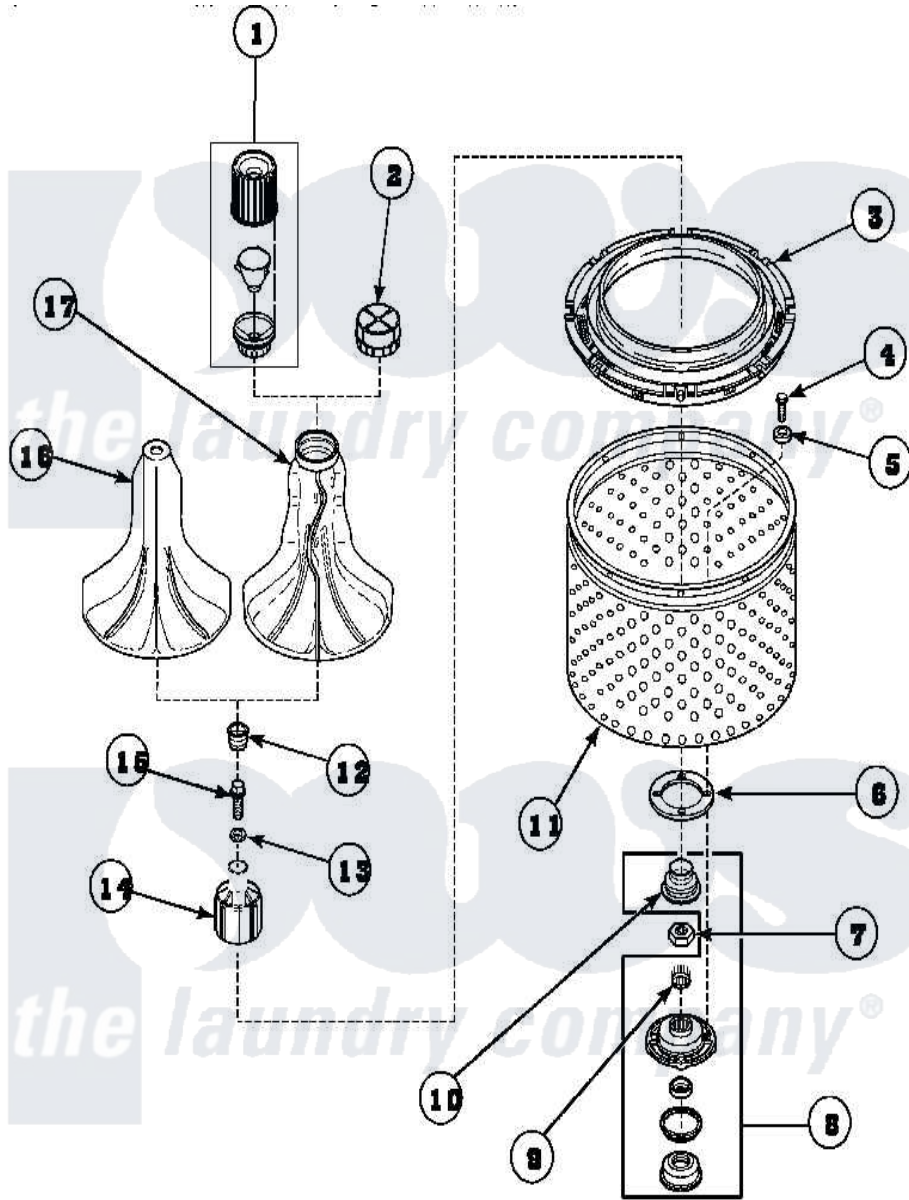

Amana LW6101WB (BOM: PLW6101WB B) 02 - AGITATOR/DRIVE BELL/SEAL KIT/TUB & HUB

Amana Residential Amana LW6101WB (BOM: PLW6101WB B) Washer Parts Parts Diagram 02 - AGITATOR/DRIVE BELL/SEAL KIT/TUB & HUB
 Click on the part number to view part

Item	Original Part Number	Replaced By	Status	Part Description
3	35035			Guard, Clothes
4	27202	W10116787		Screw
5	28094			Gasket
6	27125	39122		Gasket, Washtub
7	Y29220	40016301		Nut, Lock
8	495P3	R9900552		Hub And Seal
9	29728	40008301		Insert, Spline
10	36425	40016101		Seal, Bell Drive
11	34521P			Assembly, Tub
12	36511	40008401		Plug, Bell
13	36472			O-Ring
14	36443P	R9900189		Kit, Drive Bell And Seal
15	34288	40065102		Screw, Shoulder 1/4
16	33513			Agitator, Short-Coin