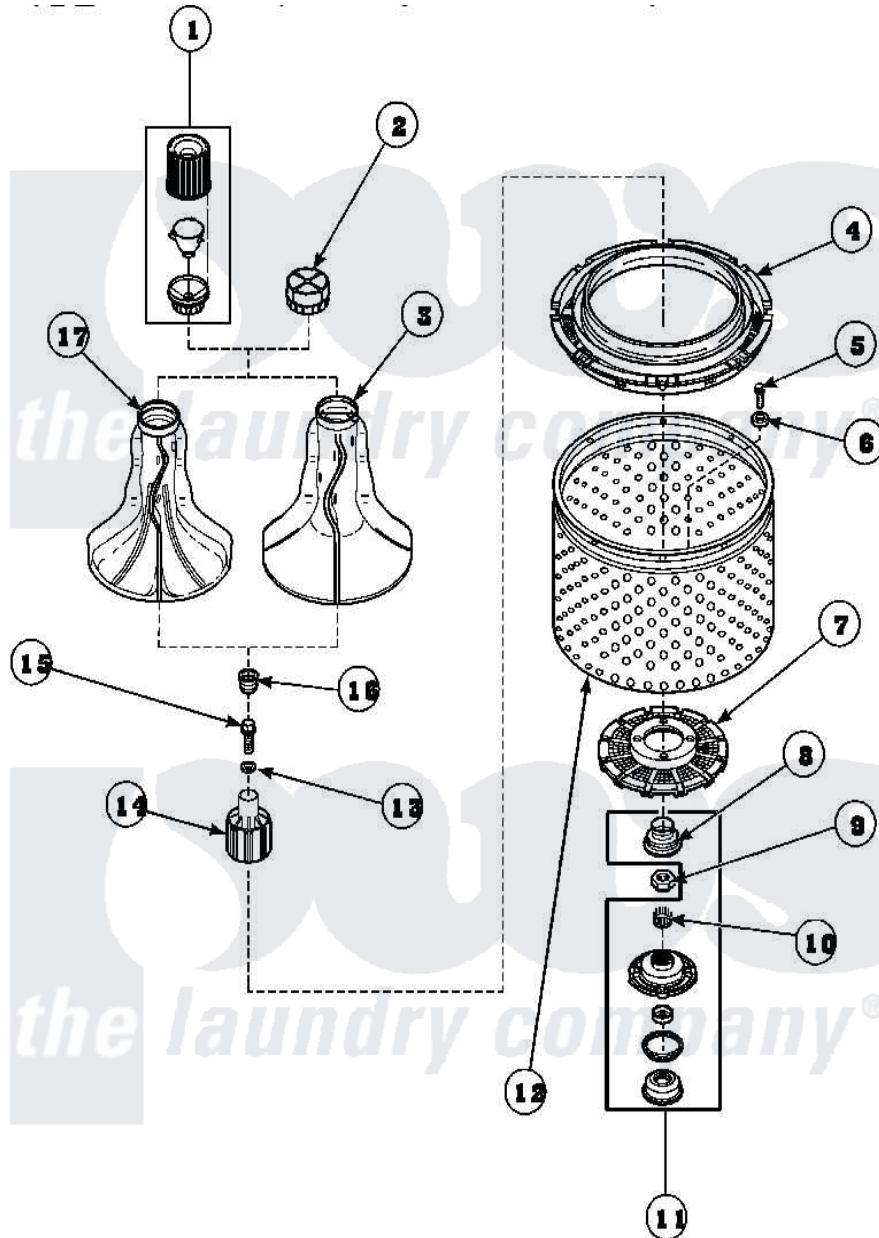

**Amana LW6101WB (BOM: PLW6101WB B) 03 - AGITATOR/DRIVE BELL/SEAL KIT/TUB & HUB**

Amana Residential Amana LW6101WB (BOM: PLW6101WB B) Washer Parts Parts Diagram 03 - AGITATOR/DRIVE BELL/SEAL KIT/TUB & HUB  
 Click on the part number to view part

| Item | Original Part Number  | Replaced By               | Status | Part Description         |
|------|-----------------------|---------------------------|--------|--------------------------|
| 4    | <a href="#">35035</a> |                           |        | Guard, Clothes           |
| 5    | 27202                 | <a href="#">W10116787</a> |        | Screw                    |
| 6    | <a href="#">28094</a> |                           |        | Gasket                   |
| 8    | 36425                 | <a href="#">40016101</a>  |        | Seal, Bell Drive         |
| 9    | Y29220                | <a href="#">40016301</a>  |        | Nut, Lock                |
| 10   | 29728                 | <a href="#">40008301</a>  |        | Insert, Spline           |
| 11   | 495P3                 | <a href="#">R9900552</a>  |        | Hub And Seal             |
| 12   | 33501P                | <a href="#">R9900144</a>  |        | Kit- Wash                |
| 13   | <a href="#">36472</a> |                           |        | O-Ring                   |
| 14   | 36443P                | <a href="#">R9900189</a>  |        | Kit, Drive Bell And Seal |
| 15   | 34288                 | <a href="#">40065102</a>  |        | Screw, Shoulder 1/4      |
| 16   | 36511                 | <a href="#">40008401</a>  |        | Plug, Bell               |