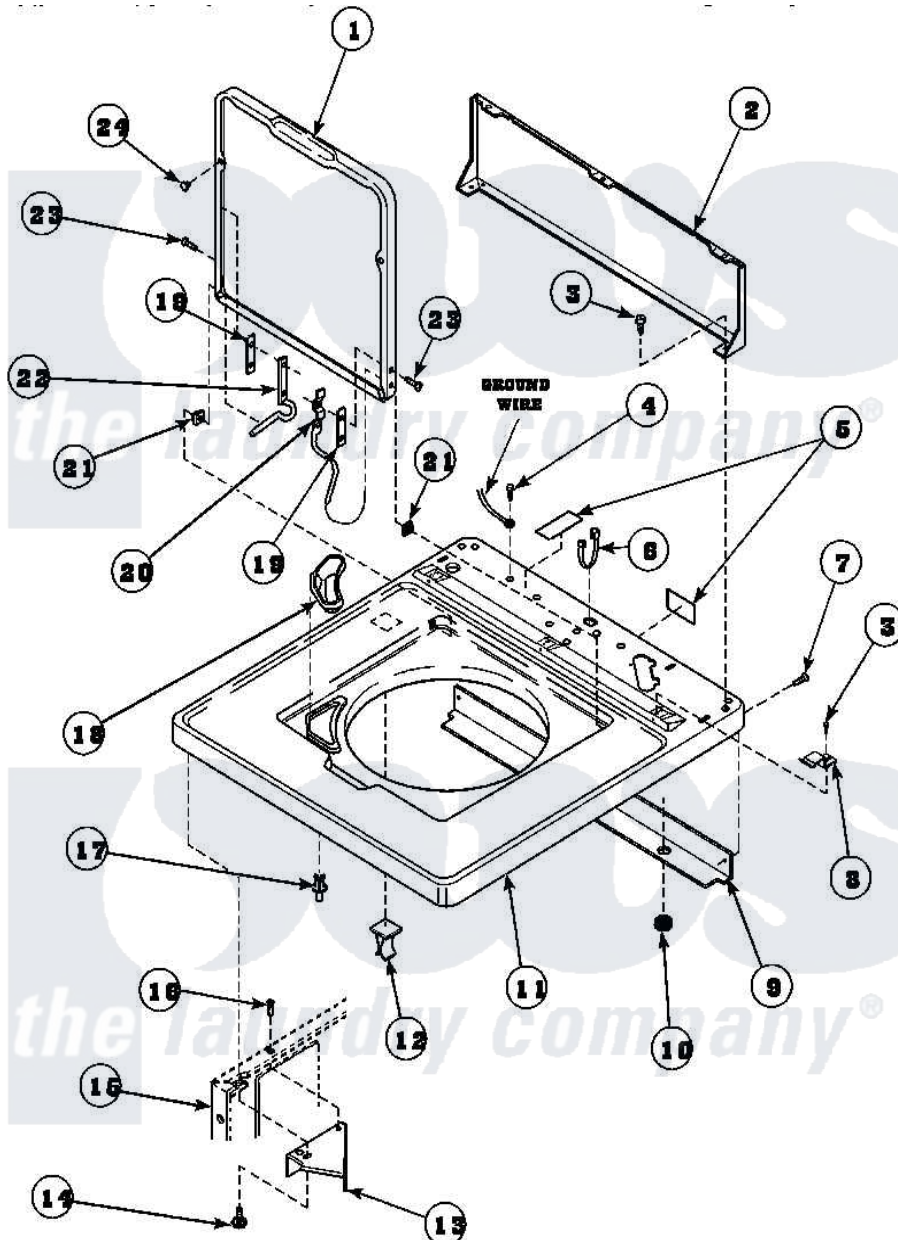

Amana LW6101WB (BOM: PLW6101WB B) 05 - CAB TOP/LOADING DR & CTRL HOOD REAR PAN

Amana Residential Amana LW6101WB (BOM: PLW6101WB B) Washer Parts Parts Diagram 05 - CAB TOP/LOADING DR & CTRL HOOD REAR PAN
 Click on the part number to view part

Item	Original Part Number	Replaced By	Status	Part Description
1	36018P		Not Available	LOADING DOOR MODELS LW9203x
2	34903		Not Available	PANEL, BACK HOOD (USE 37782)
3	23962	W10116760		Screw
4	52909			Screw, 10B-16 X 1/2 HeX
6	21903	211881		Grommet, Cord Part Not Used-Gas Models Only
7	27196	27001200		Screw
8	35887	40063901		Clip, Hold Down
11	34902P		Not Available	TOP
12	36519		Not Available	CLIP
13	36034			Bracket, Director-Module
14	Y31644	27001200		Screw
15	34475P		Not Available	CABINET
16	36035		Not Available	SCREW,8-18X3/8 PHIL FLT

16	30033	Not Available	HD
17	56534		Barrel, Support
19	34338		Gasket, Hinge
20	36437		Hinge, Lid R
21	33446	40008201	Bushing, Hinge
22	36513		Hinge, Left
23	34337	W10119828	Screw, Lid Hinge Mounting
24	21685	40038001	Bumper