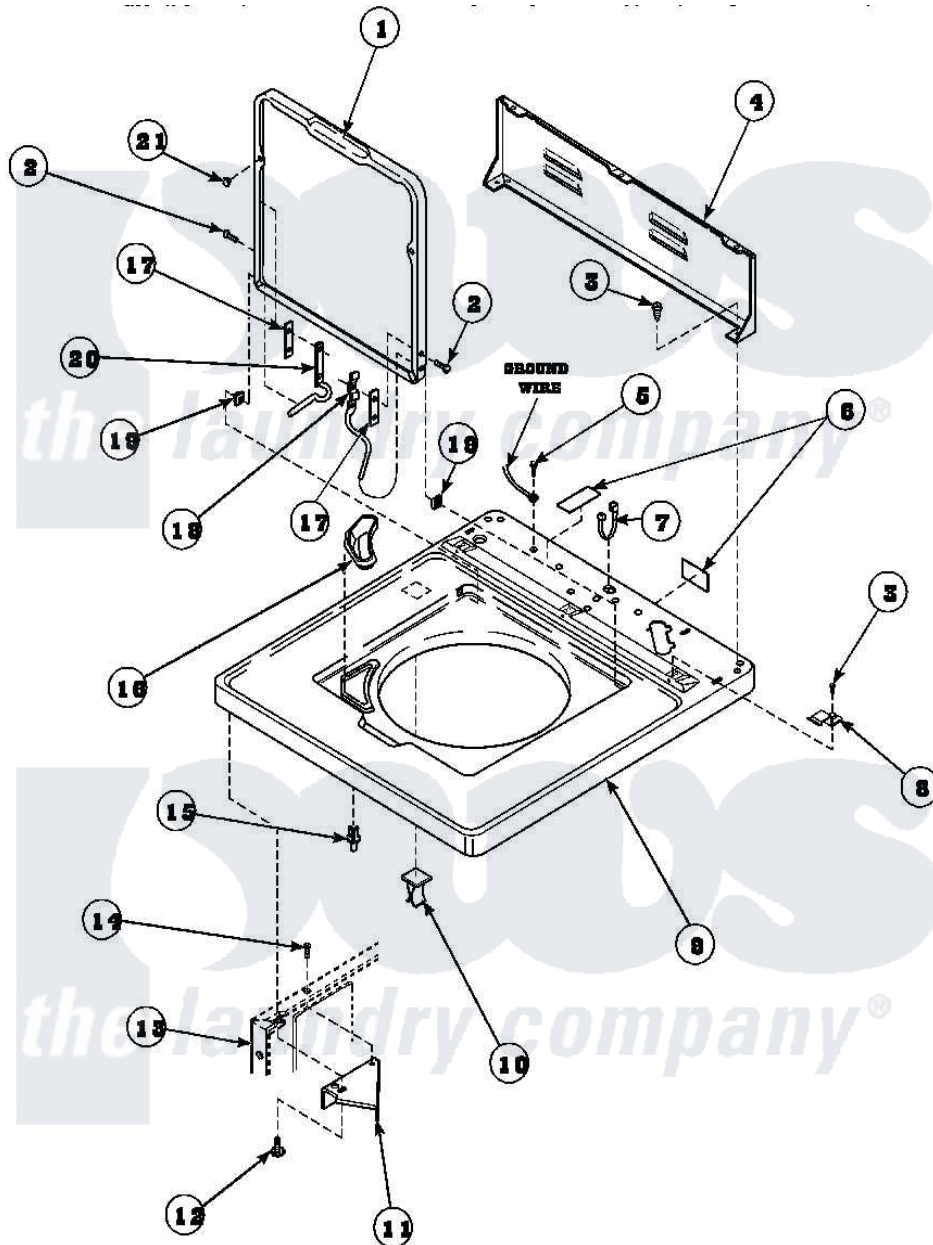

Amana LW6101WB (BOM: PLW6101WB B) 06 - CAB TOP/LOADING DR & CTRL HOOD REAR PAN

Amana Residential Amana LW6101WB (BOM: PLW6101WB B) Washer Parts Parts Diagram 06 - CAB TOP/LOADING DR & CTRL HOOD REAR PAN  
 Click on the part number to view part

Item	Original Part Number	Replaced By	Status	Part Description
1	36018P		Not Available	LOADING DOOR MODELS LW9203x
"	33541P		Not Available	LID
2	34337	<a href="#">W10119828</a>		Screw, Lid Hinge Mounting
3	23962	<a href="#">W10116760</a>		Screw
4	34903		Not Available	PANEL, BACK HOOD (USE 37782)
5	<a href="#">52909</a>			Screw, 10B-16 X 1/2 HeX
6	24903		Not Available	STICKER,DISCONNECT POW
7	21903	<a href="#">211881</a>		Grommet, Cord Part Not Used-Gas Models Only
8	35887	<a href="#">40063901</a>		Clip, Hold Down
9	34902P		Not Available	TOP
10	36519		Not Available	CLIP
11	<a href="#">36034</a>			Bracket, Director-Module

12	Y31644	<a href="#">27001200</a>	Screw
13	34475P		Not Available CABINET
14	36035		Not Available SCREW,8-18X3/8 PHIL FLT HD
15	<a href="#">56534</a>		Barrel, Support
17	<a href="#">34338</a>		Gasket, Hinge
18	<a href="#">36437</a>		Hinge, Lid R
19	33446	<a href="#">40008201</a>	Bushing, Hinge
20	<a href="#">36513</a>		Hinge, Left
21	21685	<a href="#">40038001</a>	Bumper