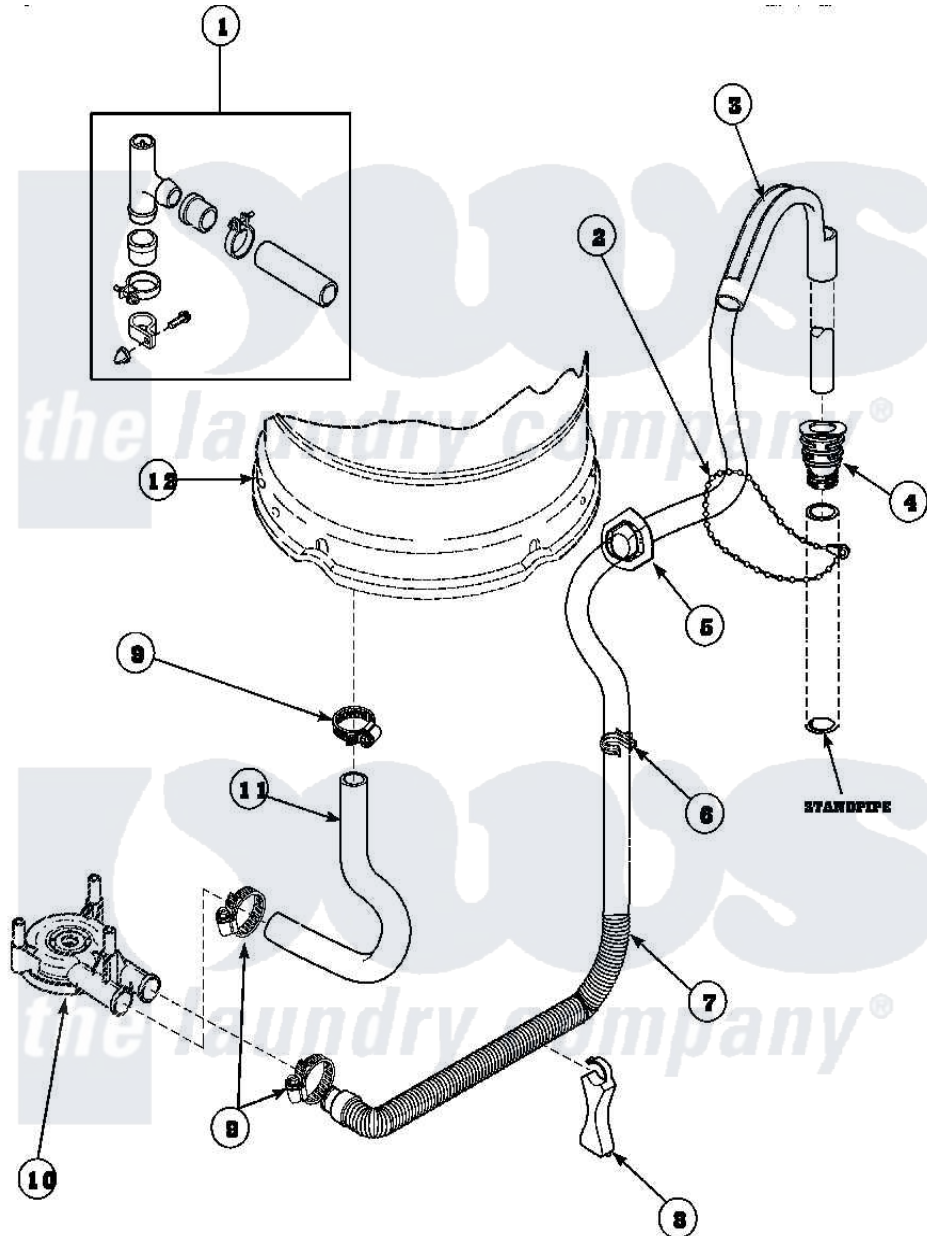

Amana LW6101WB (BOM: PLW6101WB B) 07 - DRAIN HOSE AND SIPHON BREAK

Amana Residential Amana LW6101WB (BOM: PLW6101WB B) Washer Parts Parts Diagram 07 - DRAIN HOSE AND SIPHON BREAK
 Click on the part number to view part

Item	Original Part Number	Replaced By	Status	Part Description
1	562P3	76660		Break-Sphn
2	33489	8539404		Tie-Wire
3	33615	22003814		Retainer, Drain Hose
4	36878	40008101		Adapter, Standpipe
5	32219			Relief, Strain
6	36014			Clip, Retainer-Hose
7	37245	40053901		Hose, Drain
8	36522			Hose Support
"	35487			Support, Hose
9	36802	285655		Clamp, Hose
10	36863P	27001233		Pump
11	35752			Hose, Tub To Pump-Ddp
12	34439P			Outer Tub