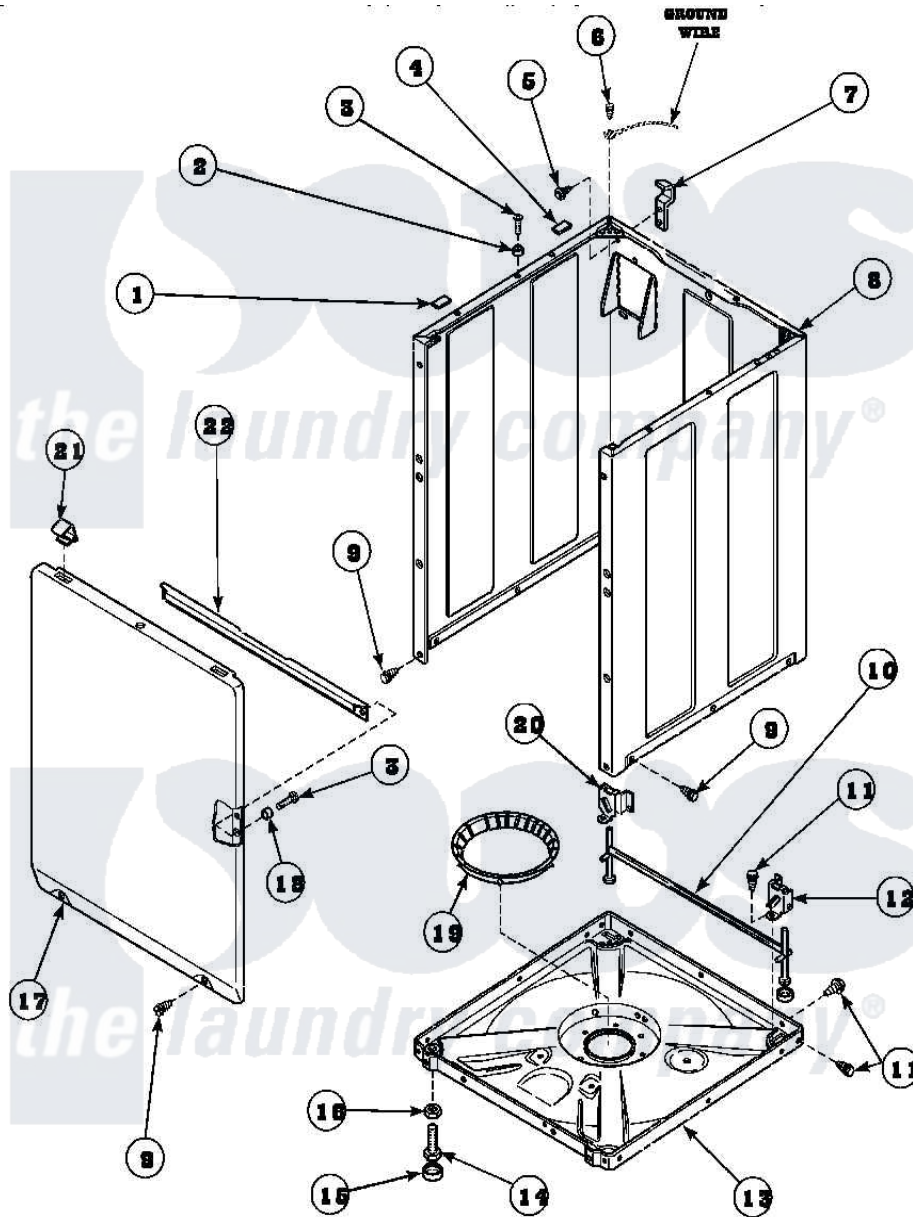

**Amana LW6101WB (BOM: PLW6101WB B) 08 - FRONT PANEL, BASE ASSY AND CABINET ASSY**

Amana Residential Amana LW6101WB (BOM: PLW6101WB B) Washer Parts Parts Diagram 08 - FRONT PANEL, BASE ASSY AND CABINET ASSY  
Click on the part number to view part

Item	Original Part Number	Replaced By	Status	Part Description
1	<a href="#">Y56128</a>			Pad, Bumper
2	56079	<a href="#">505187</a>		Locator, Panel
3	32671	<a href="#">Y014874</a>		Screw, Idler Arm And Sleeve
4	<a href="#">36226</a>			Pad, Bumper .25
5	34499		Not Available	SCREW, No.10B X 1/4 TAP IN HX
6	23962	<a href="#">W10116760</a>		Screw
7	<a href="#">Y27103</a>			Hinge, Hold-Down Lug
8	34475P		Not Available	CABINET
9	27196	<a href="#">27001200</a>		Screw
10	<a href="#">34443</a>			Assembly, Leg And Stabilizer
11	35148		Not Available	SCREW, 1/4-14 X 3/8 HX HD
12	36036		Not Available	BRACKET, SLL-RIGHT
13	<a href="#">36599P</a>			Assembly Nut/ Leg Base
"	<a href="#">34434P</a>			Assembly Nut/Leg Base

14	Y34319	<a href="#">22003428</a>	Leg, Adjustable
15	34318	<a href="#">40016001</a>	Foot, Rubber
16	Y21899	<a href="#">40038101</a>	Nut, Leg
17	34656P	Not Available	NOT GOOD No. SEE NOTE PNL, FRONT
18	<a href="#">28102</a>		Locator, Panel
19	36108	Not Available	SNUBBER PAD & ISOLATOR
20	<a href="#">36037</a>		Bracket, SII-Left
21	<a href="#">35865</a>		Clip, Hold-Down Front Panel
22	Y35097	Not Available	BRACE, FRT PNL