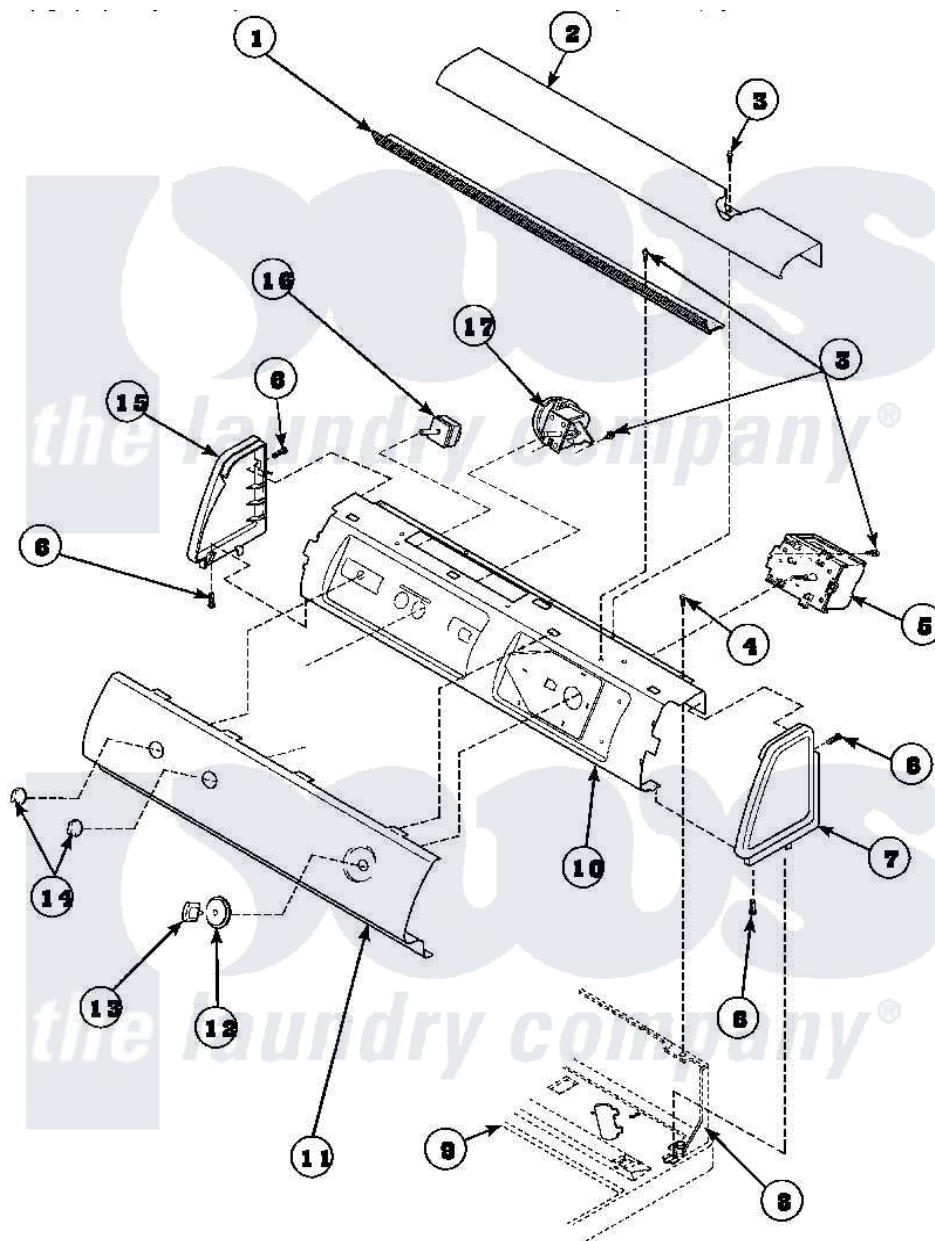

Amana LW6101WB (BOM: PLW6101WB B) 09 - GRAPHIC PANEL, CTRL
MTG PLATE AND CTRLS

Amana Residential Amana LW6101WB (BOM: PLW6101WB B) Washer Parts Parts Diagram 09 - GRAPHIC PANEL,
CTRL MTG PLATE AND CTRLS
Click on the part number to view part

Item	Original Part Number	Replaced By	Status	Part Description
1	Y34826		Not Available	DIFFUSER,LAMP-CLEAR
2	34823		Not Available	COVER, TOP
3	23962	W10116760		Screw
4	34904	489355		Screw, 8 X 1/2
6	501086	90767		Screw, 8A X 3/8 HeX Washer Head Tapping
7	34815		Not Available	PANEL, END R.H. (BLK)
8	34903		Not Available	PANEL, BACK HOOD (USE 37782)
9	34902P		Not Available	TOP
10	34821		Not Available	CONTROL MOUNTING PLATE
15	34816			Panel, End