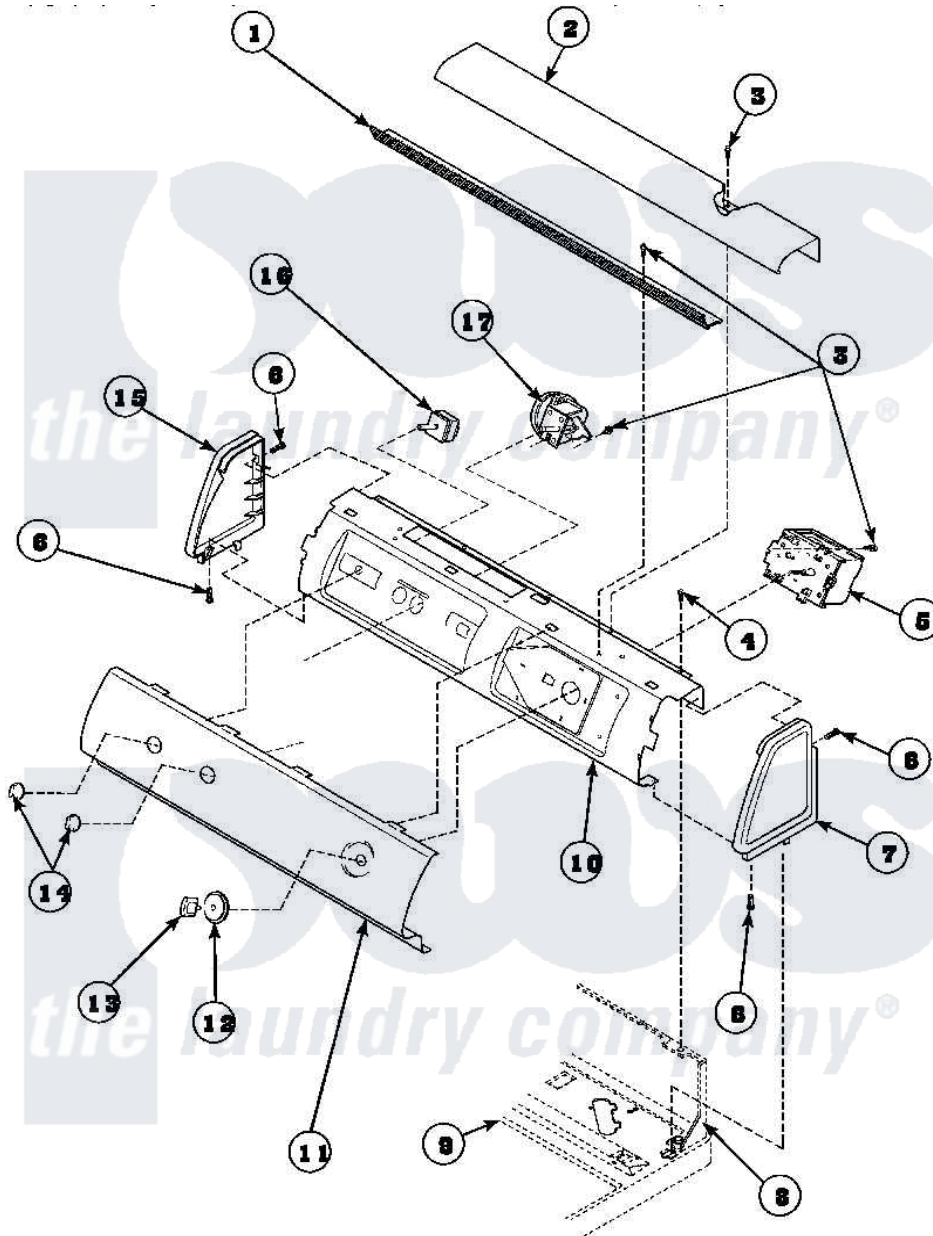

**Amana LW6101WB (BOM: PLW6101WB B) 10 - GRAPHIC PANEL, CTRL  
MTG PLATE AND CTRLS**

Amana Residential Amana LW6101WB (BOM: PLW6101WB B) Washer Parts Parts Diagram 10 - GRAPHIC PANEL, CTRL MTG PLATE AND CTRLS  
Click on the part number to view part

Item	Original Part Number	Replaced By	Status	Part Description
1	Y34826		Not Available	DIFFUSER,LAMP-CLEAR
3	23962	<a href="#">W10116760</a>		Screw
4	34904	<a href="#">489355</a>		Screw, 8 X 1/2
6	501086	<a href="#">90767</a>		Screw, 8A X 3/8 HeX Washer Head Tapping
8	34903		Not Available	PANEL, BACK HOOD (USE 37782)
9	34902P		Not Available	TOP
10	34821		Not Available	CONTROL MOUNTING PLATE
11	37681W		Not Available	PANEL, GRAPHICS (WHITE)