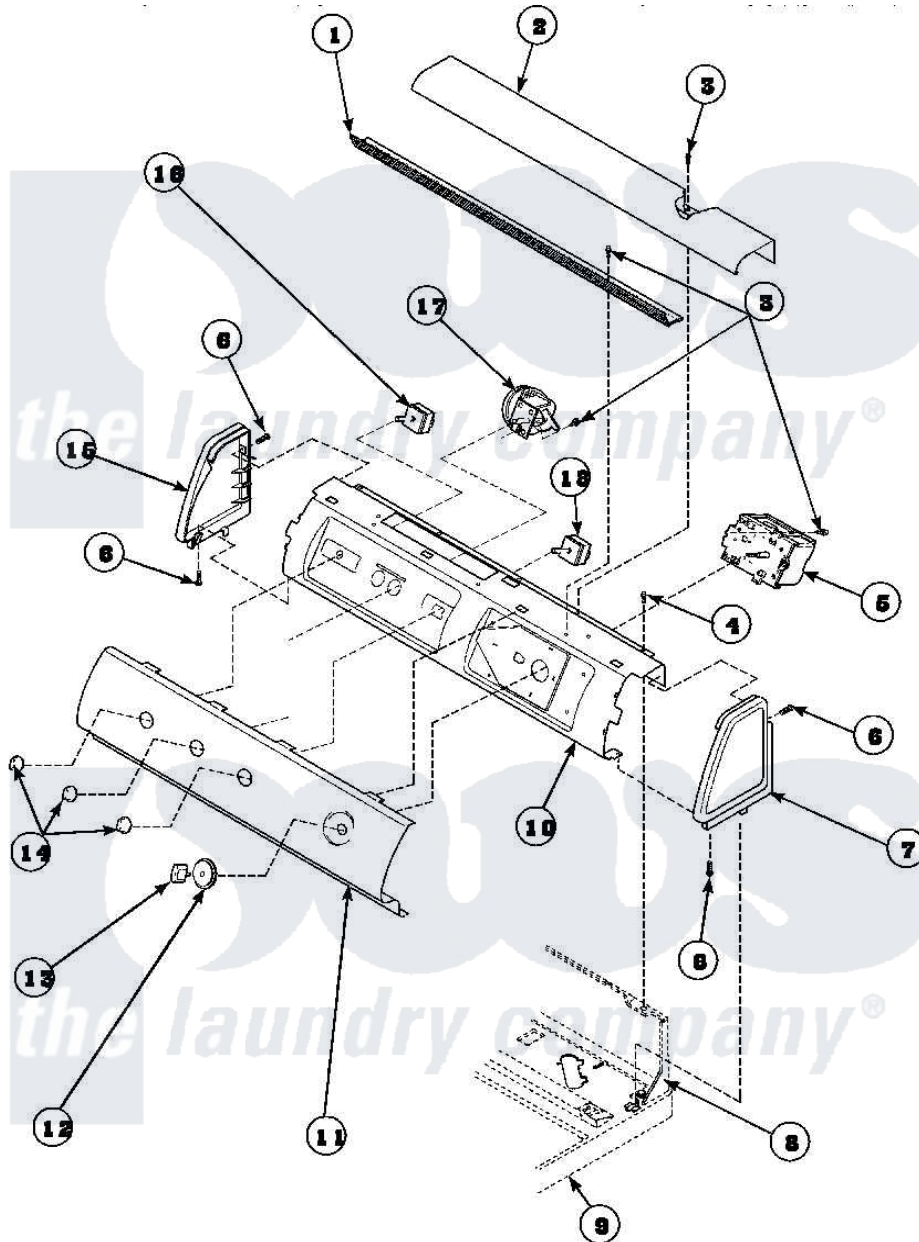

**Amana LW6101WB (BOM: PLW6101WB B) 11 - GRAPHIC PANEL, CTRL
MTG PLATE AND CTRLS**

Amana Residential Amana LW6101WB (BOM: PLW6101WB B) Washer Parts Parts Diagram 11 - GRAPHIC PANEL, CTRL MTG PLATE AND CTRLS
Click on the part number to view part

Item	Original Part Number	Replaced By	Status	Part Description
1	Y34826		Not Available	DIFFUSER,LAMP-CLEAR
3	23962	W10116760		Screw
4	34904	489355		Screw, 8 X 1/2
6	501086	90767		Screw, 8A X 3/8 HeX Washer Head Tapping
8	34903		Not Available	PANEL, BACK HOOD (USE 37782)
9	34902P		Not Available	TOP
10	34821		Not Available	CONTROL MOUNTING PLATE