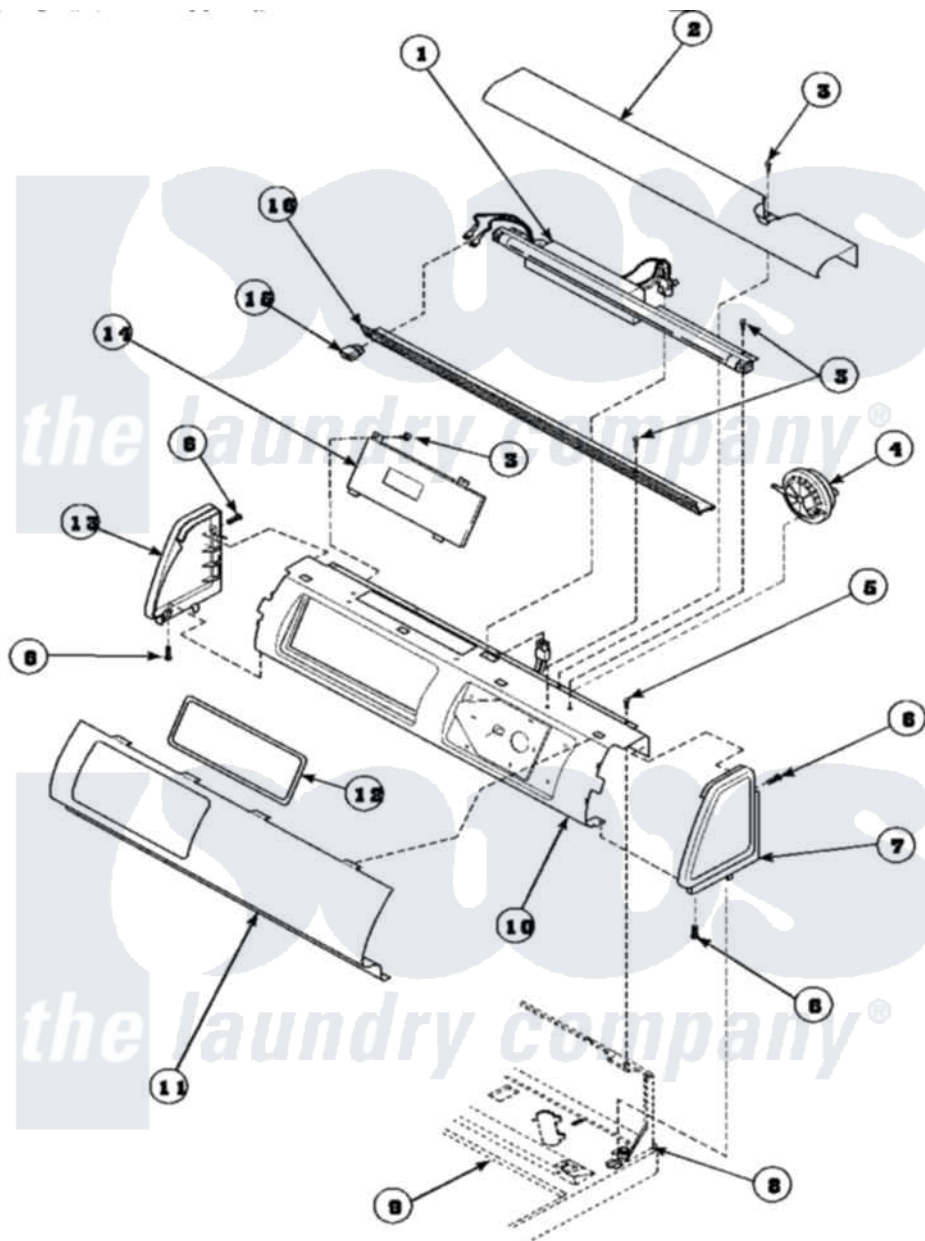

**Amana LW6101WB (BOM: PLW6101WB B) 12 - GRAPHIC PANEL, CTRL  
MTG PLATE AND CTRLS**

Amana Residential Amana LW6101WB (BOM: PLW6101WB B) Washer Parts Parts Diagram 12 - GRAPHIC PANEL, CTRL MTG PLATE AND CTRLS  
Click on the part number to view part

Item	Original Part Number	Replaced By	Status	Part Description
3	23962	<a href="#">W10116760</a>		Screw
5	34904	<a href="#">489355</a>		Screw, 8 X 1/2
6	501086	<a href="#">90767</a>		Screw, 8A X 3/8 HeX Washer Head Tapping
8	34903		Not Available	PANEL, BACK HOOD (USE 37782)
9	34902P		Not Available	TOP
14	36744WP	<a href="#">R9900570</a>		Control BR