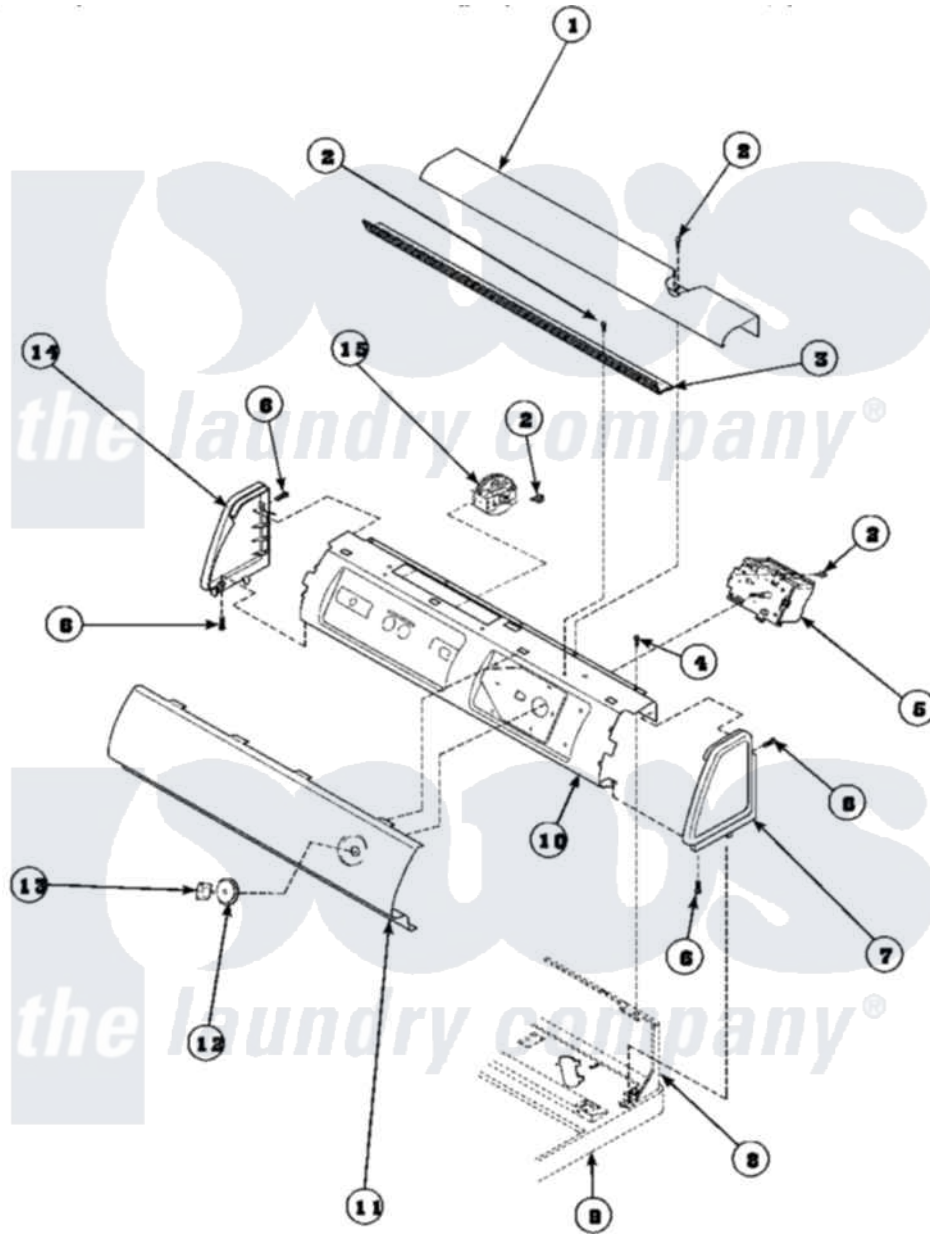

**Amana LW6101WB (BOM: PLW6101WB B) 13 - GRAPHIC PANEL, CTRL
MTG PLATE AND CTRLS**

Amana [Residential Amana LW6101WB \(BOM: PLW6101WB B\) Washer Parts](#) Parts Diagram 13 - GRAPHIC PANEL, CTRL MTG PLATE AND CTRLS
Click on the part number to view part

Item	Original Part Number	Replaced By	Status	Part Description
1	34824W		Not Available	COVER, TOP (COMPUTOR)
"	34823		Not Available	COVER, TOP
2	23962	W10116760		Screw
3	Y34826		Not Available	DIFFUSER,LAMP-CLEAR
4	34904	489355		Screw, 8 X 1/2
5	31238			Timer, 2 Cycle
6	501086	90767		Screw, 8A X 3/8 HeX Washer Head Tapping
7	34815		Not Available	PANEL, END R.H. (BLK)
8	34903		Not Available	PANEL, BACK HOOD (USE 37782)
9	34902P		Not Available	TOP
10	34821		Not Available	CONTROL MOUNTING PLATE
11	36628		Not Available	PANEL, GRAPHICS
"	37636W		Not Available	PANEL, GRAPHICS

12	33817	Not Available	ASSY, TIMER SKIRT-BLACK
"	37773W	Not Available	SKIRT, TIMER KNOB
13	33897		Knob, Timer-Washer-Blac
14	34816		Panel, End
15	35012		Switch, Pressure-Fixed