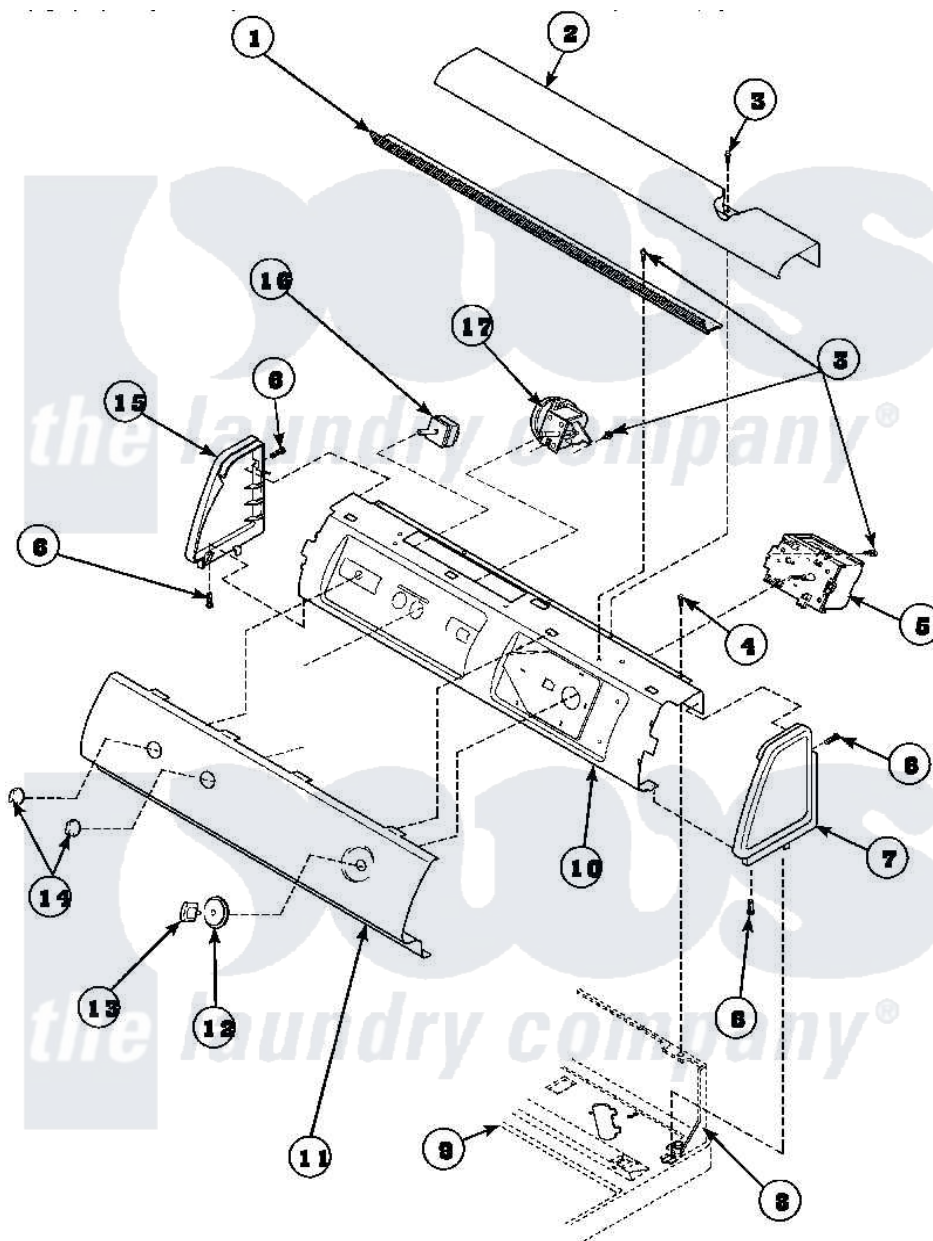

Amana LW6101WB (BOM: PLW6101WB B) 14 - GRAPHIC PANEL, CTRL
MTG PLATE AND CTRLS

Amana Residential Amana LW6101WB (BOM: PLW6101WB B) Washer Parts Parts Diagram 14 - GRAPHIC PANEL, CTRL MTG PLATE AND CTRLS
Click on the part number to view part

Item	Original Part Number	Replaced By	Status	Part Description
1	Y34826		Not Available	DIFFUSER,LAMP-CLEAR
3	23962	W10116760		Screw
5	34904	489355		Screw, 8 X 1/2
6	501086	90767		Screw, 8A X 3/8 HeX Washer Head Tapping
8	34903		Not Available	PANEL, BACK HOOD (USE 37782)
9	34902P		Not Available	TOP
11	34821		Not Available	CONTROL MOUNTING PLATE