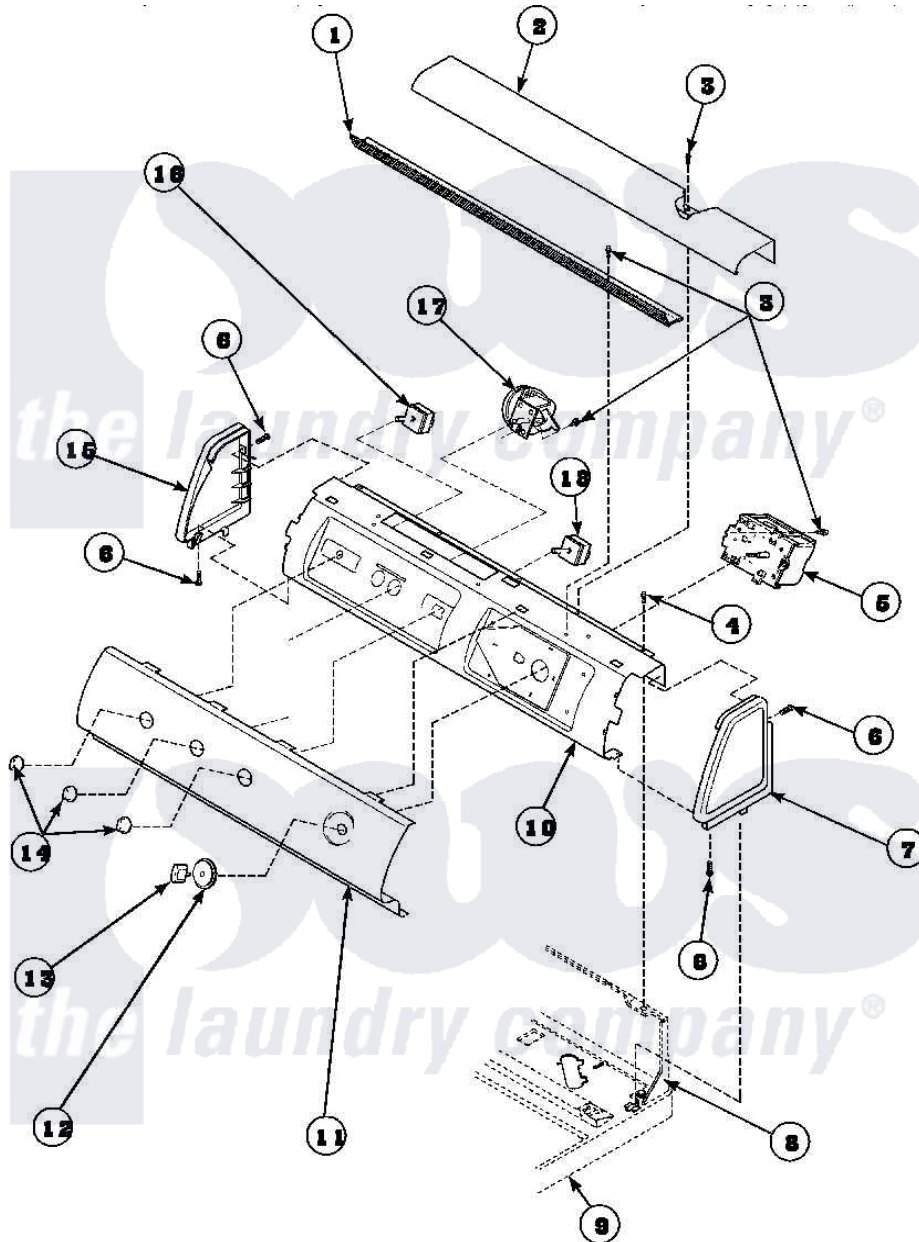

**Amana LW6101WB (BOM: PLW6101WB B) 15 - GRAPHIC PANEL, CTRL
MTG PLATE AND CTRLS**

Amana Residential Amana LW6101WB (BOM: PLW6101WB B) Washer Parts Parts Diagram 15 - GRAPHIC PANEL, CTRL MTG PLATE AND CTRLS
Click on the part number to view part

Item	Original Part Number	Replaced By	Status	Part Description
1	Y34826		Not Available	DIFFUSER,LAMP-CLEAR
2	34823		Not Available	COVER, TOP
3	23962	W10116760		Screw
4	34904	489355		Screw, 8 X 1/2
6	501086	90767		Screw, 8A X 3/8 HeX Washer Head Tapping
7	34815		Not Available	PANEL, END R.H. (BLK)
8	34903		Not Available	PANEL, BACK HOOD (USE 37782)
9	34902P		Not Available	TOP
10	34821		Not Available	CONTROL MOUNTING PLATE
15	34816			Panel, End