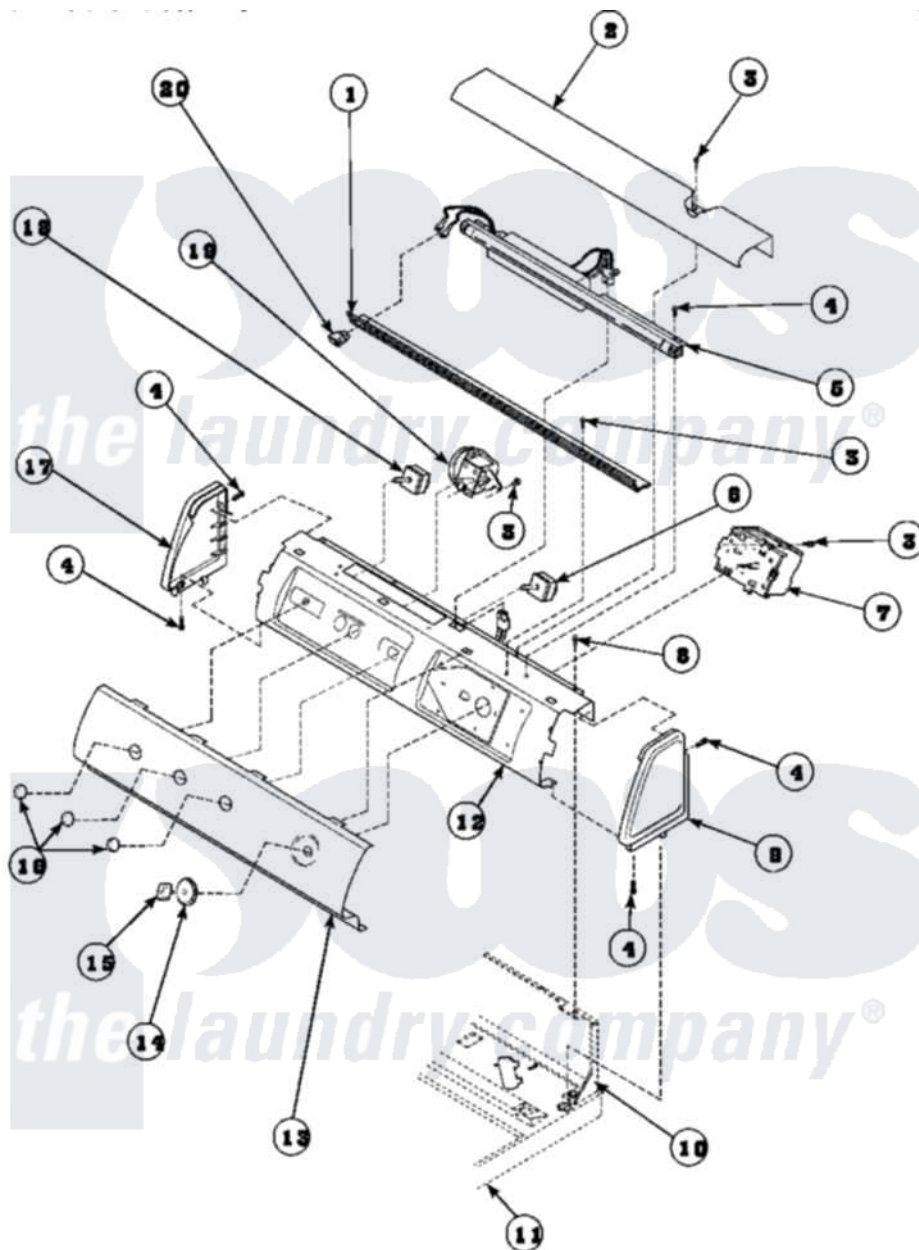

Amana LW6101WB (BOM: PLW6101WB B) 16 - GRAPHIC PANEL, CTRL
MTG PLATE AND CTRLS

Amana Residential Amana LW6101WB (BOM: PLW6101WB B) Washer Parts Parts Diagram 16 - GRAPHIC PANEL, CTRL MTG PLATE AND CTRLS
Click on the part number to view part

Item	Original Part Number	Replaced By	Status	Part Description
3	23962	W10116760		Screw
4	501086	90767		Screw, 8A X 3/8 HeX Washer Head Tapping
8	34904	489355		Screw, 8 X 1/2
10	34903		Not Available	PANEL, BACK HOOD (USE 37782)
11	34902P		Not Available	TOP
12	34821		Not Available	CONTROL MOUNTING PLATE