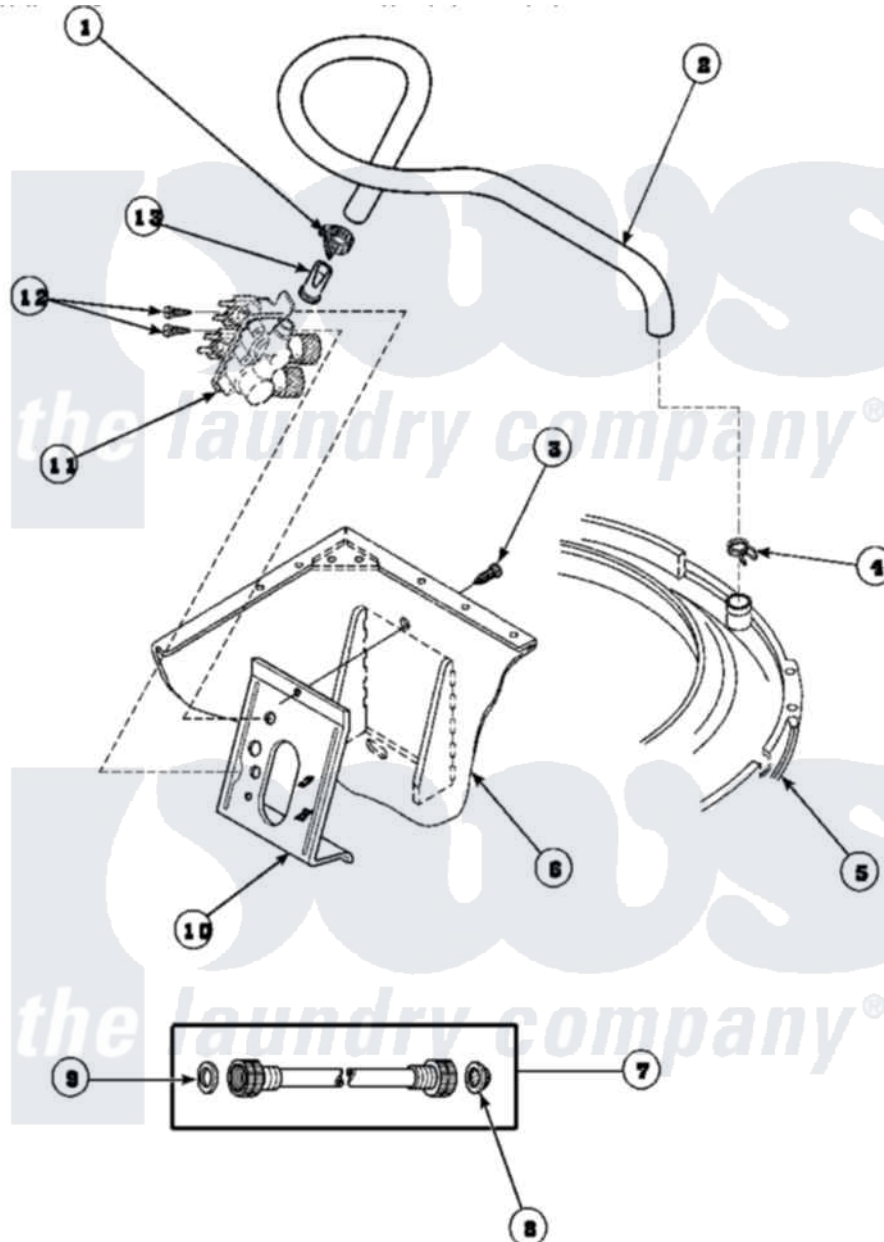

Amana LW6101WB (BOM: PLW6101WB B) 17 - INLET/FILL HOSE & MIXING VLV MTG BRKT

Amana Residential Amana LW6101WB (BOM: PLW6101WB B) Washer Parts Parts Diagram 17 - INLET/FILL HOSE & MIXING VLV MTG BRKT
 Click on the part number to view part

Item	Original Part Number	Replaced By	Status	Part Description
1	36801	596669		Clamp, Manifold
2	35874	38155		Hose, Mix Valve To TU
3	33562	27001200		Screw
4	29210			Hose Clamp
5	36025P			Assembly, Tub Coverand Gasket
6	34475P		Not Available	CABINET
7	20618	21001467		Hose- 10'
"	20617		Not Available	HOSE, INLET (8 FT)
"	28330P	202860		Inlet Hose Assembly
8	28605	22002960		Strainer, Washer Inlet
9	20290	Y013783		Washer, Inlet Hose
10	34972	39407		Bracket, Valve
11	34963	34963P		Valve Mixing Package
12	23962	W10116760		Screw