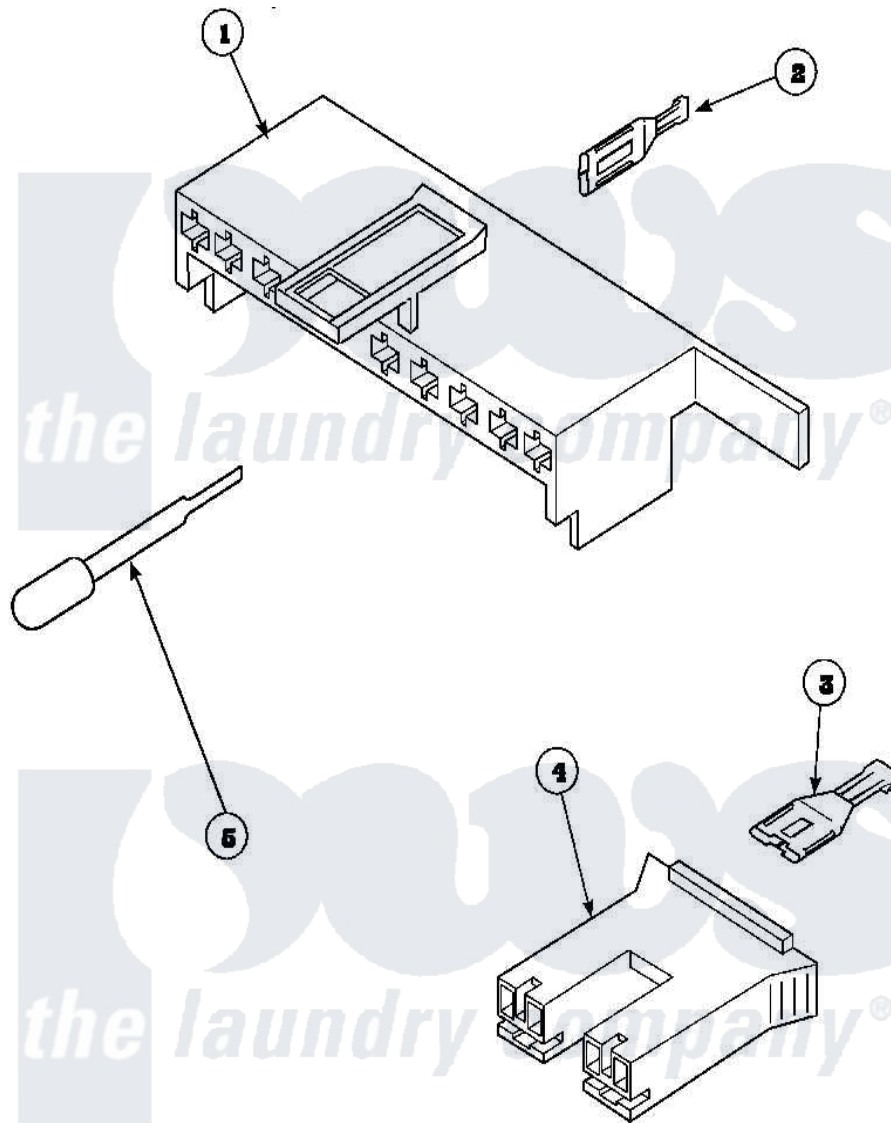

Amana LW6101WB (BOM: PLW6101WB B) 19 - MIXING VALVE & MOTOR
CONN BLOCKS, TERM

Amana Residential Amana LW6101WB (BOM: PLW6101WB B) Washer Parts Parts Diagram 19 - MIXING VALVE & MOTOR CONN BLOCKS, TERM
Click on the part number to view part

Item	Original Part Number	Replaced By	Status	Part Description
1	34677			10 Circuit Plug
2	Y00188			Molex Terminal
4	34676			Plug
"	34675		Not Available	PLUG
5	283P4			Terminal Extractor Tool