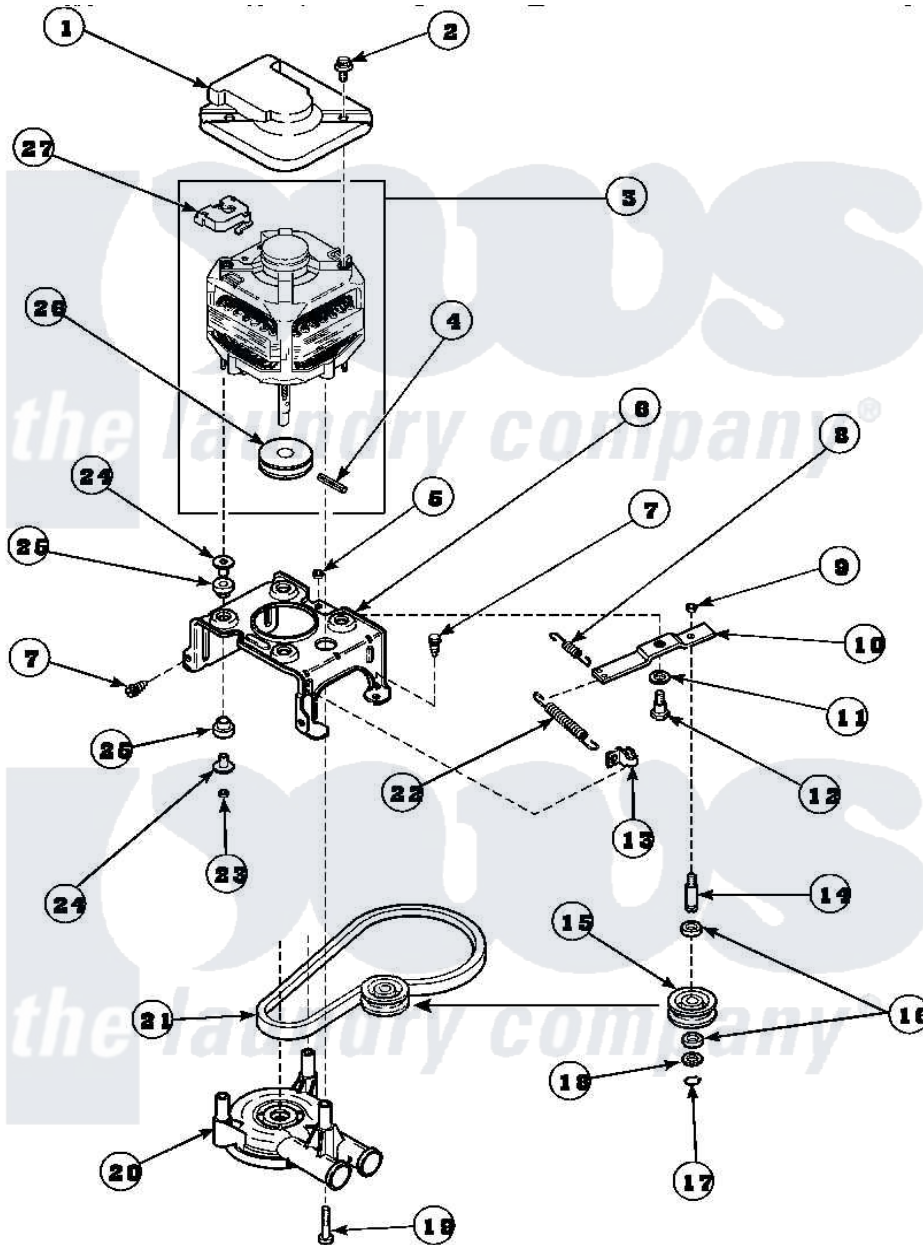

Amana LW6101WB (BOM: PLW6101WB B) 20 - MOTOR, MTG BRKT, BELT, PUMP & IDLER ASSY

Amana Residential Amana LW6101WB (BOM: PLW6101WB B) Washer Parts Parts Diagram 20 - MOTOR, MTG BRKT, BELT, PUMP & IDLER ASSY
Click on the part number to view part

Item	Original Part Number	Replaced By	Status	Part Description
1	34754	40112301		Shield, Motor
2	36639	4312464		Screw
4	23750			Pin, Roll
5	52566	27001225		Nut, Jam Mid Lock 1/4-20
6	37415	37415P		Kit, Motor Brkt
"	34890		Not Available	BRACKET, MOTOR MOUNT
"	37415P			Kit, Motor Brkt
7	Y31645	27001200		Screw
8	30620		Not Available	SPRING, IDLER LEVER HEL
9	28803	2221070		Clamp, Nylon
10	37443	40041002		Lever, Idler
"	31054	40041002		Lever, Idler
11	81392	40054701		Washer
12	27229	40038901		Screw, 1/4-20
13	28849			Clip, Spring

14	28802		Shaft, Idler
15	28800	Not Available	WHEEL, IDLER
16	Y29443		Washer, Felt
17	23748		Ring, Retaining
18	52549		Washer, 501 ID X3/4 Odx
19	Y34565	40063701	Screw, 10-16 x 1.75
20	36863P	27001233	Pump
21	28808		Belt, Agitate And Spin
22	37366		Spring, Idler
"	37606		Spring, Idler Lever
23	35423	3400029	Nut, Adapter Plate
24	34791		Post, Mount-Motor
25	34788		Mount, Motor
26	27171	Not Available	PULLEY, MOTOR
27	35632	Not Available	SWITCH, MOTOR