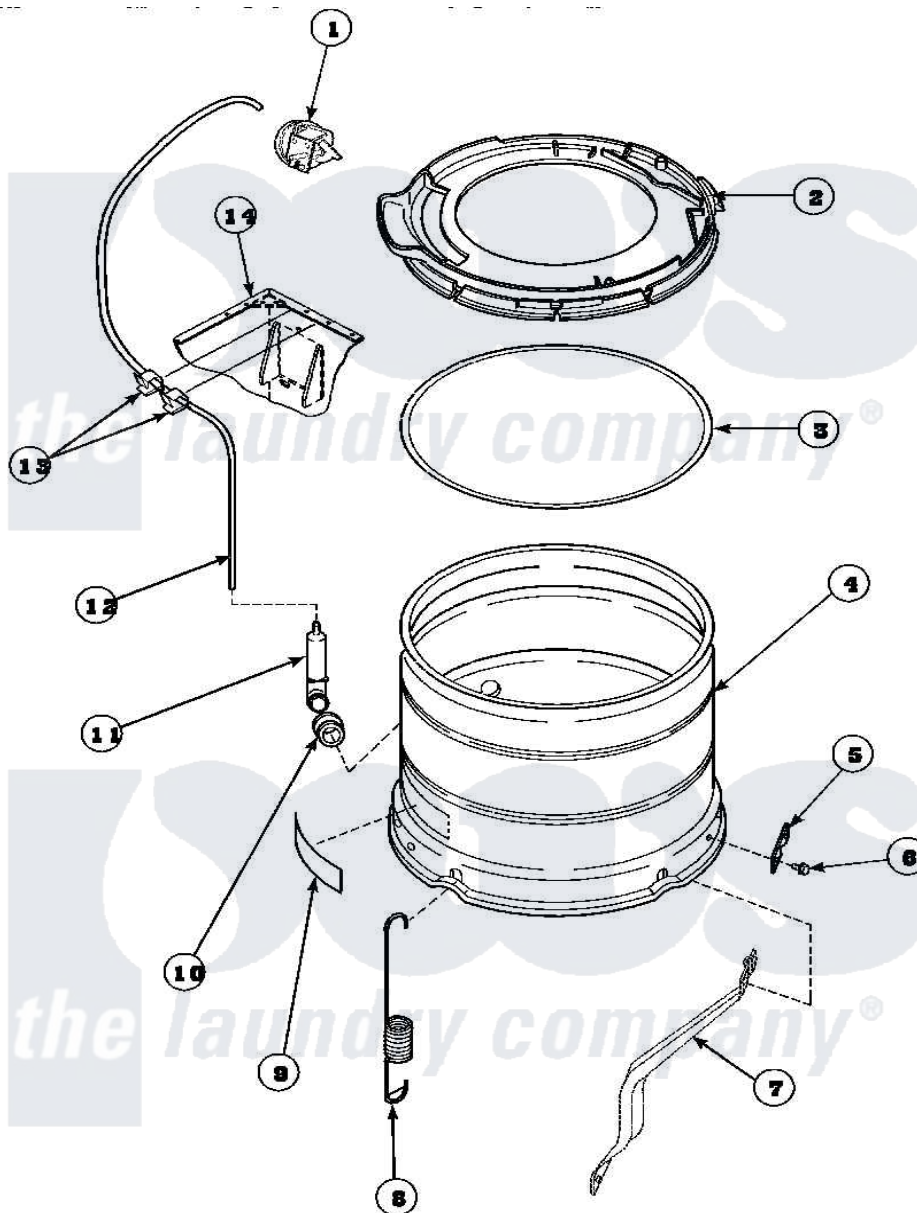

# Amana LW6101WB (BOM: PLW6101WB B) 21 - OUTER TUB, COVER AND PRESSURE HOSE

Amana Residential Amana LW6101WB (BOM: PLW6101WB B) Washer Parts Parts Diagram 21 - OUTER TUB, COVER AND PRESSURE HOSE

[Click on the part number to view part](#)

Item	Original Part Number	Replaced By	Status	Part Description
1	<a href="#">35012</a>			Switch, Pressure-Fixed
2	<a href="#">36025P</a>			Assembly, Tub Cover and Gasket
3	<a href="#">32857</a>			Gasket, Tub Cover Small
4	<a href="#">34439P</a>			Outer Tub
5	<a href="#">27926</a>			Plate, Leg .063
6	35369	<a href="#">40128701</a>		Screw, 5/16-18 X .50
7	<a href="#">34792</a>			Leg, Support
8	35947		Not Available	SPRING, TUB -SHORT
9	500049		Not Available	STICKER
10	29175	<a href="#">40037801</a>		Grommet
11	30907	<a href="#">40008501</a>		Assembly, Pressure Bulb
12	29213	<a href="#">39125</a>		Tubing 31
13	<a href="#">21036</a>			Clip, Cable
14	34475P		Not Available	CABINET