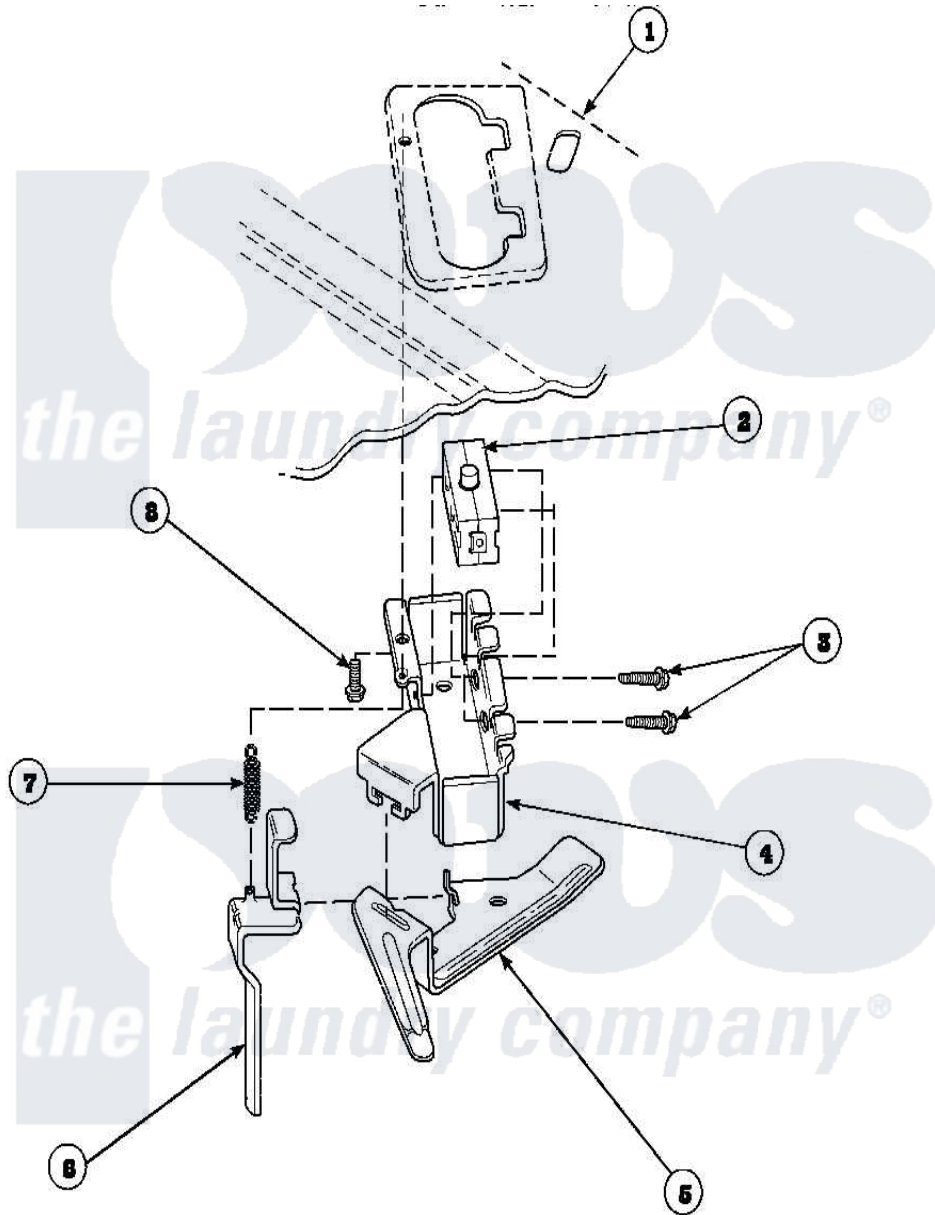

Amana LW6101WB (BOM: PLW6101WB B) 22 - OUT-OF-BALANCE SWITCH

Amana Residential Amana LW6101WB (BOM: PLW6101WB B) Washer Parts Parts Diagram 22 - OUT-OF-BALANCE SWITCH

[Click on the part number to view part](#)

Item	Original Part Number	Replaced By	Status	Part Description
1	34902P		Not Available	TOP
2	33445	27001095		Switch, Lid
3	36510			Screw
4	36497P			Kit, Switch Holder
5	33441			Arm, Actuator
6	33442			Lever, Unbalanced Load
7	33443			Spring
8	23962	W10116760		Screw