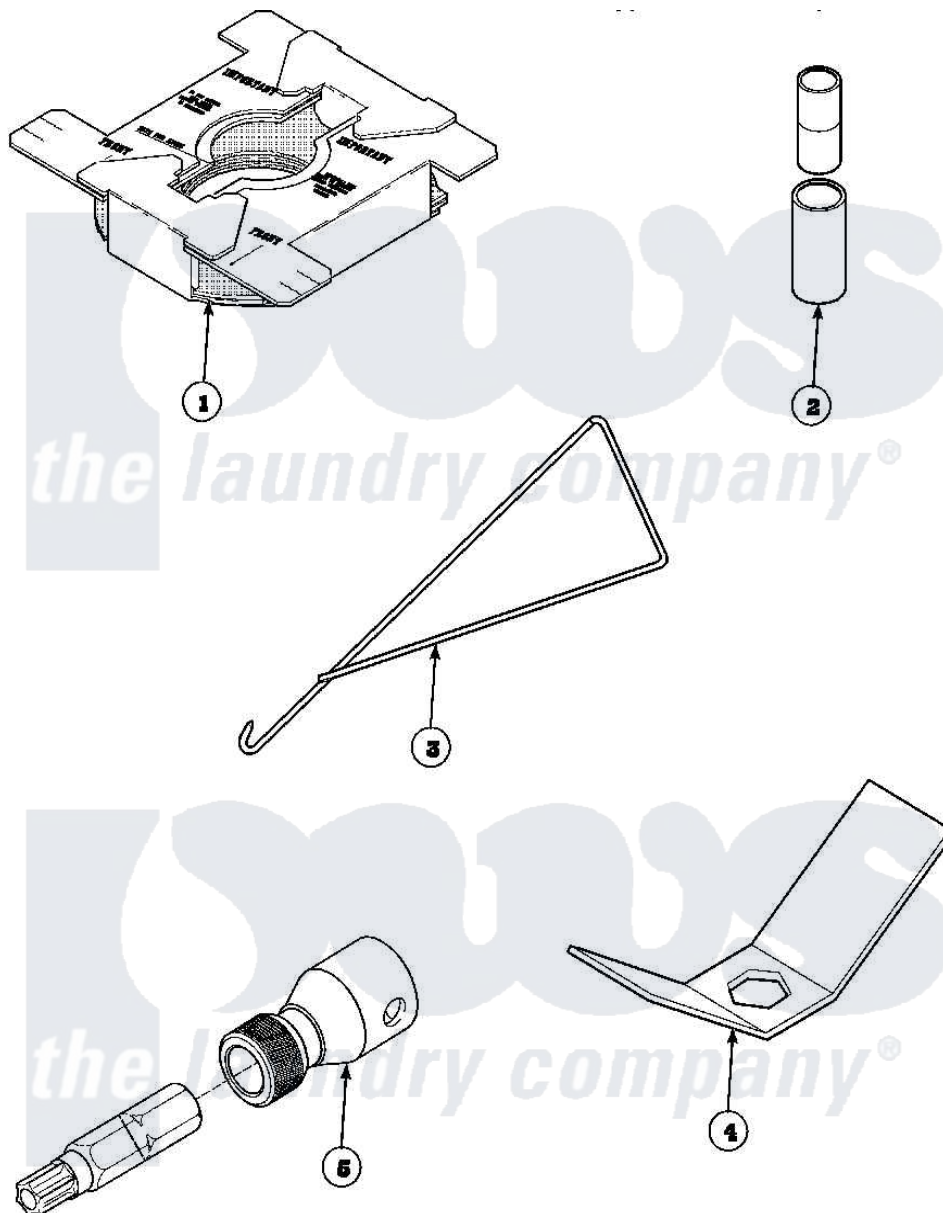

Amana LW6101WB (BOM: PLW6101WB B) 25 - SPECIAL TOOLS

Amana Residential Amana LW6101WB (BOM: PLW6101WB B) Washer Parts Parts Diagram 25 - SPECIAL TOOLS

[Click on the part number to view part](#)

Item	Original Part Number	Replaced By	Status	Part Description
1	36926		Not Available	BRACE, SHIPPING
2	242P4			Installer, Spring
3	289P4	321P4		Hook, Spring
4	237P4	306P4		Hex Wrench
5	282P4			T25 Tamper Resistant Bit
"	24161			Torx Bit Holder
NI	555P3	725P3		Kit