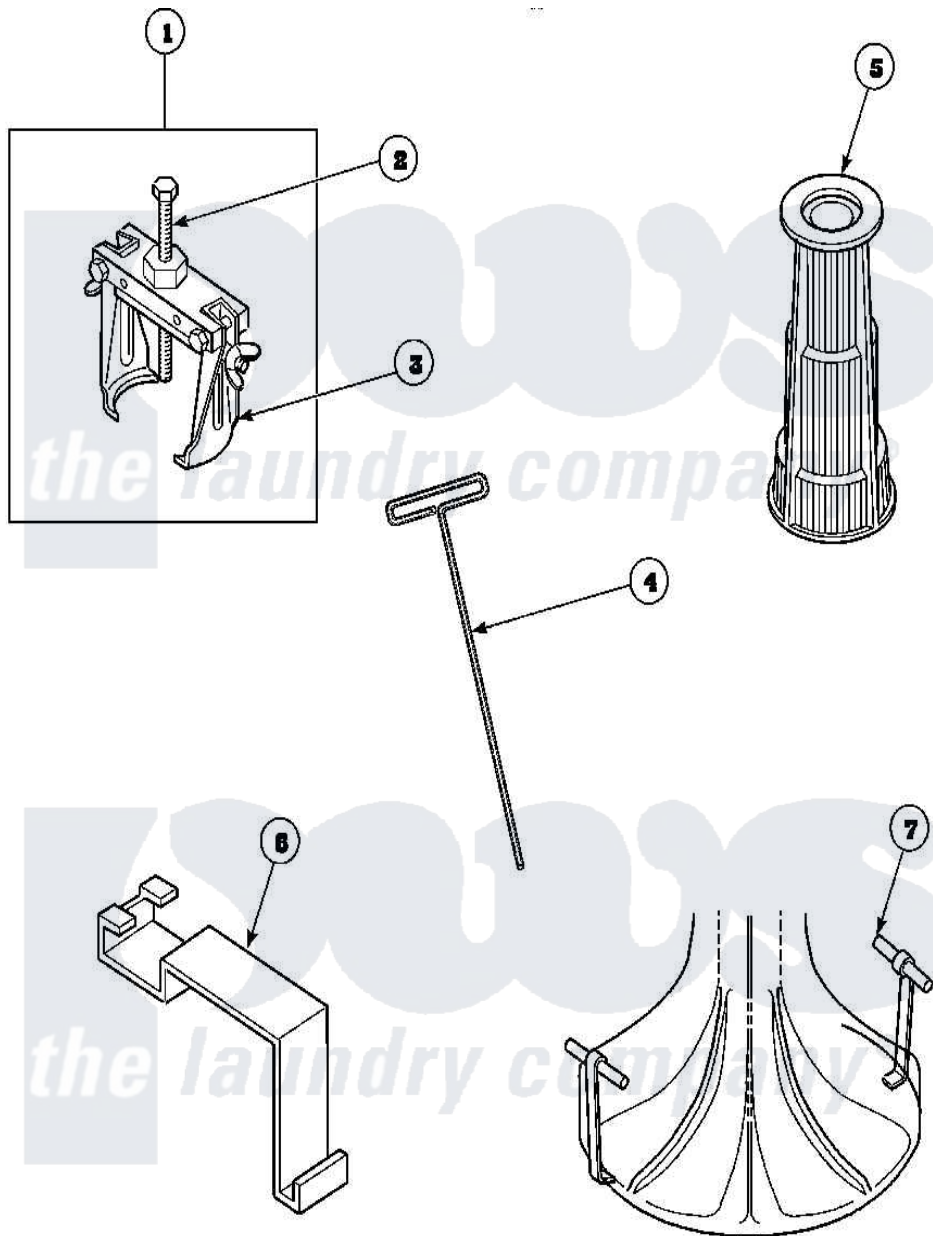

Amana LW6101WB (BOM: PLW6101WB B) 26 - SPECIAL TOOLS

Amana Residential Amana LW6101WB (BOM: PLW6101WB B) Washer Parts Parts Diagram 26 - SPECIAL

TOOLS

[Click on the part number to view part](#)

Item	Original Part Number	Replaced By	Status	Part Description
1	294P4			Bell Tool
2	294P4B			Drive Bell Bolt
3	294P4A			Jaw, Drive Bell Tool
4	291P4		Not Available	WRENCH, T - ALLEN
5	293P4			Seal Tool
6	254P4P			Agitator Hooks
7	273P4			Tub Cover Gasket Tool
NI	555P3	725P3		Kit