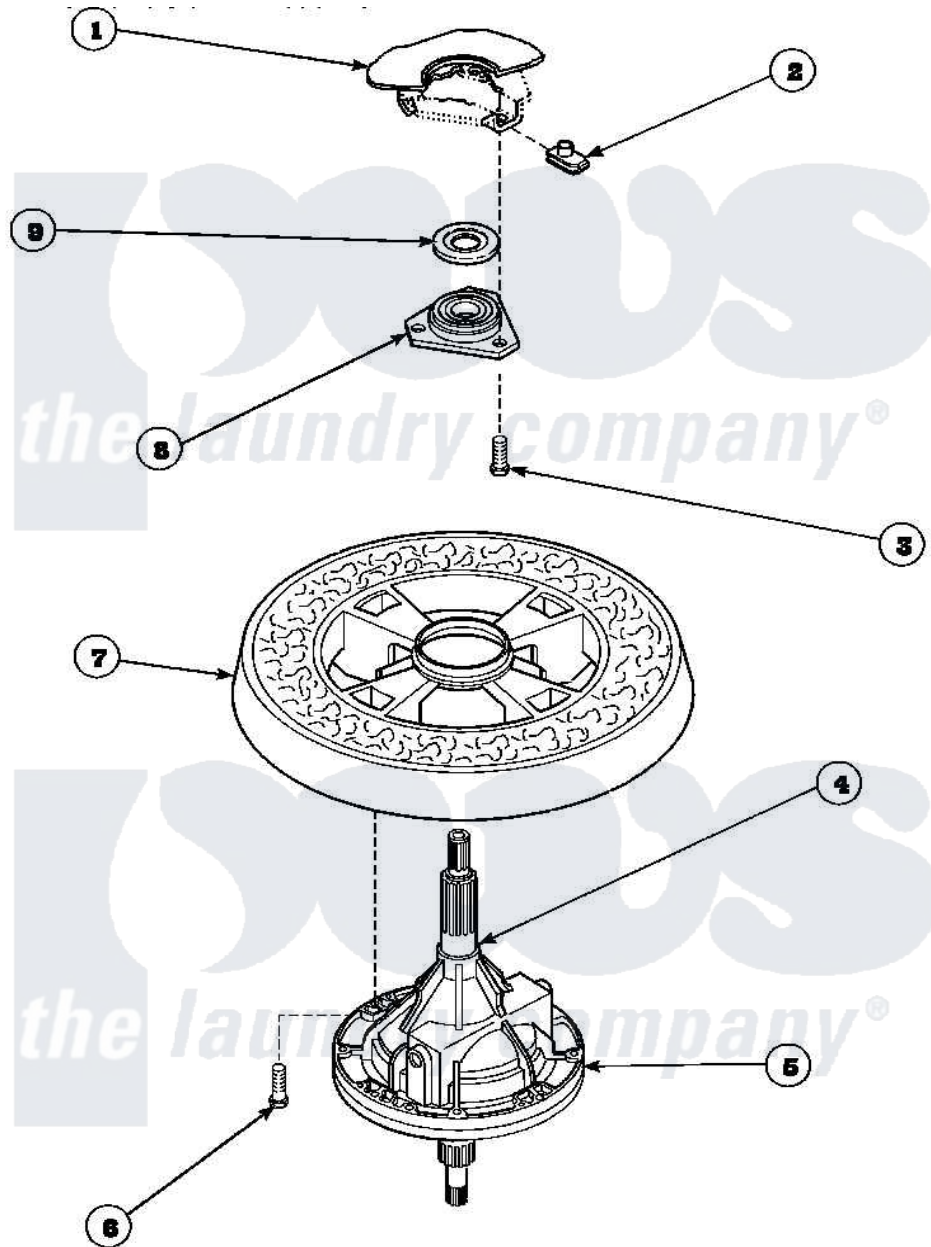

Amana LW6101WB (BOM: PLW6101WB B) 27 - TRANSMISSION ASSY AND BALANCE RING

Amana Residential Amana LW6101WB (BOM: PLW6101WB B) Washer Parts Parts Diagram 27 - TRANSMISSION ASSY AND BALANCE RING
 Click on the part number to view part

Item	Original Part Number	Replaced By	Status	Part Description
1	34439P			Outer Tub
2	27222			Nut, Retainer 5/16-18
3	36991	3400500		Bolt, 3405245 5/16-18 X 3/4
4	27604P			Never-Seeze 1 Oz Tube
5	34526P			Assembly, Transmission
6	37047		Not Available	SCREW, CAP
7	34731		Not Available	ASSY,BALANCE RING-COMPL
8	27182	40004201P		Main Bearing Assembly
9	27187			Flinger