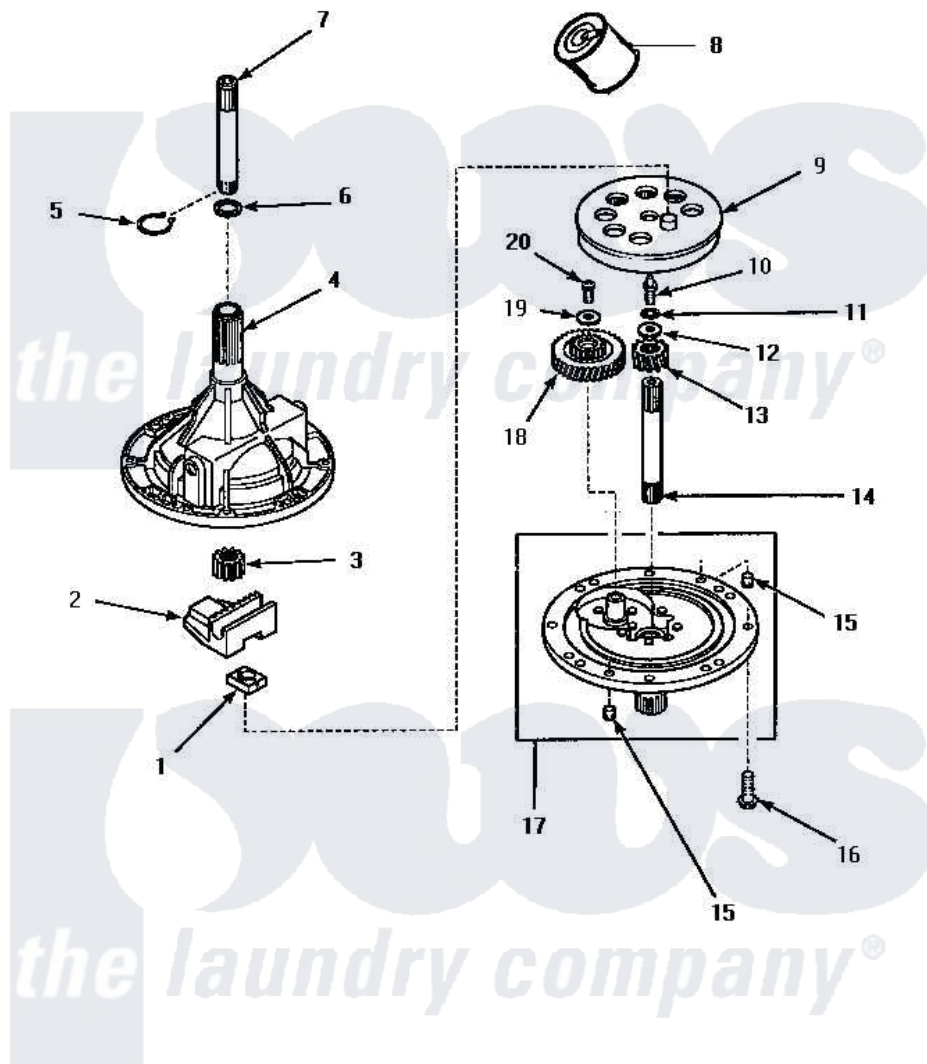

Amana LW6111LB (BOM: PLW6111LB A) 01 - 34526P TRANSMISSION ASSY

34526P TRANSMISSION ASSEMBLY

Amana Residential Amana LW6111LB (BOM: PLW6111LB A) Washer Parts Parts Diagram 01 - 34526P TRANSMISSION ASSY

Click on the part number to view part

Item	Original Part Number	Replaced By	Status	Part Description
1	26493			Slide
2	Y31526			Rack
3	27003			Pinion, Agitator
4	33223		Not Available	ASSY,TRANSMISSION CASE
5	27197			Ring, Retaining
6	35092			Washer, 3628id X 1.00 X .056
7	Y36570			Shaft, Output
8	27243P			Oil, CW Transmission F-
9	26577			Assembly, Gear And Stud
10	27030		Not Available	SCREW,1/4-20 SPECIAL
11	21456			Lockwasher, 1/4 Intshkp
12	26509	40041501		Washer
13	36562			Pinion, Drive
14	34853			Shaft, Input
15	27172			Pin, Dowel

16	32814	Not Available	SCREW, 1/4-20X7/8 SERRA
17	34854	38290	Assembly, Cover
18	29161		Gear, Reduction
19	29260	Not Available	WASHER
20	29273		Screw, 1/4-20 X 3/8
NI	37577P	Not Available	SEALANT