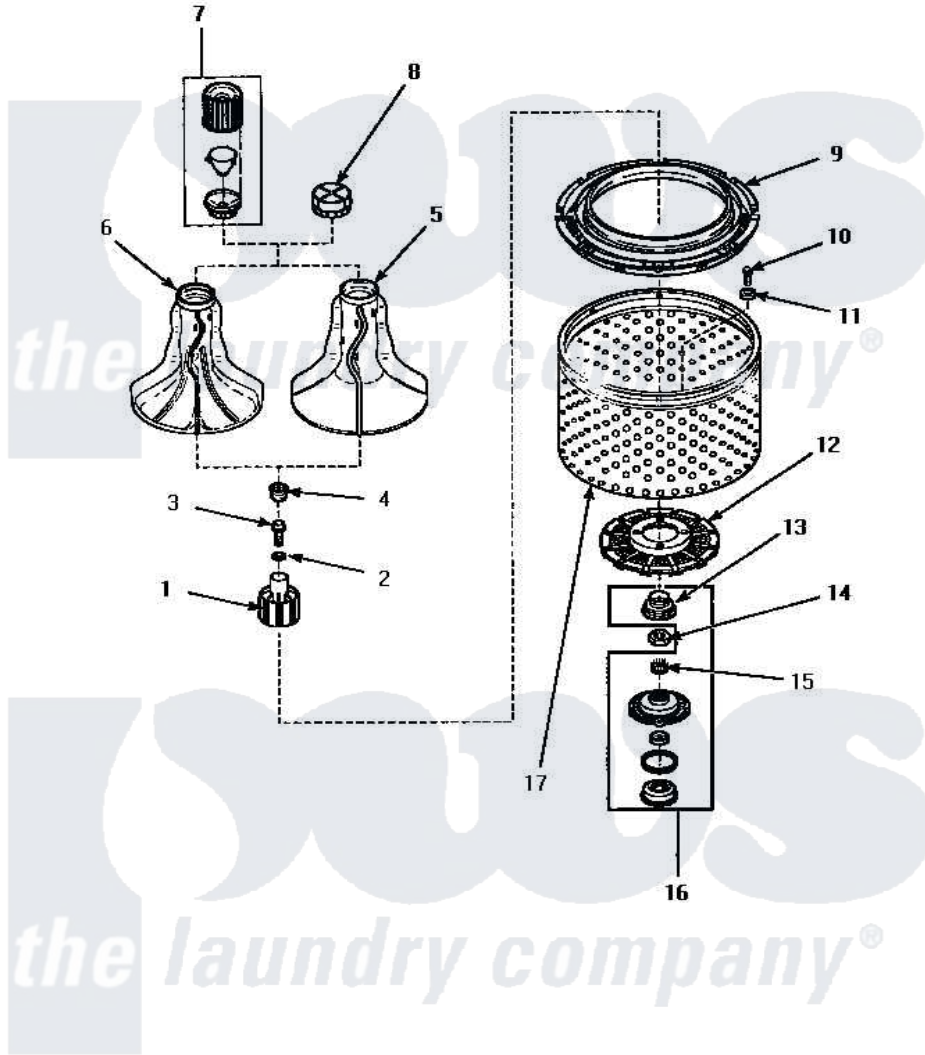

**Amana LW6111LB (BOM: PLW6111LB A) 02 - AGITATOR/DRIVE
BELL/SEAL KIT/TUB & HUB**

**AGITATOR, DRIVE BELL, SEAL KIT, WASHTUB AND HUB
(All Models Except LW2001W2, LW6001W2, LW6101WB and LW6501W2)**

Amana [Residential Amana LW6111LB \(BOM: PLW6111LB A\) Washer Parts](#) Parts Diagram 02 - AGITATOR/DRIVE
BELL/SEAL KIT/TUB & HUB
[Click on the part number to view part](#)

Item	Original Part Number	Replaced By	Status	Part Description
1	Y00000000		Not Available	SEE NOTE DRIVE BELL
2	36472			O-Ring
3	34288	40065102		Screw, Shoulder 1/4
4	36511	40008401		Plug, Bell
5	36507	40000501W		Agitator, Flex Vane
6	33174	40000501W		Agitator, Flex Vane
7	36542	40002101W		Assembly, Fabric Softner
8	36515			Cap, Agitator
9	35035			Guard, Clothes
10	27202	W10116787		Screw
11	28094			Gasket
12	32998	39371		Filter Lin
13	36425	40016101		Seal, Bell Drive
14	Y29220	40016301		Nut, Lock
15	29728	40008301		Insert, Spline

16	495P3	R9900552	Hub And Seal
17	33503	39240P	Wash Tub
"	33501P	R9900144	Kit- Wash
"	34518P	Not Available	WASHTUB STAINLESS STEEL
NI	36443P	R9900189	Kit, Drive Bell And Seal