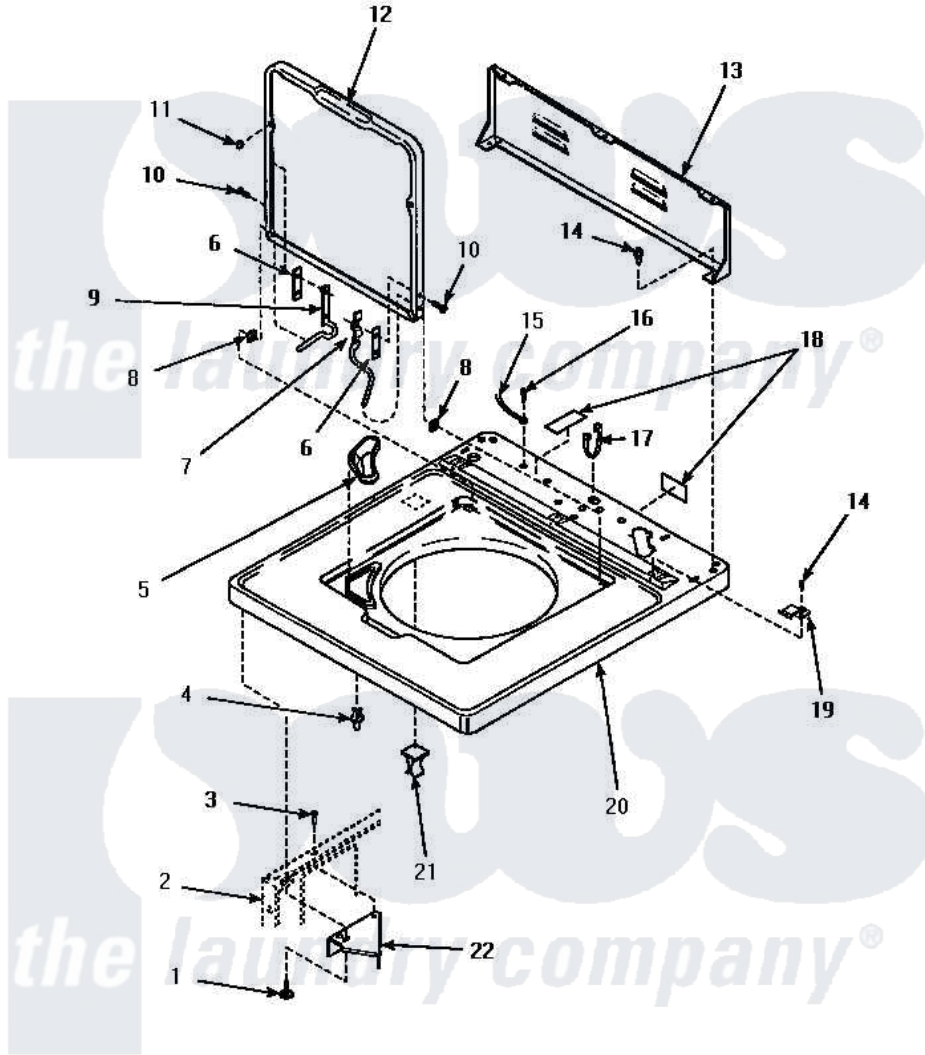

**Amana LW6111LB (BOM: PLW6111LB A) 04 - CAB TOP/LOADING DR & CTRL HOOD REAR PAN**

**CABINET TOP, LOADING DOOR AND CONTROL HOOD REAR PANEL**  
**(All Models Except CW4202W2, CW6203W2, CW8413W2, CW8203W2 and CW8203W3)**

Amana [Residential Amana LW6111LB \(BOM: PLW6111LB A\) Washer Parts](#) Parts Diagram 04 - CAB TOP/LOADING DR & CTRL HOOD REAR PAN

[Click on the part number to view part](#)

Item	Original Part Number	Replaced By	Status	Part Description
1	Y31644	<a href="#">27001200</a>		Screw
2	Y00000000		Not Available	SEE NOTE CABINET ASSY – (SEE FRONT PANEL, BASE AND CABINET ASSY PAGE)
3	36035		Not Available	SCREW,8-18X3/8 PHIL FLT HD
4	<a href="#">56534</a>			Barrel, Support
5	34776		Not Available	DISPENSER,BLEACH
6	<a href="#">34338</a>			Gasket, Hinge
7	<a href="#">36437</a>			Hinge, Lid R
8	33446	<a href="#">40008201</a>		Bushing, Hinge
9	<a href="#">36513</a>			Hinge, Left
10	34337	<a href="#">W10119828</a>		Screw, Lid Hinge Mounting
11	21685	<a href="#">40038001</a>		Bumper
12	<a href="#">33541LP</a>			Lid, W/Instructions
"	<a href="#">33541WP</a>			Lid, W/Instructions

13	34903		Not Available	PANEL, BACK HOOD (USE 37782)
14	23962	<a href="#">W10116760</a>		Screw
15	Y00000000		Not Available	SEE NOTE GROUND WIRE
16	<a href="#">52909</a>			Screw, 10B-16 X 1/2 HeX
17	21903	<a href="#">211881</a>		Grommet, Cord Part Not Used-Gas Models Only
18	24903		Not Available	STICKER,DISCONNECT POW
19	35887	<a href="#">40063901</a>		Clip, Hold Down
20	<a href="#">34902LP</a>			Assembly, Top-Amana
"	34902WP		Not Available	ASSY,TOP-AMANA
21	36519		Not Available	CLIP
22	<a href="#">36034</a>			Bracket, Director-Module