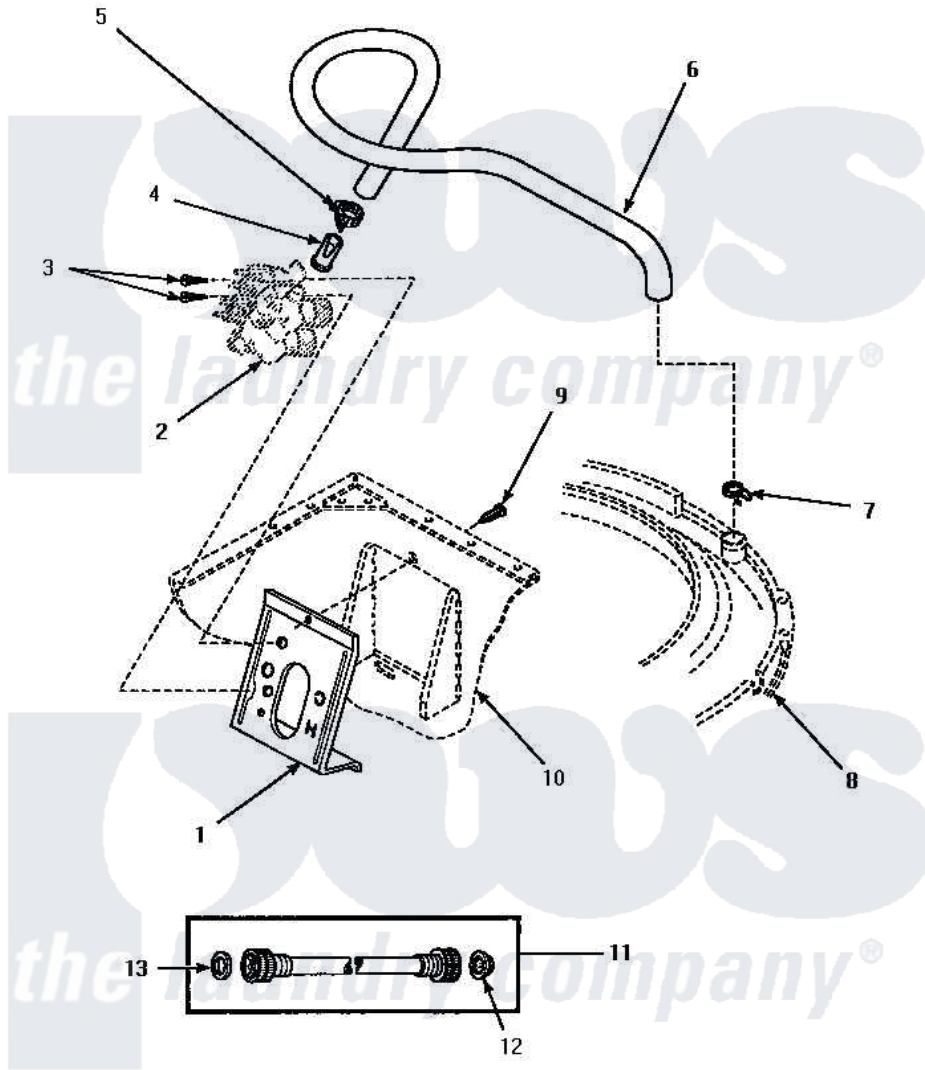

Amana LW6111LB (BOM: PLW6111LB A) 05 - CAB TOP/LOADING DR & CTRL HOOD REAR PAN

INLET HOSE, FILL HOSE AND MIXING VALVE MOUNTING BRACKET

Amana Residential Amana LW6111LB (BOM: PLW6111LB A) Washer Parts Parts Diagram 05 - CAB TOP/LOADING DR & CTRL HOOD REAR PAN

[Click on the part number to view part](#)

Item	Original Part Number	Replaced By	Status	Part Description
1	34972	39407		Bracket, Valve
2	Y00000000		Not Available	SEE NOTE MIXING VALVE ASSEMBLY -- (SEE MIXING VALVE ASSEMBLY PAGE)
3	23962	W10116760		Screw
4	34500	22001900		Preventer, Back Flow
5	36801	596669		Clamp, Manifold
6	35874	38155		Hose, Mix Valve To TU
7	29210			Hose Clamp
8	Y00000000		Not Available	SEE NOTE OUTER TUB ASSY -- (SEE OUTER TUB, COVER AND PRESSURE HOSE PAGE)
9	33562	27001200		Screw
10	Y00000000		Not Available	SEE NOTE CABINET ASSY -- (SEE FRONT PANEL, BASE AND CABINET ASSY PAGE)

11	28330P	202860	Inlet Hose Assembly
12	28605	22002960	Strainer, Washer Inlet
13	20290	Y013783	Washer, Inlet Hose